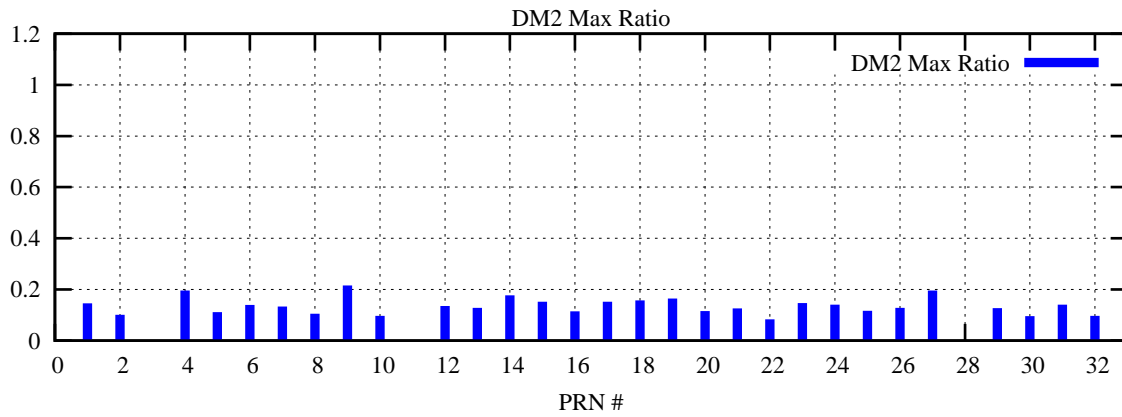

Ratio (PRN Bias/Threshold)

GpsWeek 2181 Day 4

Skinny (Type 0): PRN 8 22
Broad (Type 2): PRN 7 15 17 21 24