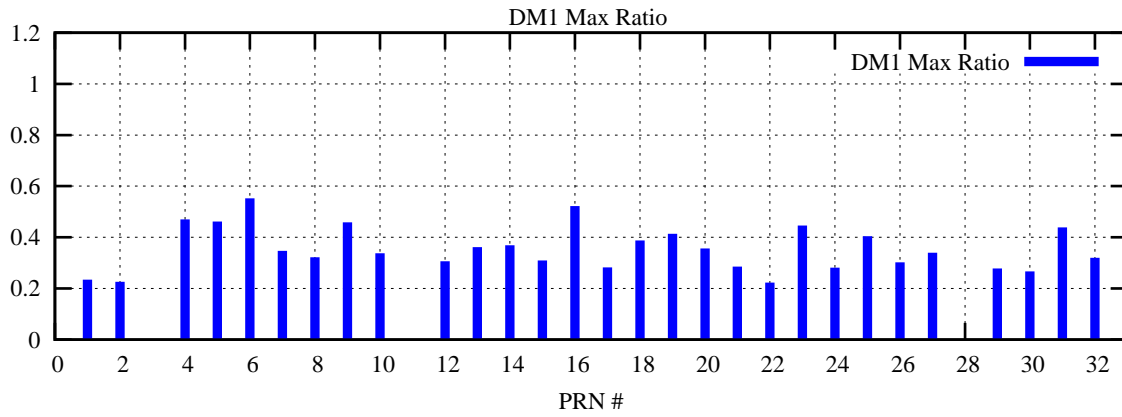

Ratio (PRN Bias/Threshold)

GpsWeek 2181 Day 4

Skinny (Type 0): PRN 8 22
Broad (Type 2): PRN 7 15 17 21 24