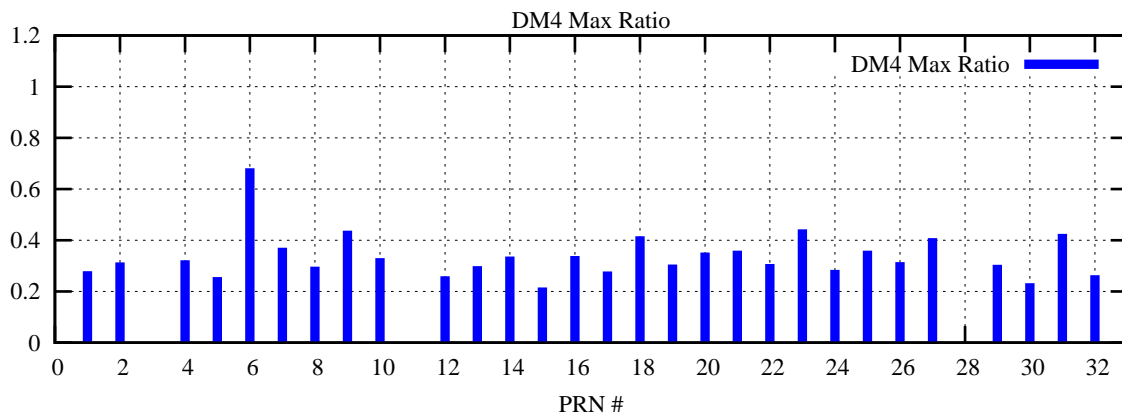

Ratio (PRN Bias/Threshold)

GpsWeek 2181 Day 4

Skinny (Type 0): PRN 8 22
Broad (Type 2): PRN 7 15 17 21 24