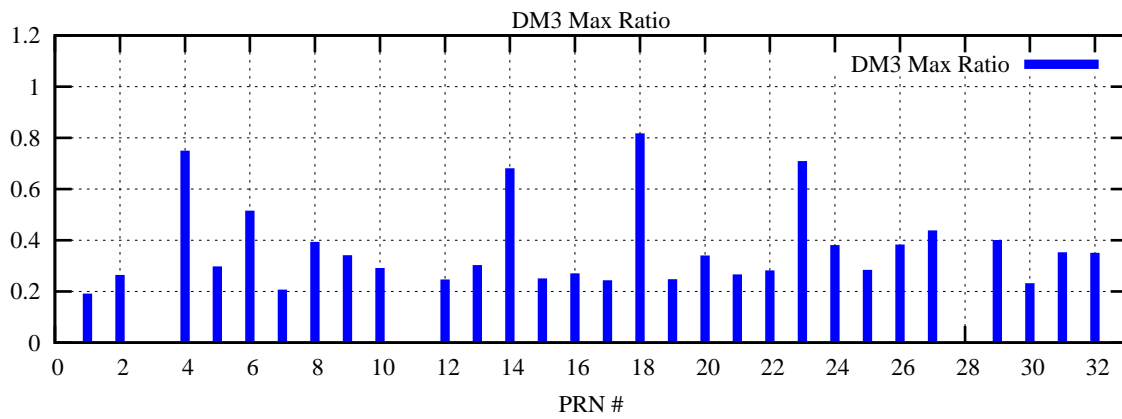

Ratio (PRN Bias/Threshold)

GpsWeek 2181 Day 4

Skinny (Type 0): PRN 8 22
Broad (Type 2): PRN 7 15 17 21 24