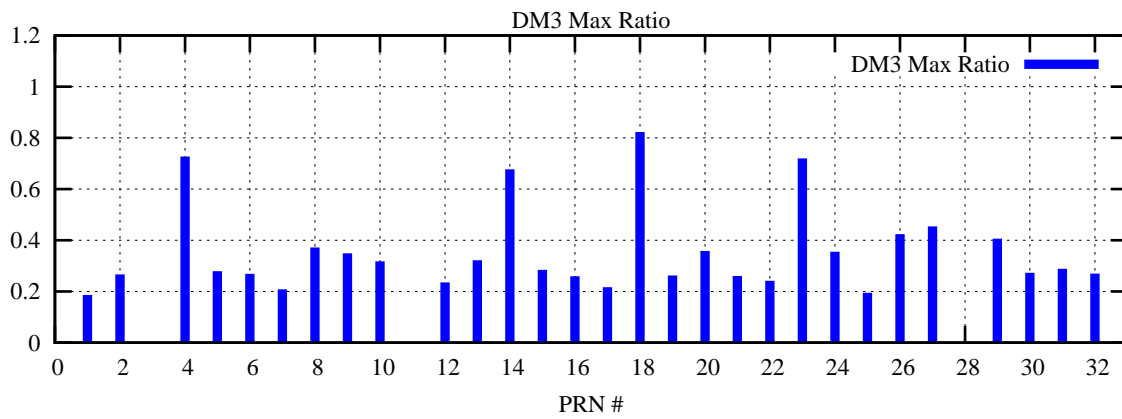

Ratio (PRN Bias/Threshold)

GpsWeek 2181 Day 5

Skinny (Type 0): PRN 8 22  
Broad (Type 2): PRN 7 15 17 21 24