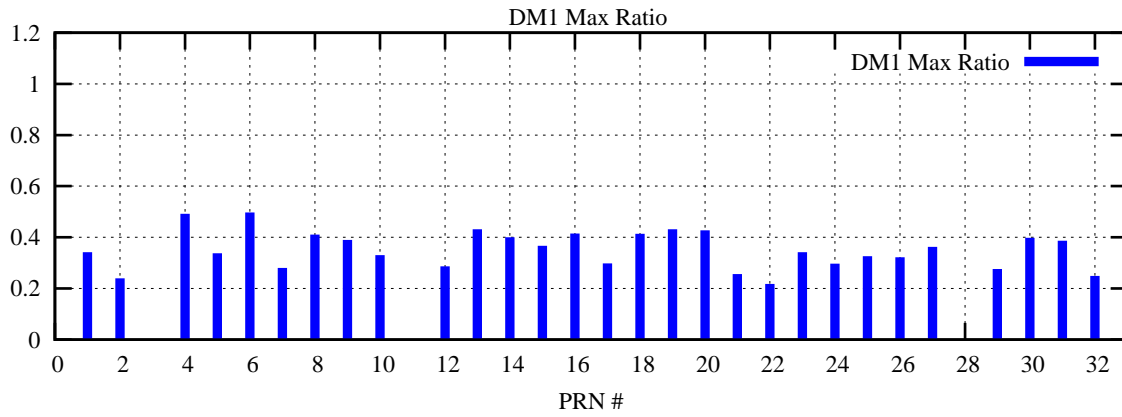

Ratio (PRN Bias/Threshold)

GpsWeek 2181 Day 5

Skinny (Type 0): PRN 8 22  
Broad (Type 2): PRN 7 15 17 21 24