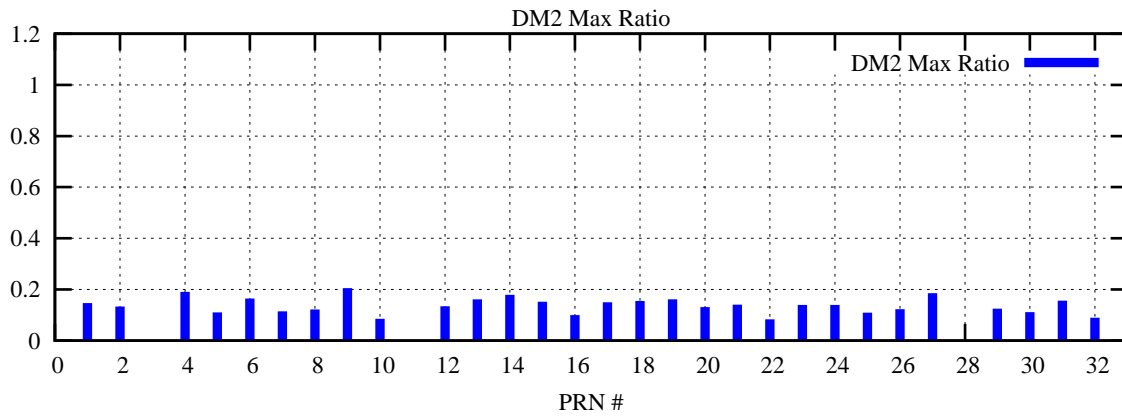

Ratio (PRN Bias/Threshold)

GpsWeek 2181 Day 5

Skinny (Type 0): PRN 8 22  
Broad (Type 2): PRN 7 15 17 21 24