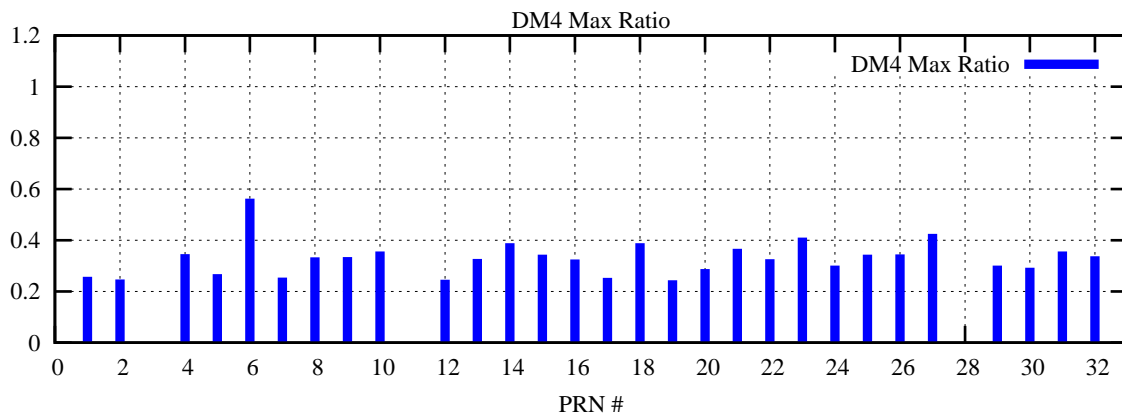

Ratio (PRN Bias/Threshold)

GpsWeek 2181 Day 5

Skinny (Type 0): PRN 8 22  
Broad (Type 2): PRN 7 15 17 21 24