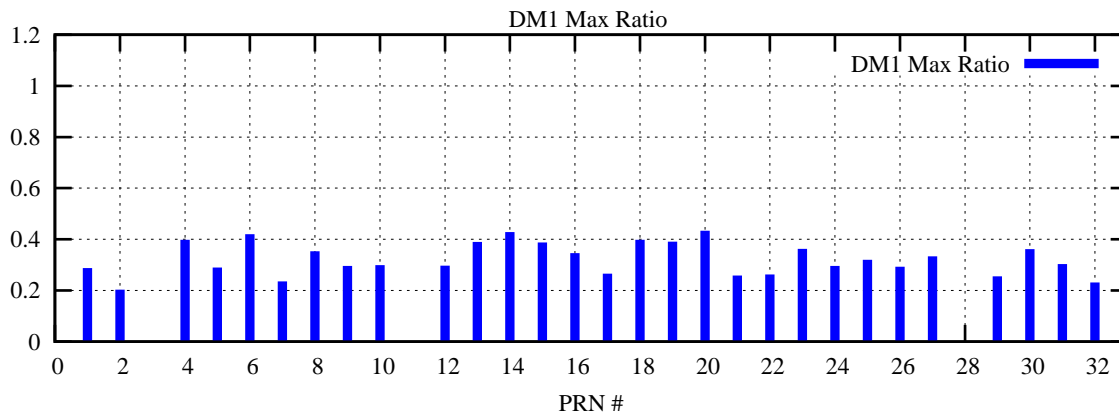

Ratio (PRN Bias/Threshold)

GpsWeek 2182 Day 0

Skinny (Type 0): PRN 8 22
Broad (Type 2): PRN 7 15 17 21 24