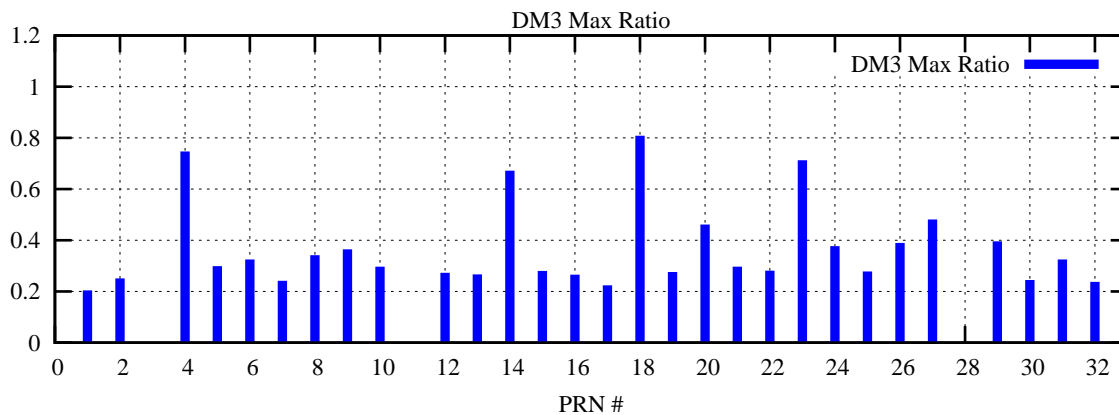

Ratio (PRN Bias/Threshold)

GpsWeek 2182 Day 0

Skinny (Type 0): PRN 8 22
Broad (Type 2): PRN 7 15 17 21 24