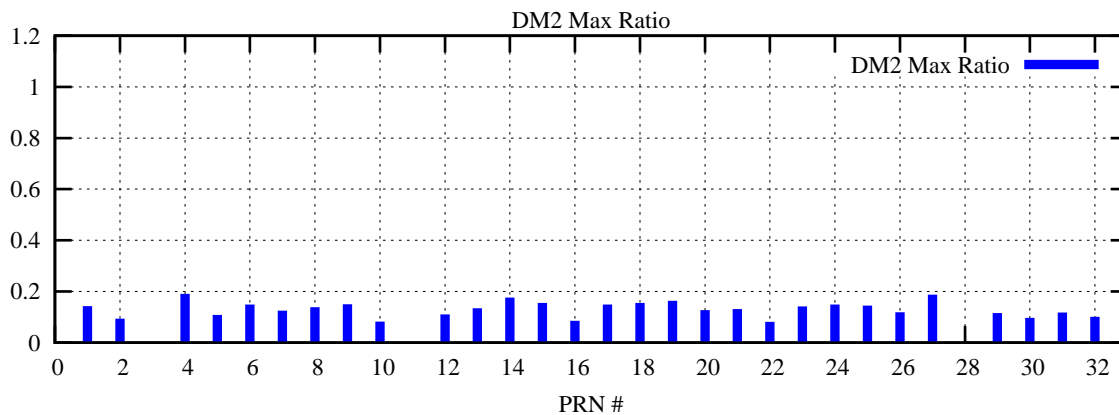

Ratio (PRN Bias/Threshold)

GpsWeek 2182 Day 0

Skinny (Type 0): PRN 8 22
Broad (Type 2): PRN 7 15 17 21 24