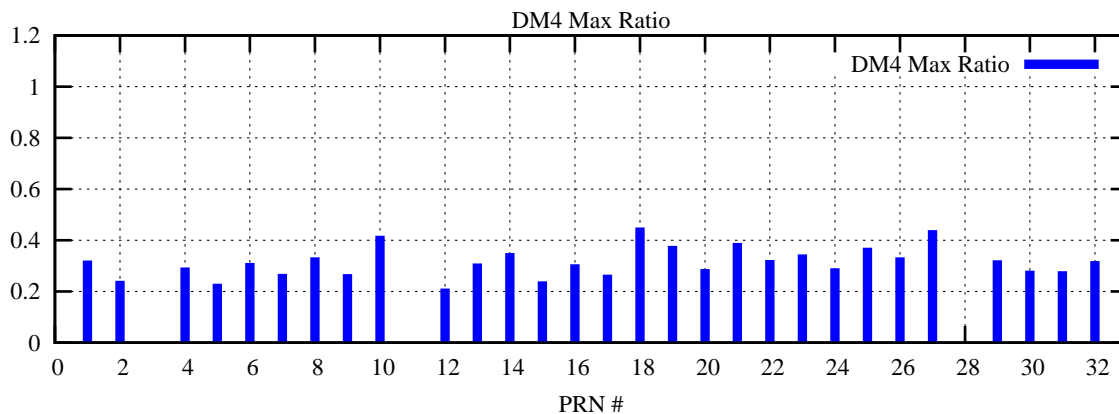

Ratio (PRN Bias/Threshold)

GpsWeek 2182 Day 0

Skinny (Type 0): PRN 8 22
Broad (Type 2): PRN 7 15 17 21 24