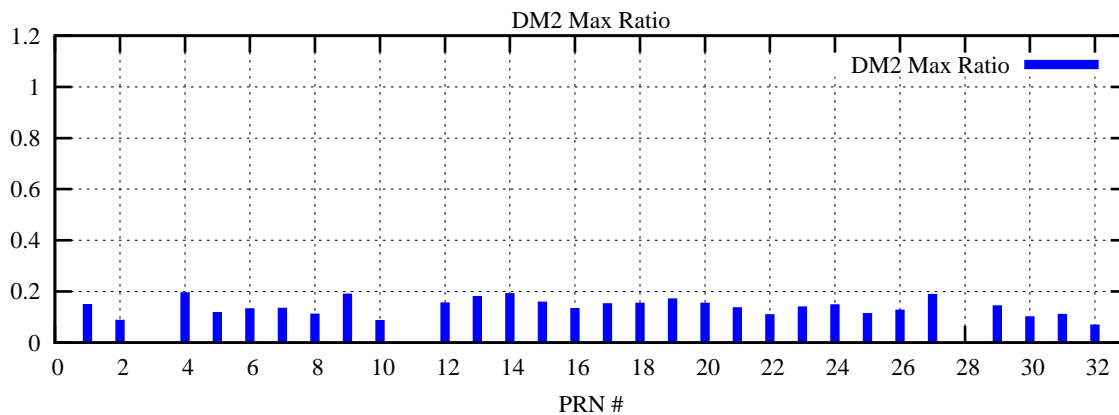

Ratio (PRN Bias/Threshold)

GpsWeek 2182 Day 3

Skinny (Type 0): PRN 8 22
Broad (Type 2): PRN 7 15 17 21 24