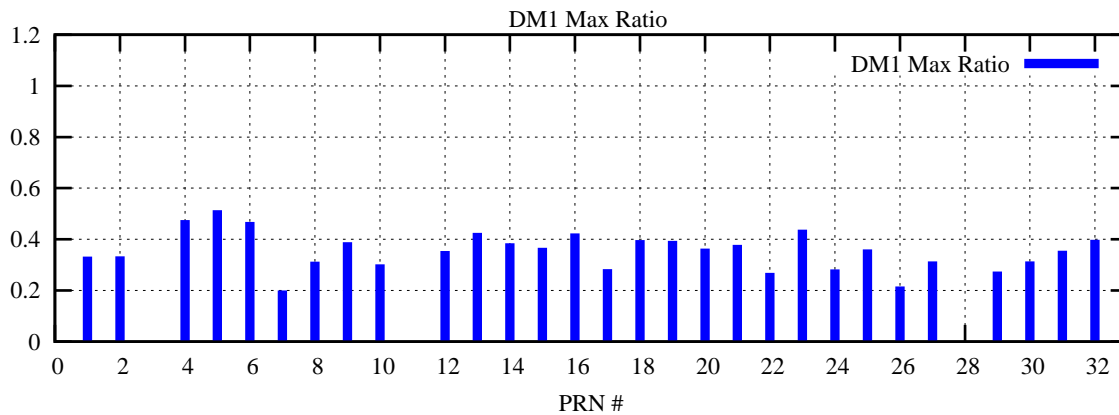

Ratio (PRN Bias/Threshold)

GpsWeek 2182 Day 3

Skinny (Type 0): PRN 8 22
Broad (Type 2): PRN 7 15 17 21 24