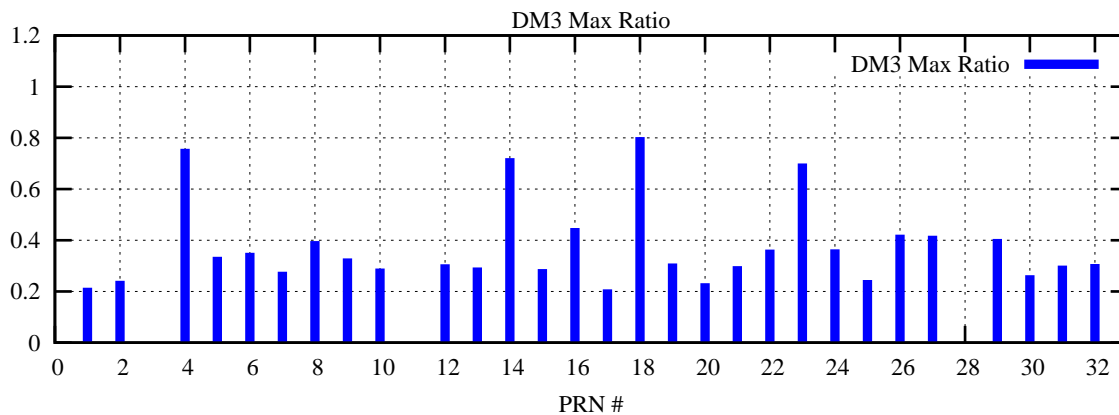

Ratio (PRN Bias/Threshold)

GpsWeek 2182 Day 3

Skinny (Type 0): PRN 8 22
Broad (Type 2): PRN 7 15 17 21 24