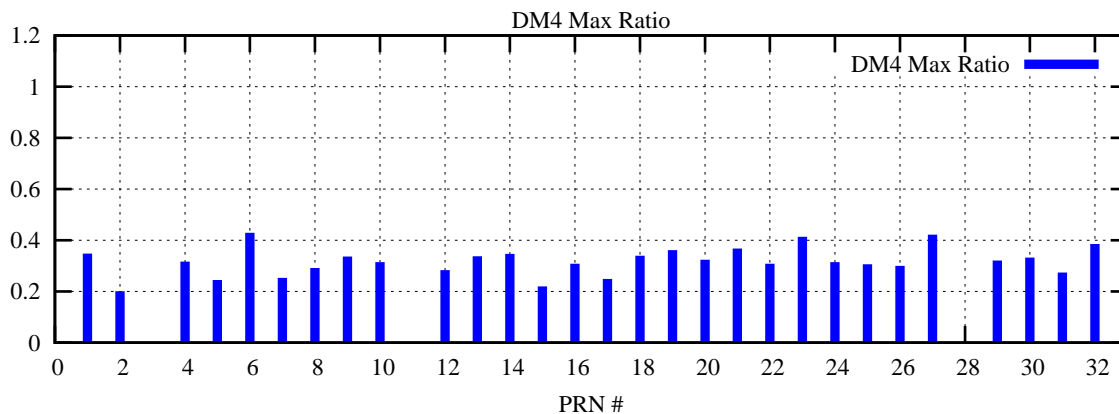

Ratio (PRN Bias/Threshold)

GpsWeek 2182 Day 3

Skinny (Type 0): PRN 8 22
Broad (Type 2): PRN 7 15 17 21 24