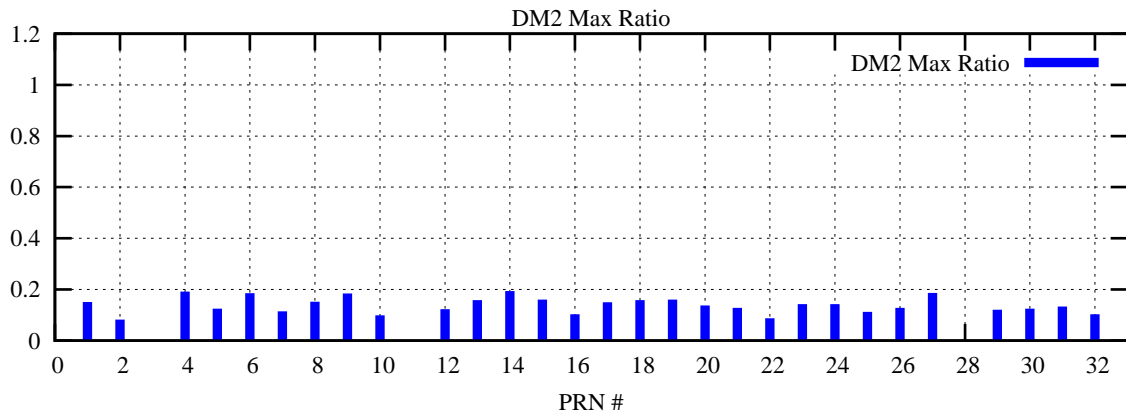

Ratio (PRN Bias/Threshold)

GpsWeek 2182 Day 4

Skinny (Type 0): PRN 8 22
Broad (Type 2): PRN 7 15 17 21 24