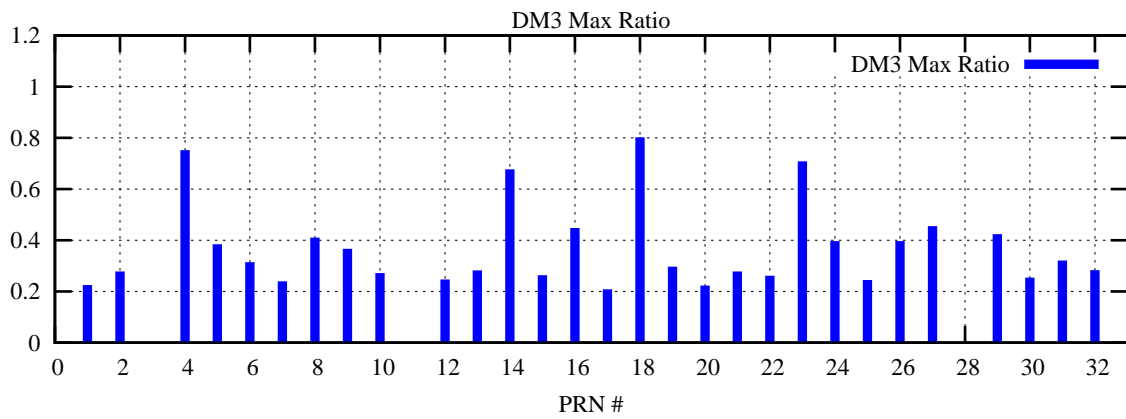

Ratio (PRN Bias/Threshold)

GpsWeek 2182 Day 4

Skinny (Type 0): PRN 8 22
Broad (Type 2): PRN 7 15 17 21 24