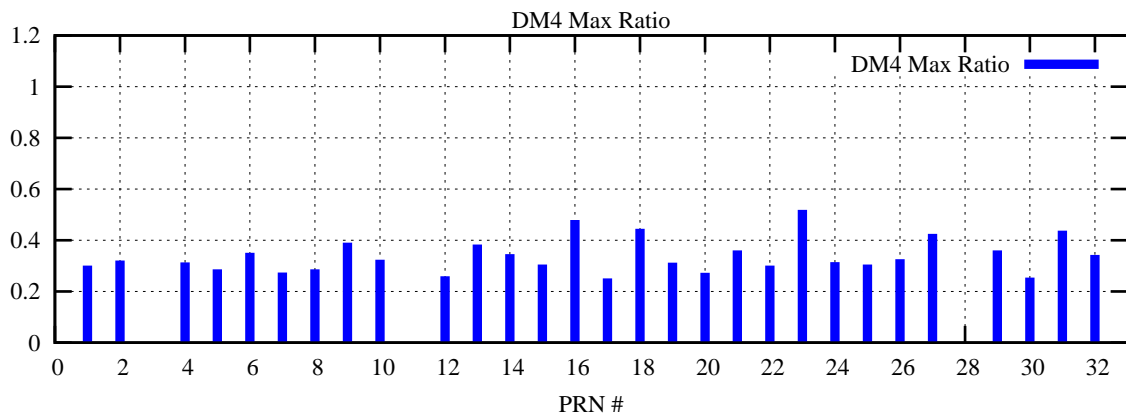

Ratio (PRN Bias/Threshold)

GpsWeek 2182 Day 4

Skinny (Type 0): PRN 8 22
Broad (Type 2): PRN 7 15 17 21 24