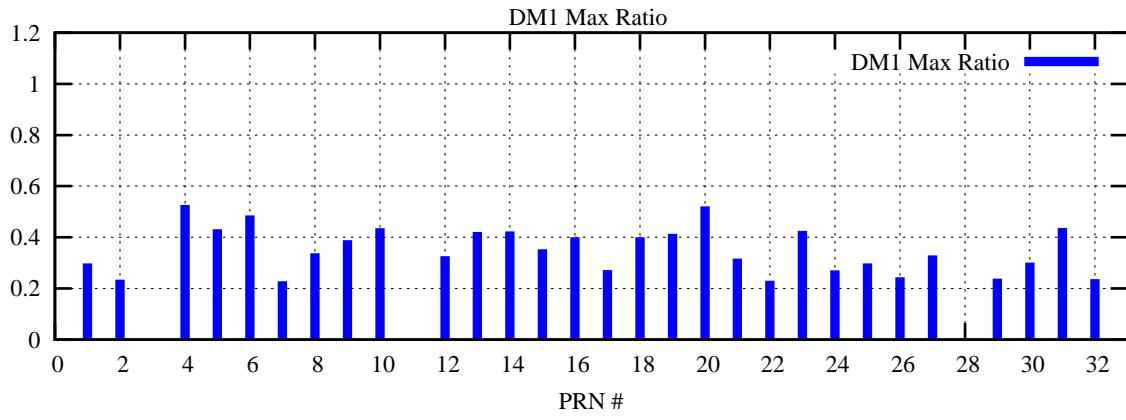

Ratio (PRN Bias/Threshold)

GpsWeek 2182 Day 4

Skinny (Type 0): PRN 8 22
Broad (Type 2): PRN 7 15 17 21 24