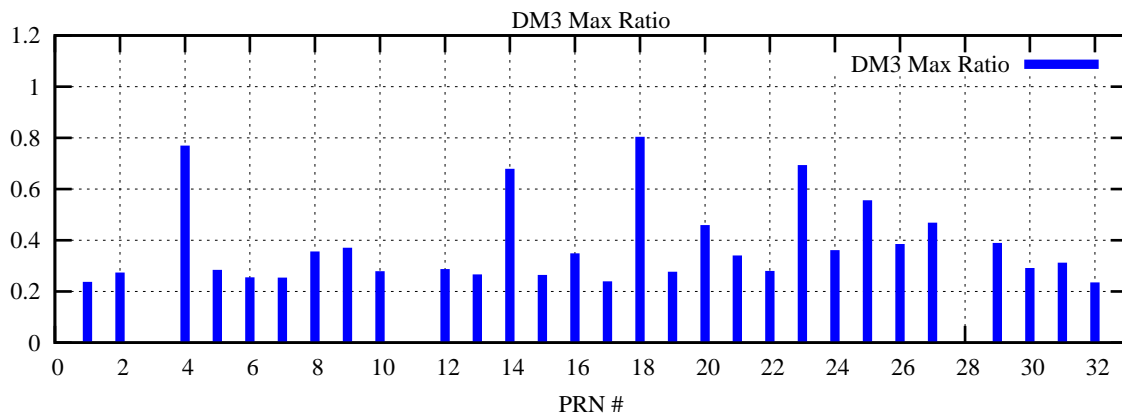

Ratio (PRN Bias/Threshold)

GpsWeek 2182 Day 5

Skinny (Type 0): PRN 8 22
Broad (Type 2): PRN 7 15 17 21 24