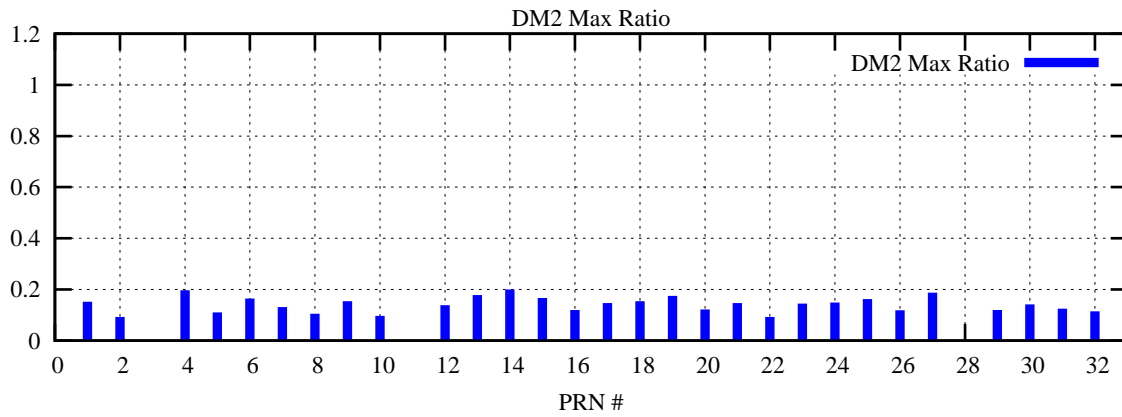

Ratio (PRN Bias/Threshold)

GpsWeek 2182 Day 5

Skinny (Type 0): PRN 8 22
Broad (Type 2): PRN 7 15 17 21 24