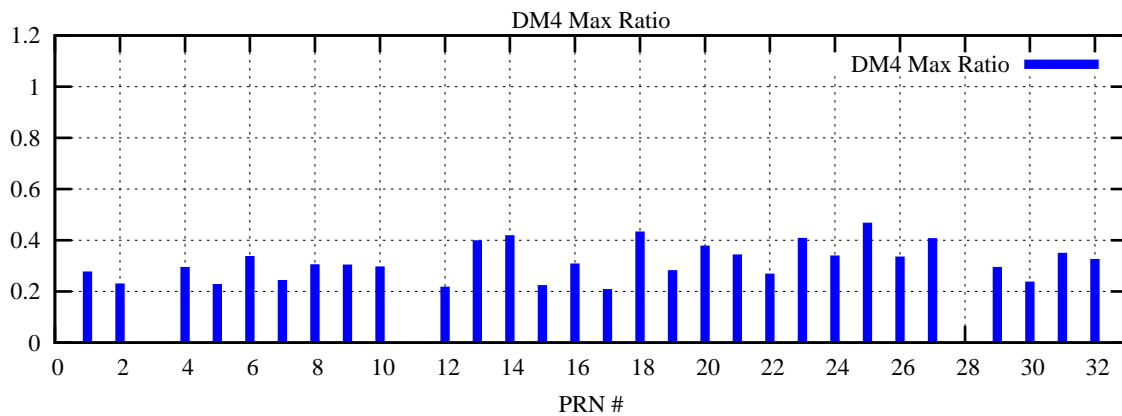

Ratio (PRN Bias/Threshold)

GpsWeek 2182 Day 5

Skinny (Type 0): PRN 8 22
Broad (Type 2): PRN 7 15 17 21 24