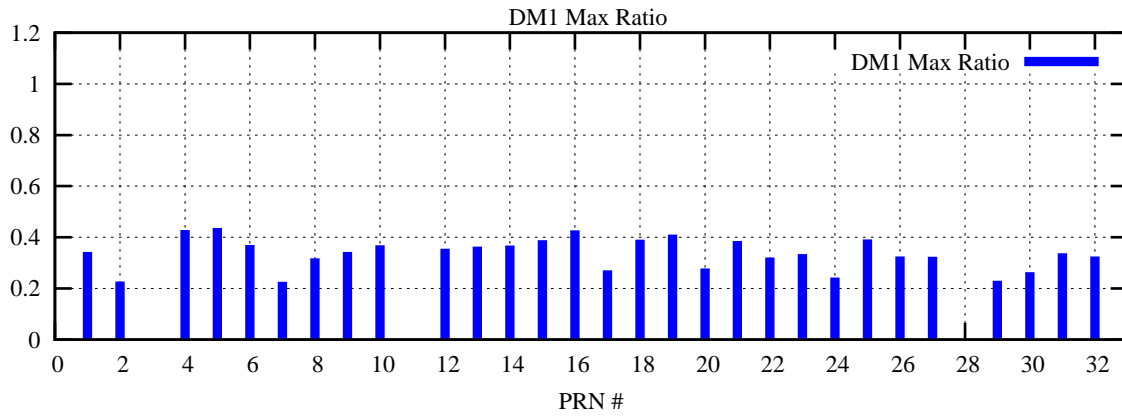

Ratio (PRN Bias/Threshold)

GpsWeek 2182 Day 5

Skinny (Type 0): PRN 8 22
Broad (Type 2): PRN 7 15 17 21 24