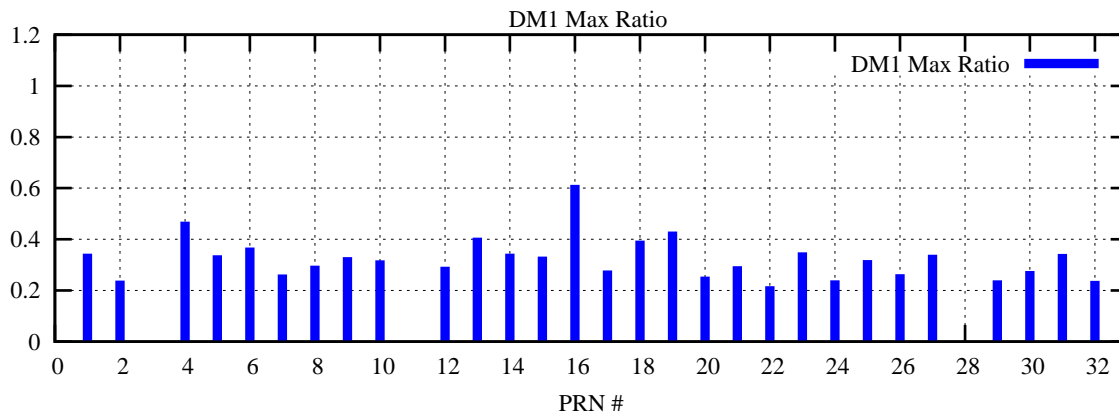

Ratio (PRN Bias/Threshold)

GpsWeek 2182 Day 6

Skinny (Type 0): PRN 8 22
Broad (Type 2): PRN 7 15 17 21 24