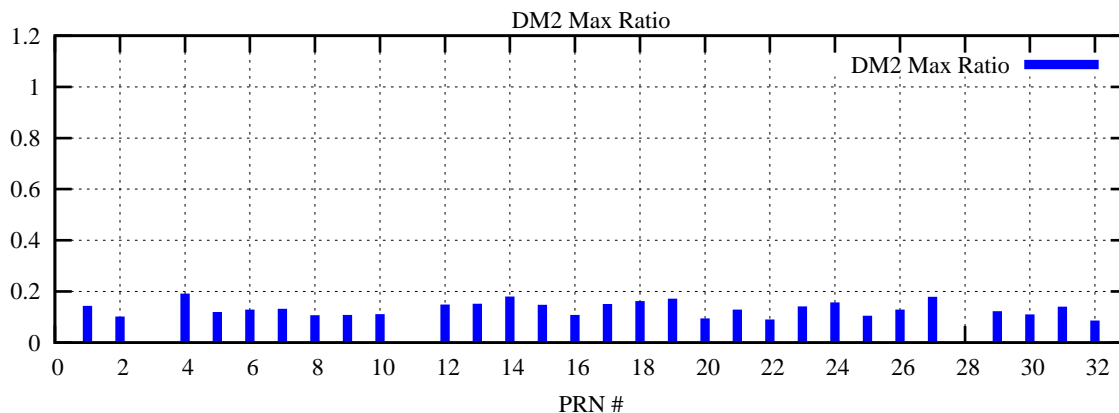

Ratio (PRN Bias/Threshold)

GpsWeek 2182 Day 6

Skinny (Type 0): PRN 8 22
Broad (Type 2): PRN 7 15 17 21 24