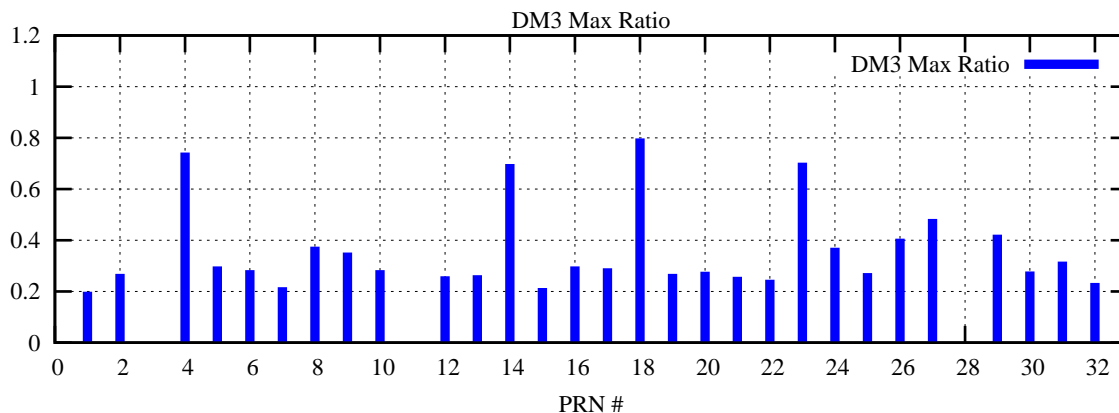

Ratio (PRN Bias/Threshold)

GpsWeek 2182 Day 6

Skinny (Type 0): PRN 8 22
Broad (Type 2): PRN 7 15 17 21 24