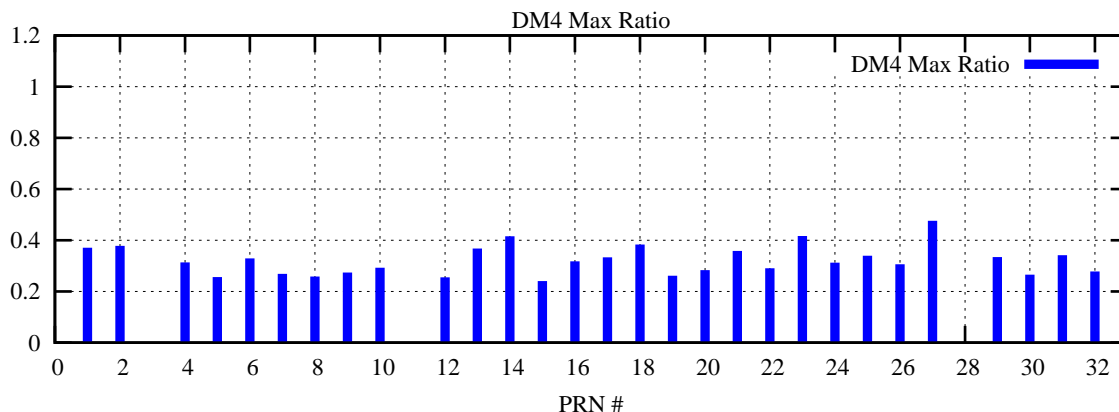

Ratio (PRN Bias/Threshold)

GpsWeek 2182 Day 6

Skinny (Type 0): PRN 8 22
Broad (Type 2): PRN 7 15 17 21 24