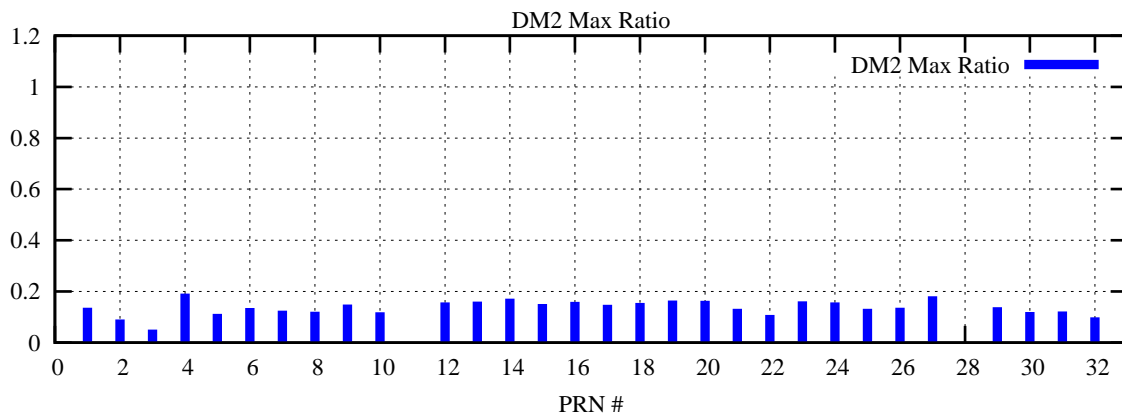

Ratio (PRN Bias/Threshold)

GpsWeek 2183 Day 1

Skinny (Type 0): PRN 8 22
Broad (Type 2): PRN 7 15 17 21 24