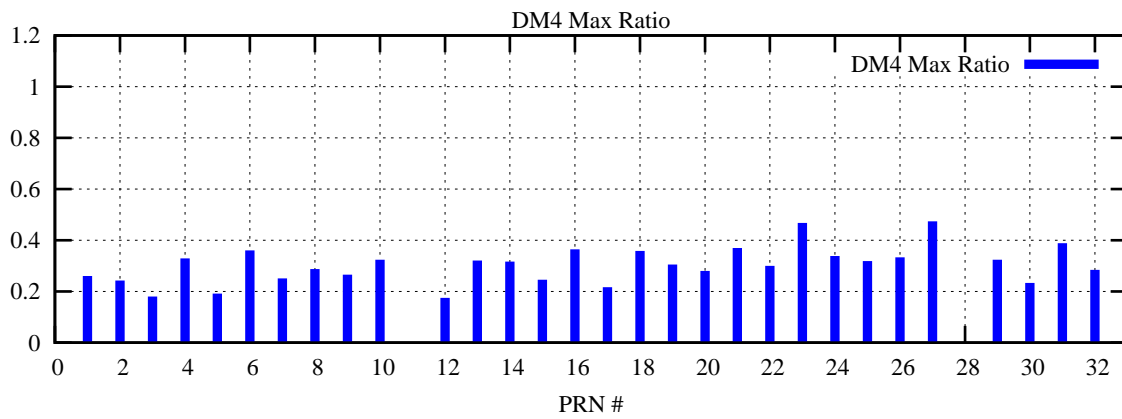

Ratio (PRN Bias/Threshold)

GpsWeek 2183 Day 1

Skinny (Type 0): PRN 8 22
Broad (Type 2): PRN 7 15 17 21 24