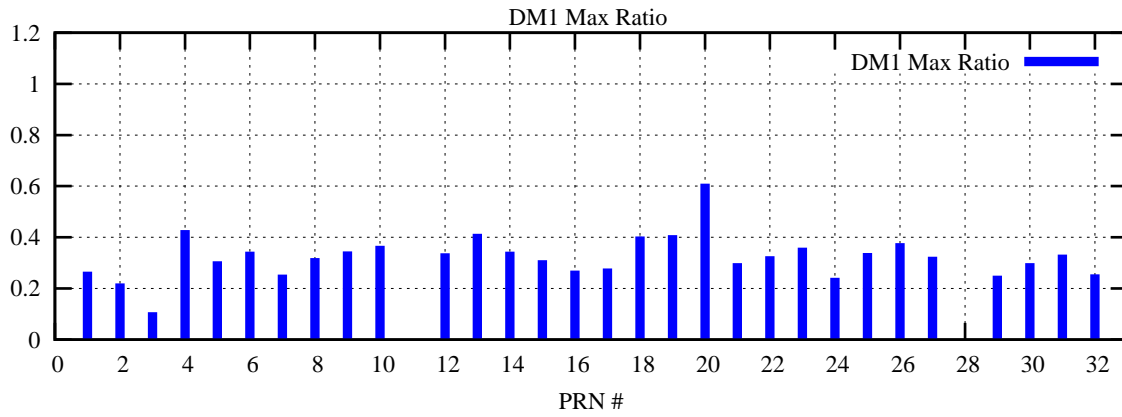

Ratio (PRN Bias/Threshold)

GpsWeek 2183 Day 1

Skinny (Type 0): PRN 8 22
Broad (Type 2): PRN 7 15 17 21 24