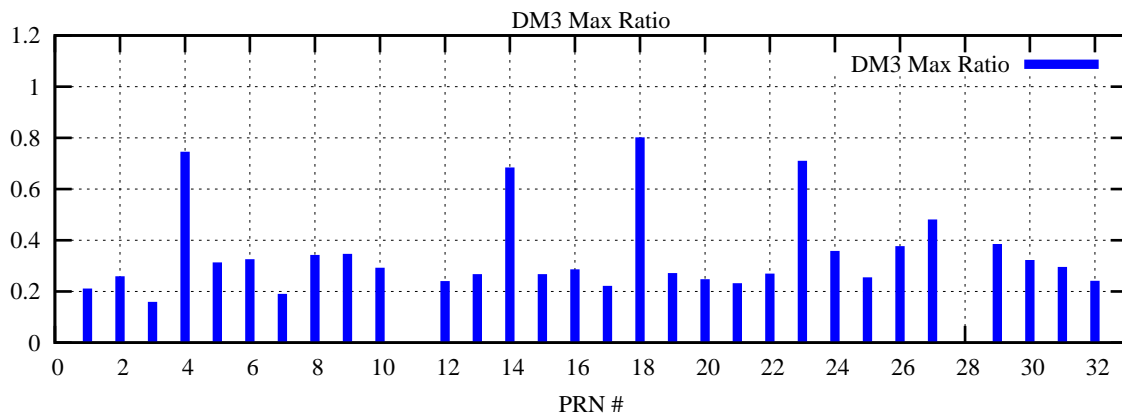

Ratio (PRN Bias/Threshold)

GpsWeek 2183 Day 1

Skinny (Type 0): PRN 8 22
Broad (Type 2): PRN 7 15 17 21 24