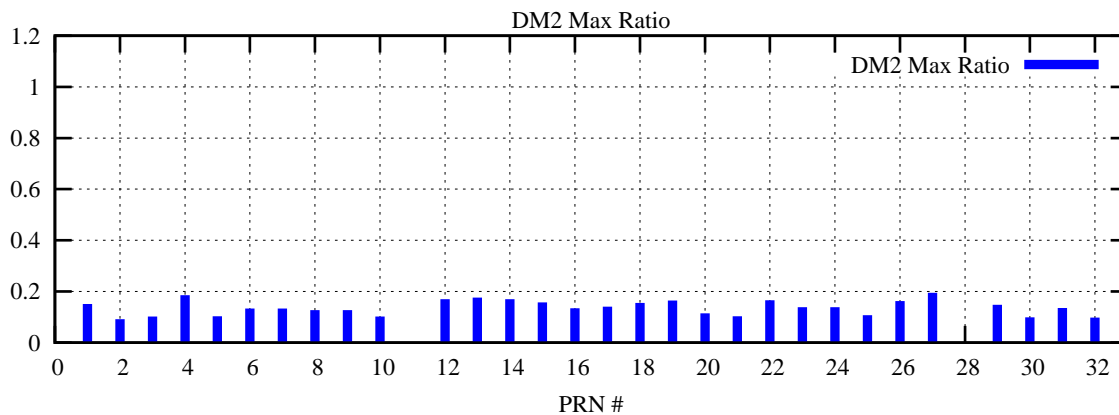

Ratio (PRN Bias/Threshold)

GpsWeek 2183 Day 6

Skinny (Type 0): PRN 8 22  
Broad (Type 2): PRN 7 15 17 21 24