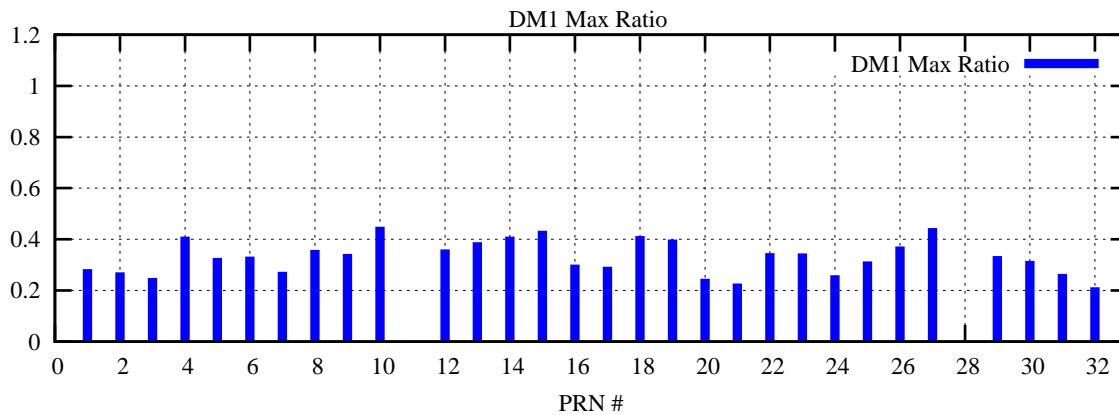

Ratio (PRN Bias/Threshold)

GpsWeek 2183 Day 6

Skinny (Type 0): PRN 8 22  
Broad (Type 2): PRN 7 15 17 21 24