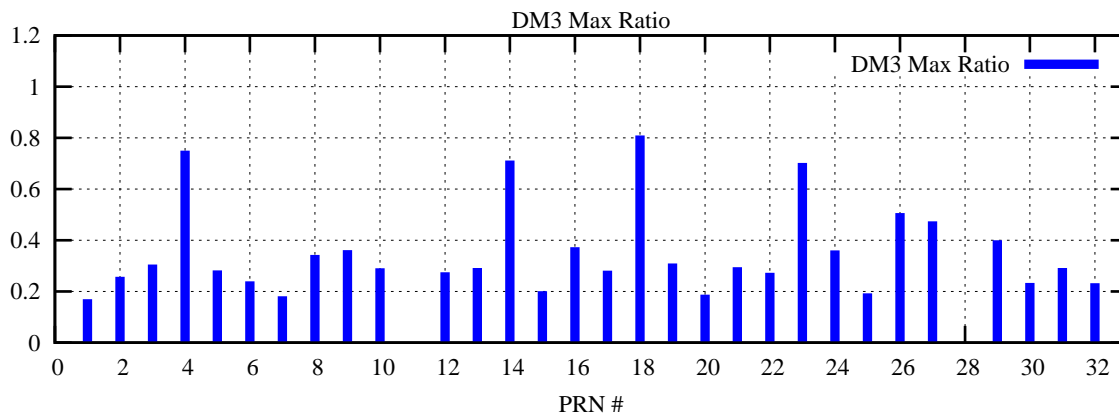

Ratio (PRN Bias/Threshold)

GpsWeek 2183 Day 6

Skinny (Type 0): PRN 8 22  
Broad (Type 2): PRN 7 15 17 21 24