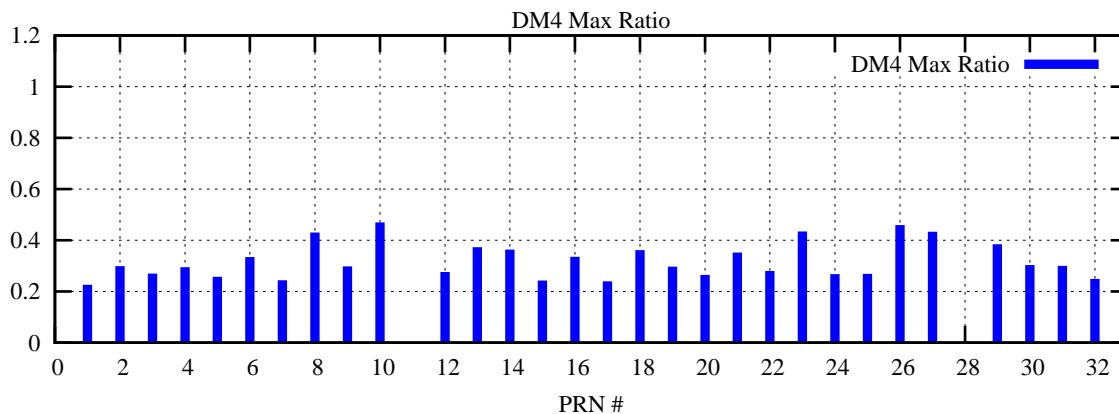

Ratio (PRN Bias/Threshold)

GpsWeek 2183 Day 6

Skinny (Type 0): PRN 8 22  
Broad (Type 2): PRN 7 15 17 21 24