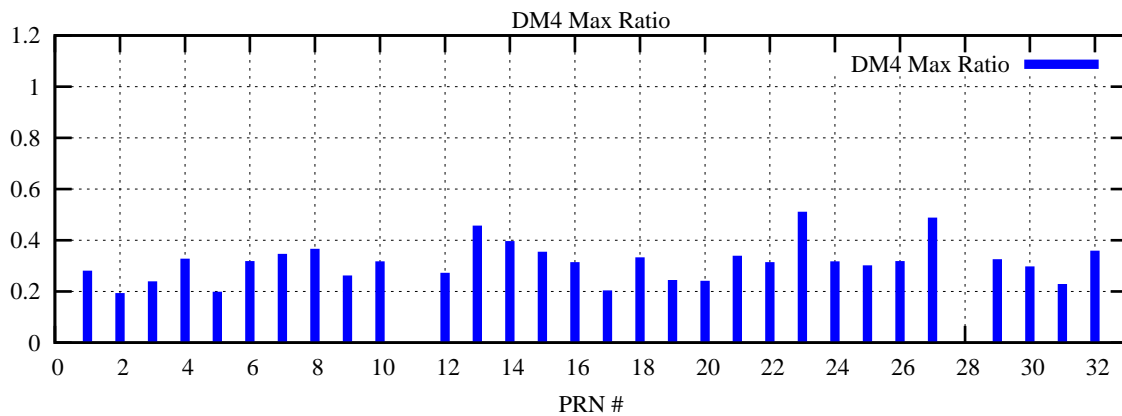

Ratio (PRN Bias/Threshold)

GpsWeek 2184 Day 0

Skinny (Type 0): PRN 8 22
Broad (Type 2): PRN 7 15 17 21 24