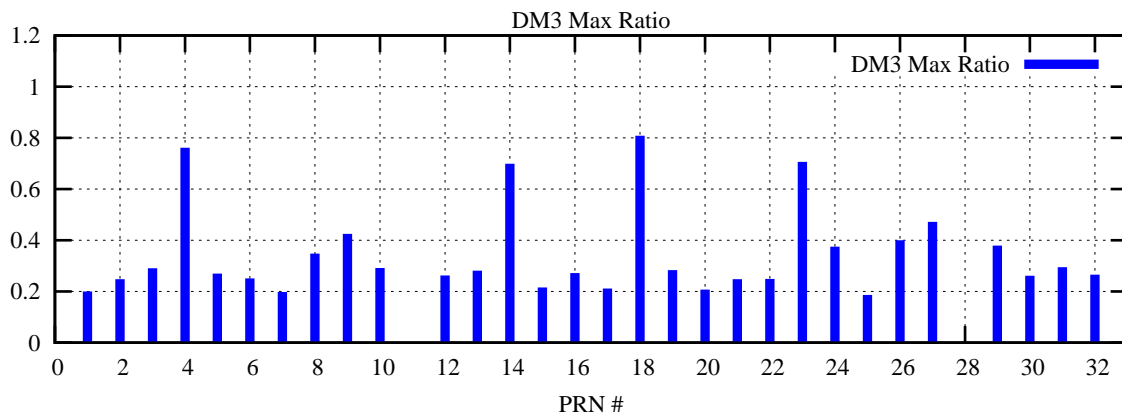

Ratio (PRN Bias/Threshold)

GpsWeek 2184 Day 0

Skinny (Type 0): PRN 8 22
Broad (Type 2): PRN 7 15 17 21 24