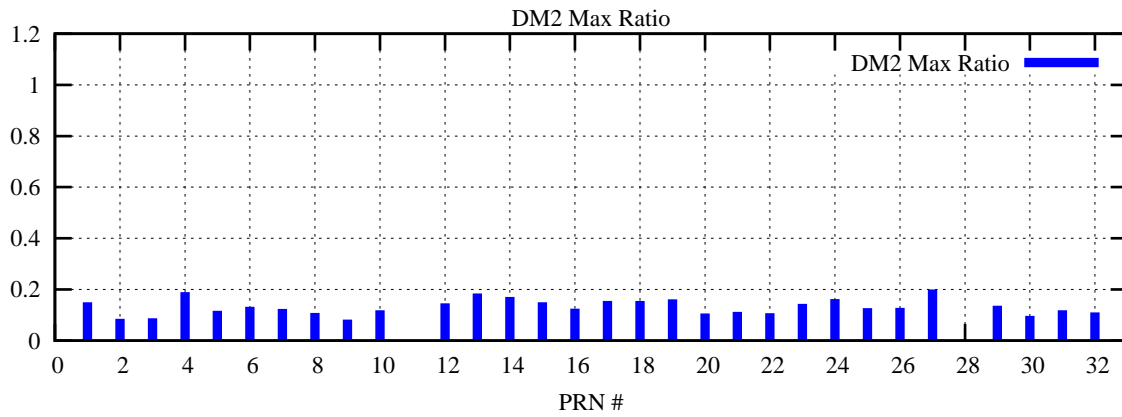

Ratio (PRN Bias/Threshold)

GpsWeek 2184 Day 0

Skinny (Type 0): PRN 8 22
Broad (Type 2): PRN 7 15 17 21 24