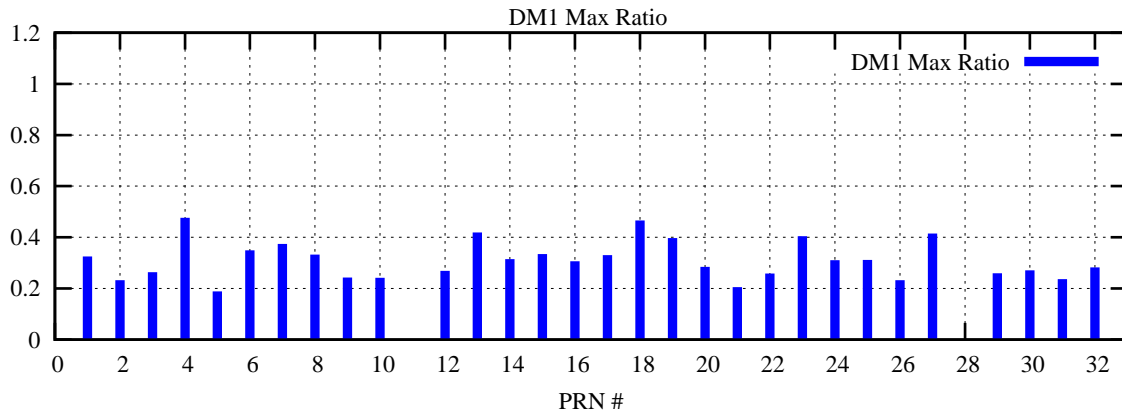

Ratio (PRN Bias/Threshold)

GpsWeek 2184 Day 0

Skinny (Type 0): PRN 8 22
Broad (Type 2): PRN 7 15 17 21 24