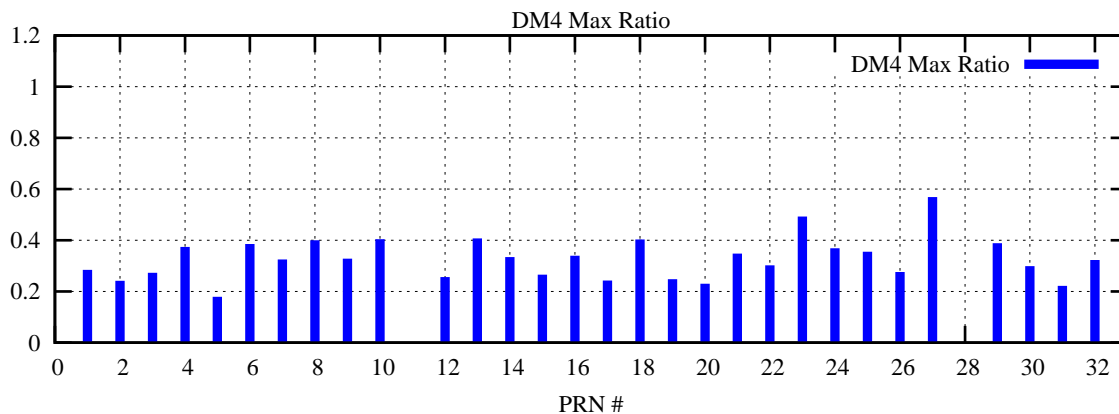

Ratio (PRN Bias/Threshold)

GpsWeek 2184 Day 1

Skinny (Type 0): PRN 8 22
Broad (Type 2): PRN 7 15 17 21 24