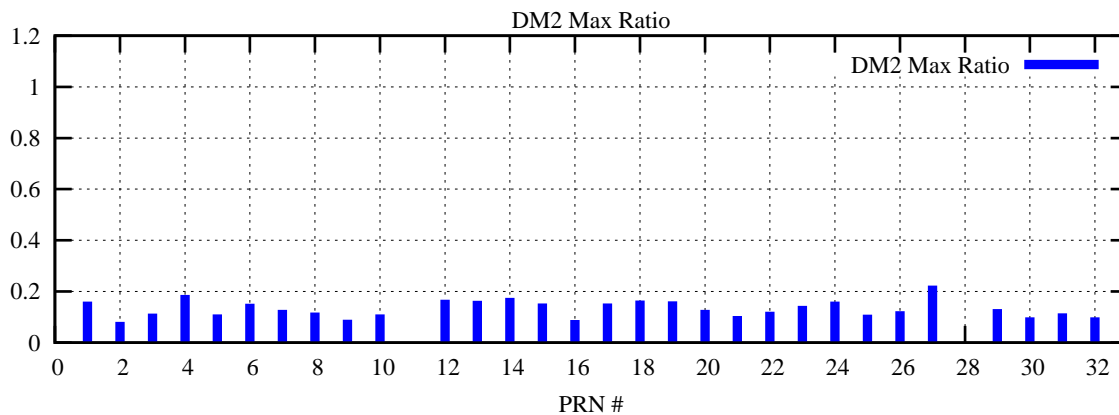

Ratio (PRN Bias/Threshold)

GpsWeek 2184 Day 1

Skinny (Type 0): PRN 8 22
Broad (Type 2): PRN 7 15 17 21 24