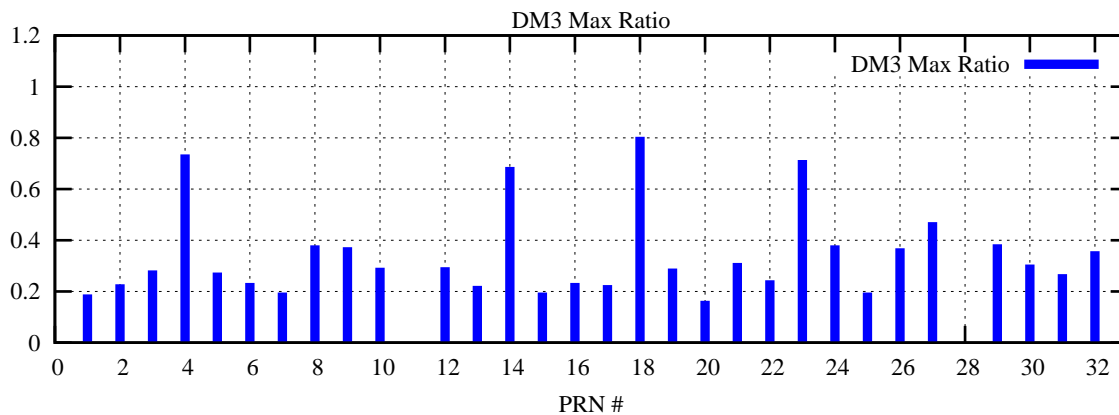

Ratio (PRN Bias/Threshold)

GpsWeek 2184 Day 1

Skinny (Type 0): PRN 8 22
Broad (Type 2): PRN 7 15 17 21 24