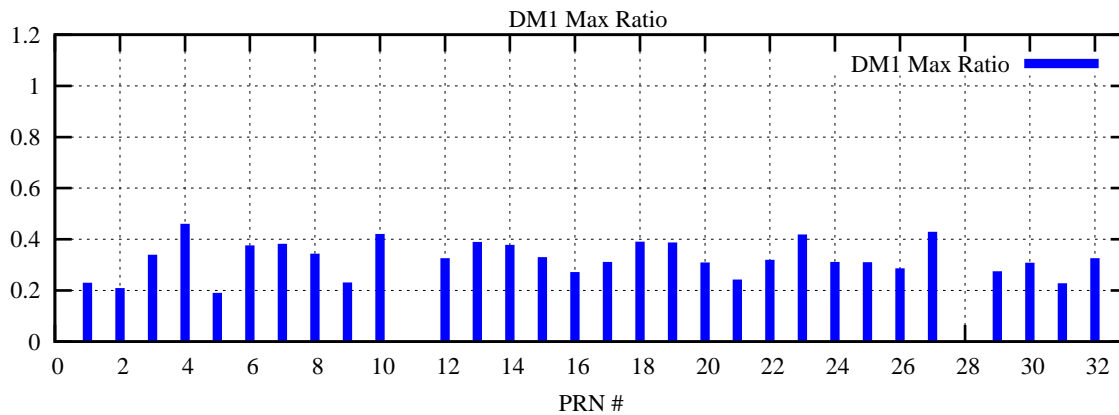

Ratio (PRN Bias/Threshold)

GpsWeek 2184 Day 1

Skinny (Type 0): PRN 8 22
Broad (Type 2): PRN 7 15 17 21 24