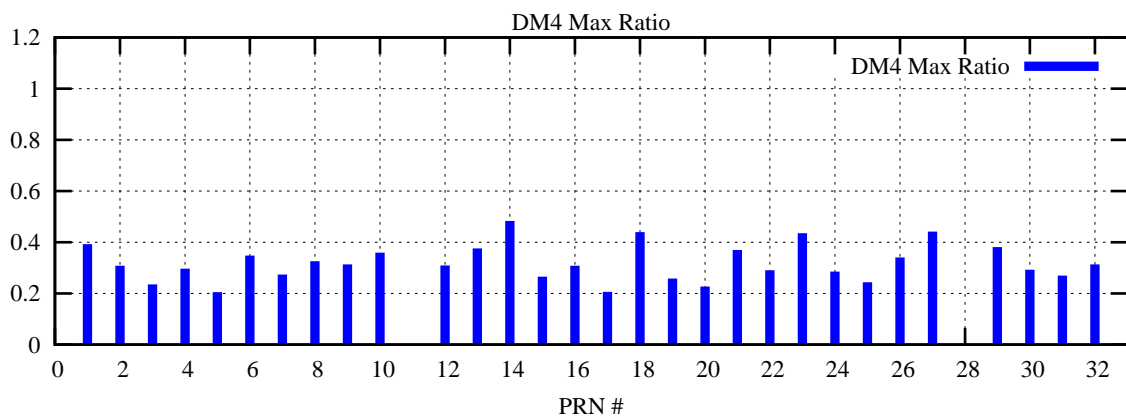

Ratio (PRN Bias/Threshold)

GpsWeek 2184 Day 3

Skinny (Type 0): PRN 8 22
Broad (Type 2): PRN 7 15 17 21 24