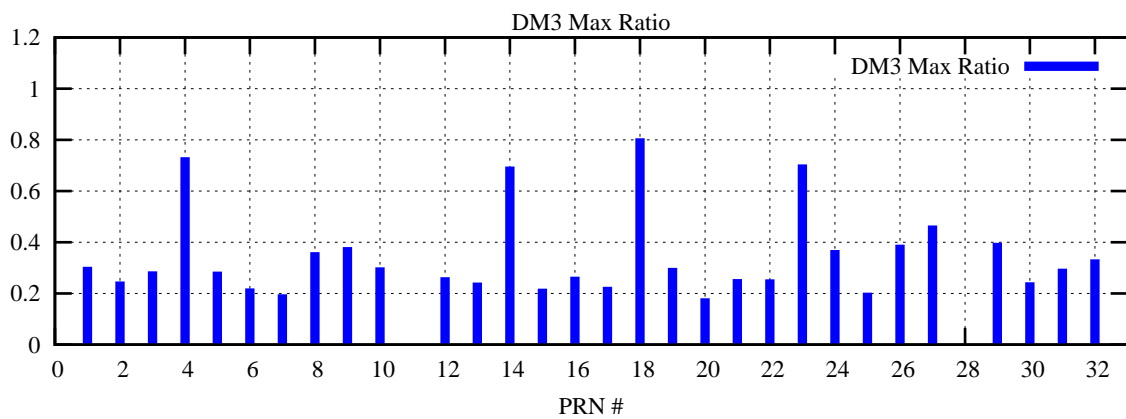

Ratio (PRN Bias/Threshold)

GpsWeek 2184 Day 3

Skinny (Type 0): PRN 8 22
Broad (Type 2): PRN 7 15 17 21 24