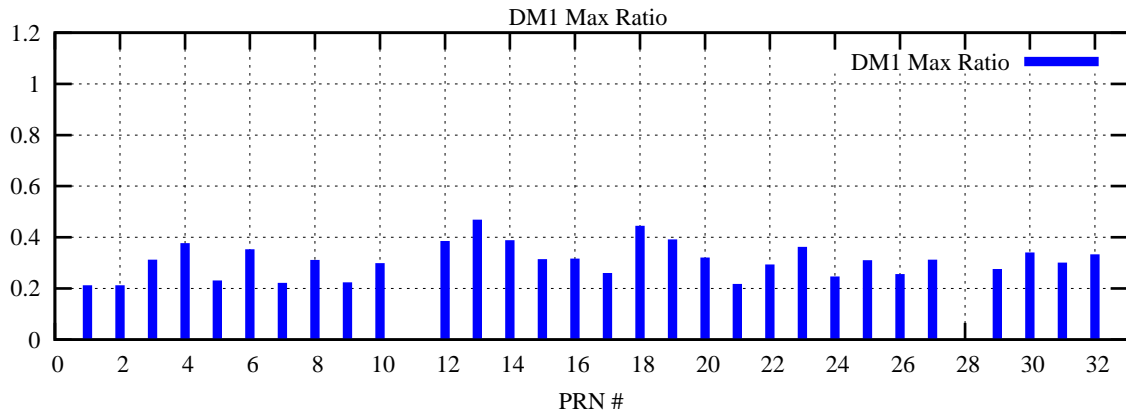

Ratio (PRN Bias/Threshold)

GpsWeek 2184 Day 3

Skinny (Type 0): PRN 8 22
Broad (Type 2): PRN 7 15 17 21 24