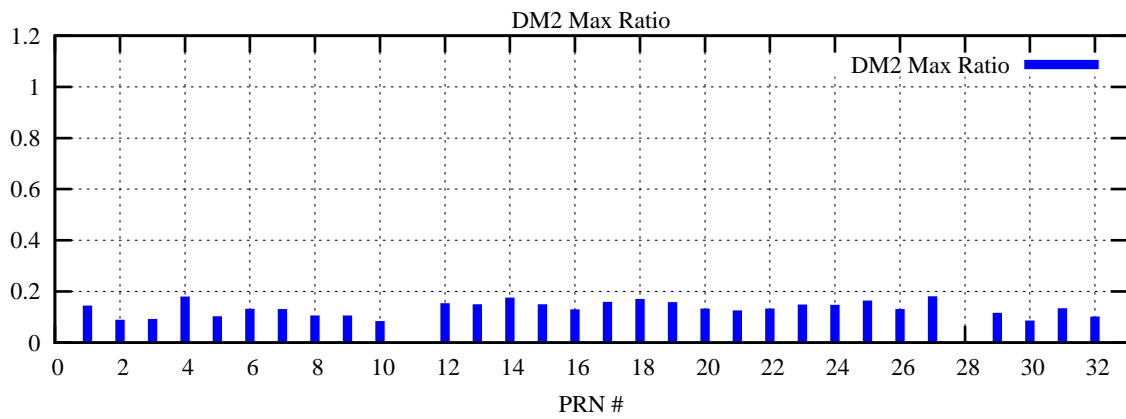

Ratio (PRN Bias/Threshold)

GpsWeek 2184 Day 3

Skinny (Type 0): PRN 8 22
Broad (Type 2): PRN 7 15 17 21 24