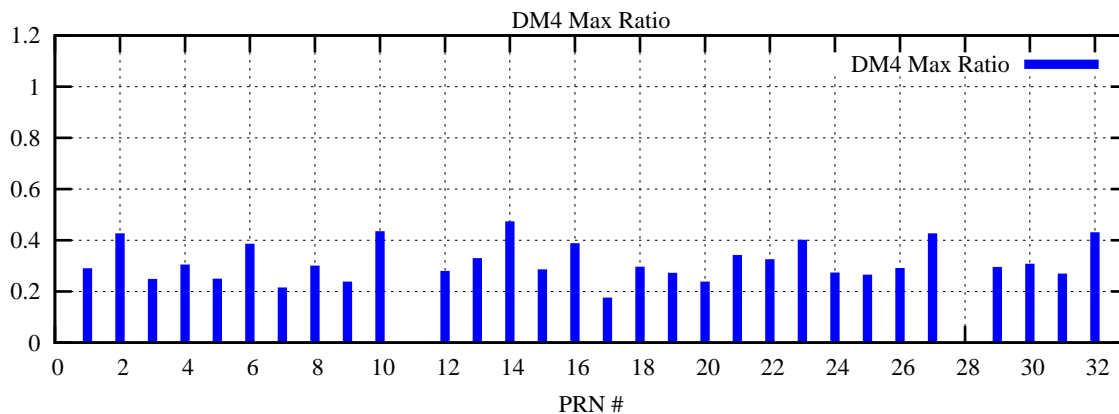

Ratio (PRN Bias/Threshold)

GpsWeek 2184 Day 4

Skinny (Type 0): PRN 8 22  
Broad (Type 2): PRN 7 15 17 21 24