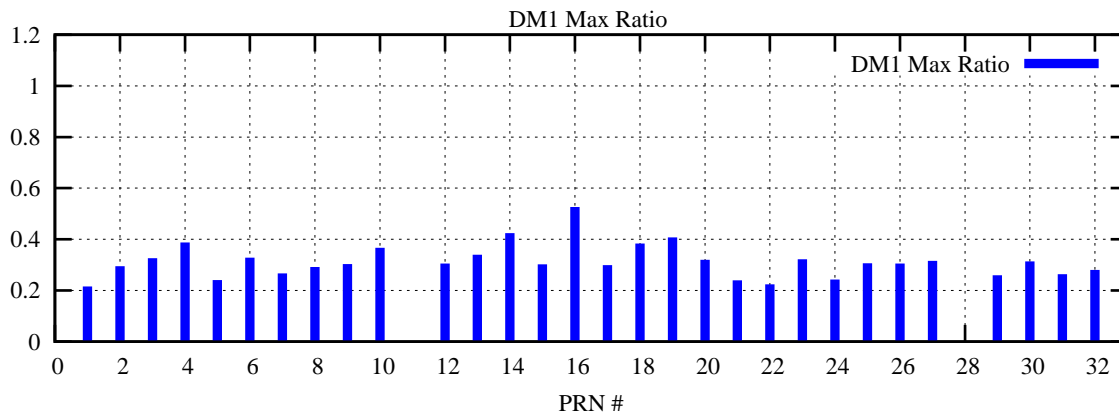

Ratio (PRN Bias/Threshold)

GpsWeek 2184 Day 4

Skinny (Type 0): PRN 8 22  
Broad (Type 2): PRN 7 15 17 21 24