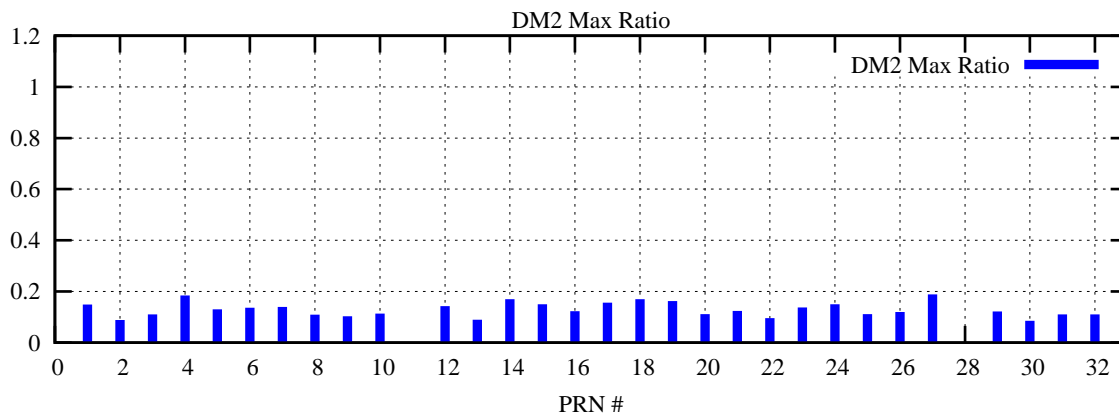

Ratio (PRN Bias/Threshold)

GpsWeek 2184 Day 4

Skinny (Type 0): PRN 8 22  
Broad (Type 2): PRN 7 15 17 21 24