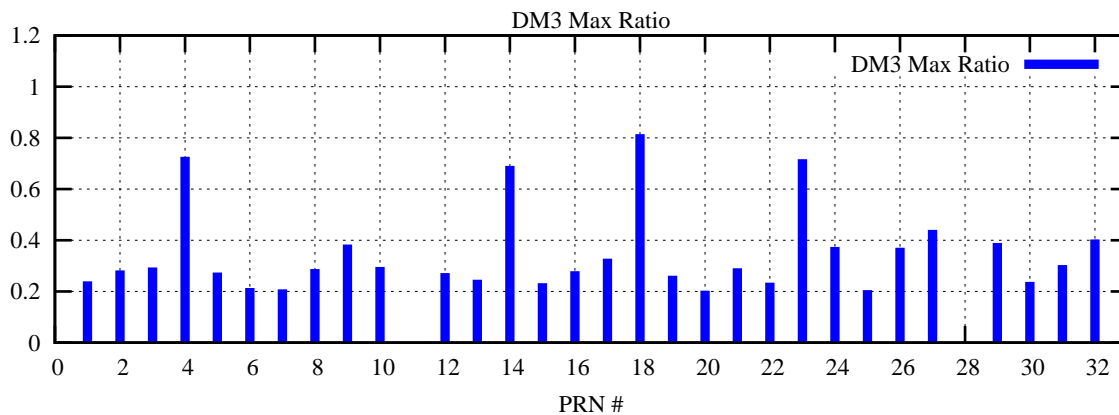

Ratio (PRN Bias/Threshold)

GpsWeek 2184 Day 4

Skinny (Type 0): PRN 8 22  
Broad (Type 2): PRN 7 15 17 21 24