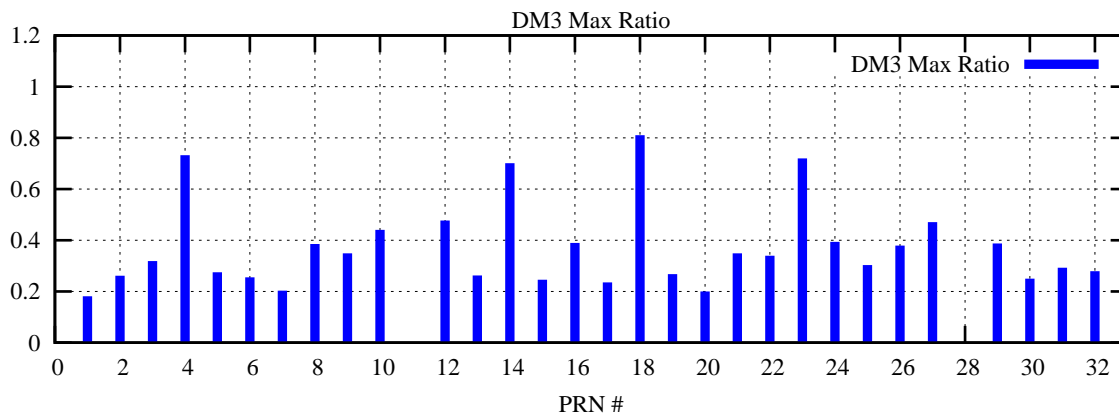

Ratio (PRN Bias/Threshold)

GpsWeek 2185 Day 0

Skinny (Type 0): PRN 8 22
Broad (Type 2): PRN 7 15 17 21 24