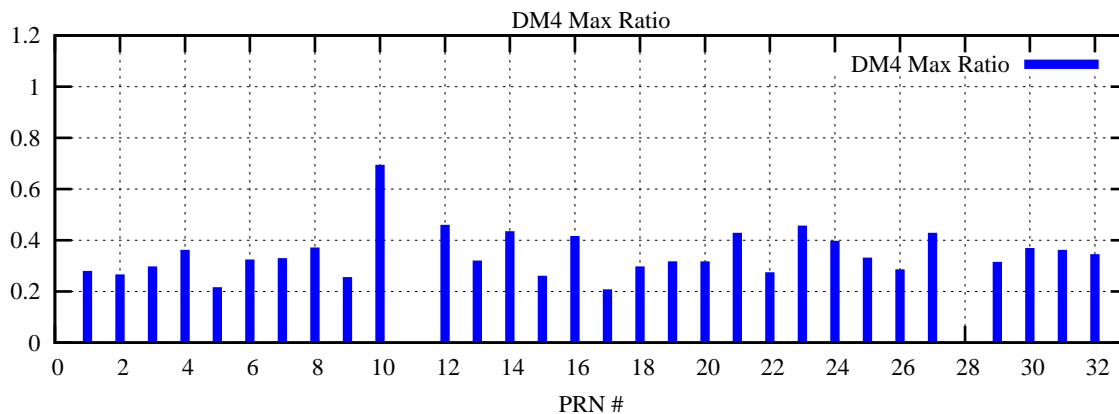

Ratio (PRN Bias/Threshold)

GpsWeek 2185 Day 0

Skinny (Type 0): PRN 8 22
Broad (Type 2): PRN 7 15 17 21 24