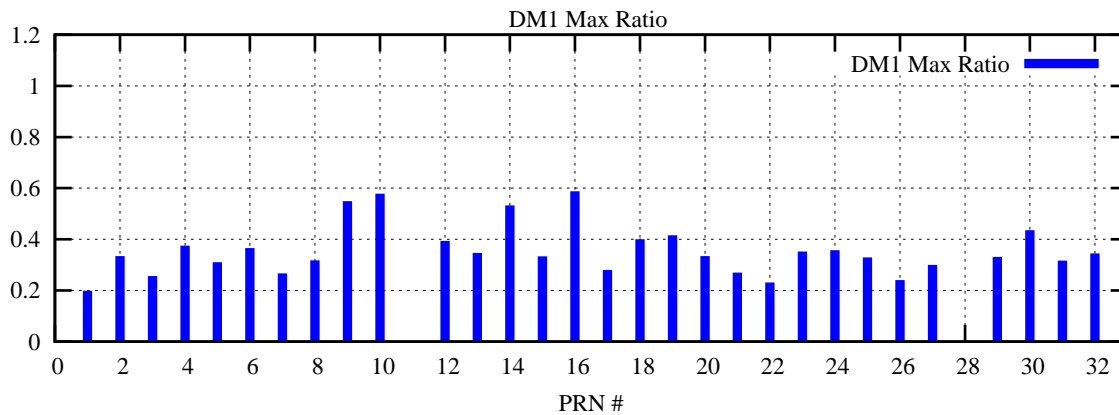

Ratio (PRN Bias/Threshold)

GpsWeek 2185 Day 0

Skinny (Type 0): PRN 8 22
Broad (Type 2): PRN 7 15 17 21 24