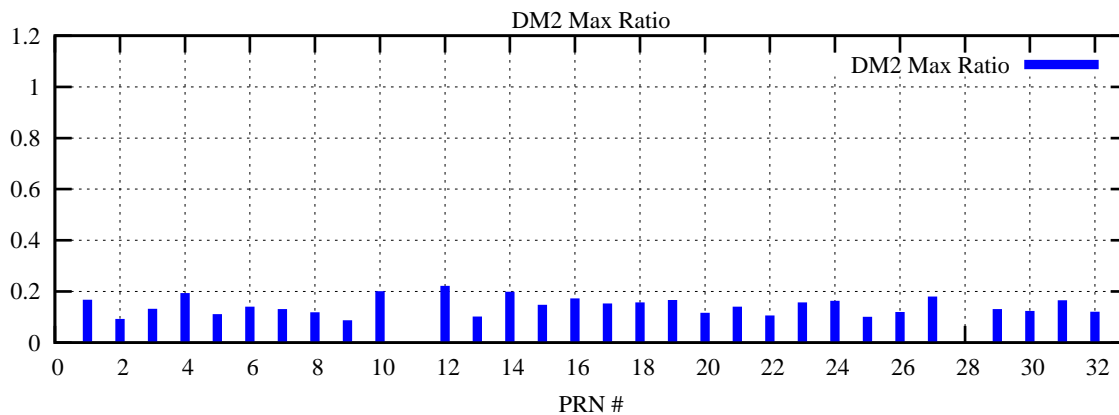

Ratio (PRN Bias/Threshold)

GpsWeek 2185 Day 0

Skinny (Type 0): PRN 8 22
Broad (Type 2): PRN 7 15 17 21 24