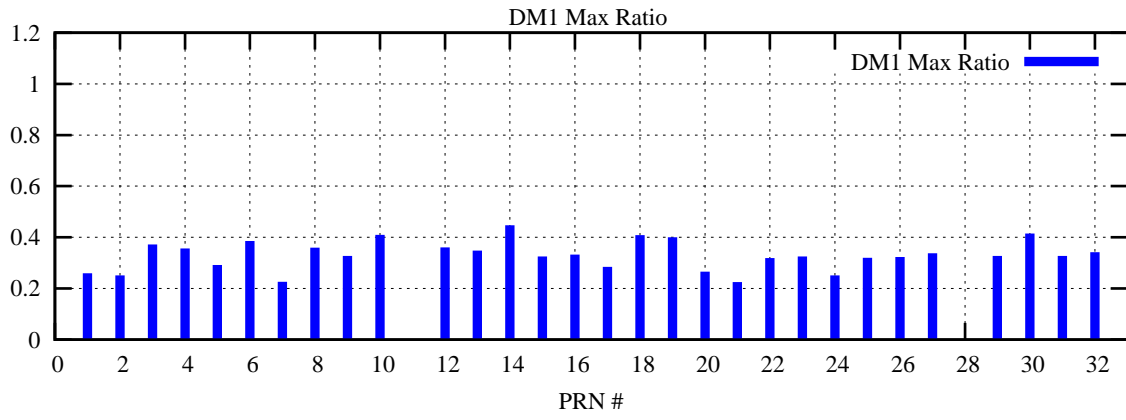

Ratio (PRN Bias/Threshold)

GpsWeek 2185 Day 2

Skinny (Type 0): PRN 8 22
Broad (Type 2): PRN 7 15 17 21 24