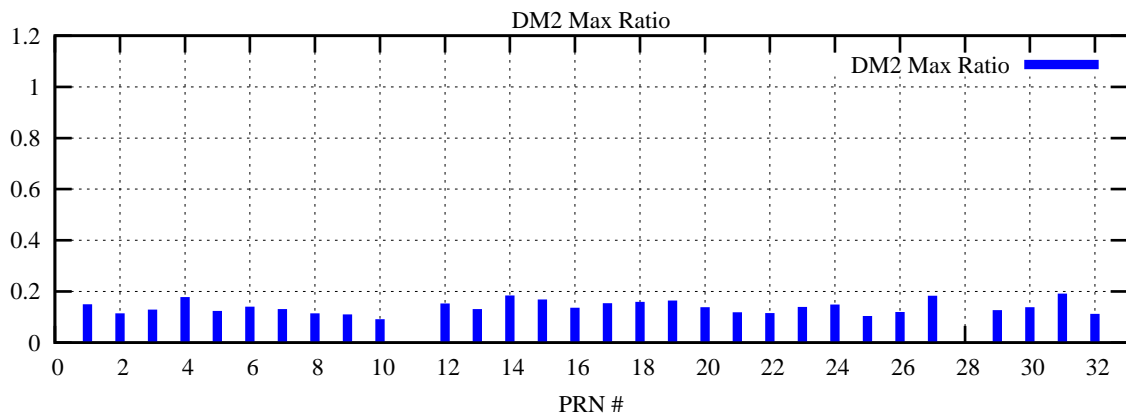

Ratio (PRN Bias/Threshold)

GpsWeek 2185 Day 2

Skinny (Type 0): PRN 8 22
Broad (Type 2): PRN 7 15 17 21 24