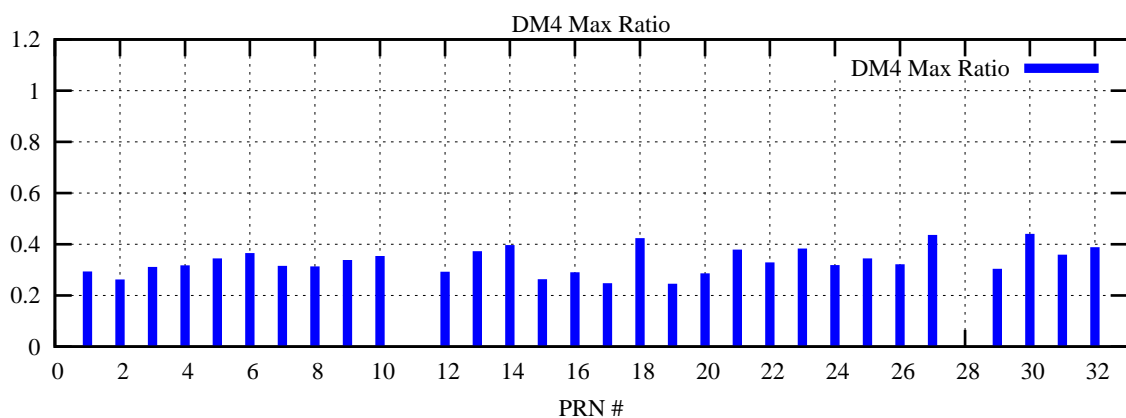

Ratio (PRN Bias/Threshold)

GpsWeek 2185 Day 2

Skinny (Type 0): PRN 8 22
Broad (Type 2): PRN 7 15 17 21 24