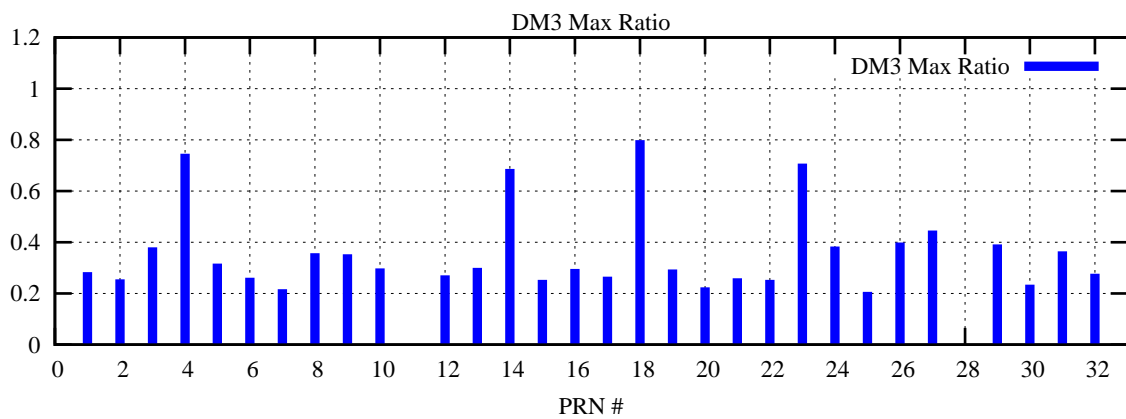

Ratio (PRN Bias/Threshold)

GpsWeek 2185 Day 2

Skinny (Type 0): PRN 8 22
Broad (Type 2): PRN 7 15 17 21 24