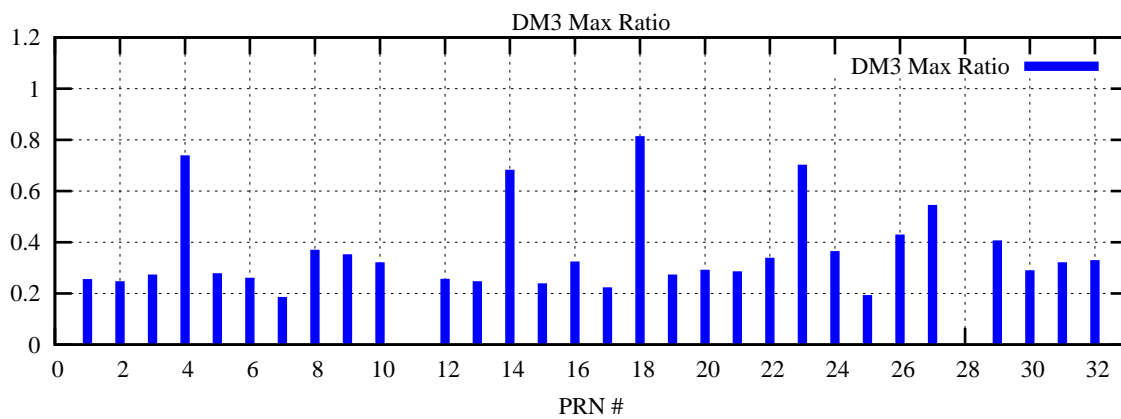

Ratio (PRN Bias/Threshold)

GpsWeek 2185 Day 4

Skinny (Type 0): PRN 8 22
Broad (Type 2): PRN 7 15 17 21 24