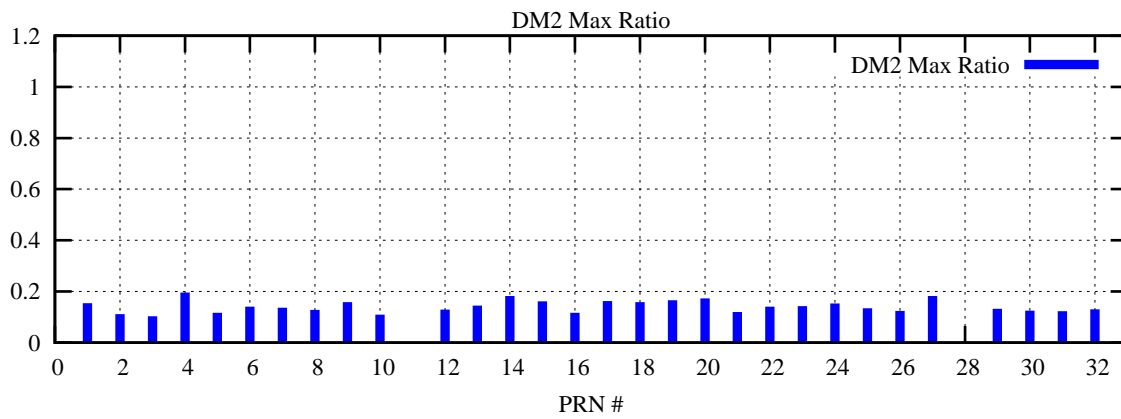

Ratio (PRN Bias/Threshold)

GpsWeek 2185 Day 4

Skinny (Type 0): PRN 8 22
Broad (Type 2): PRN 7 15 17 21 24