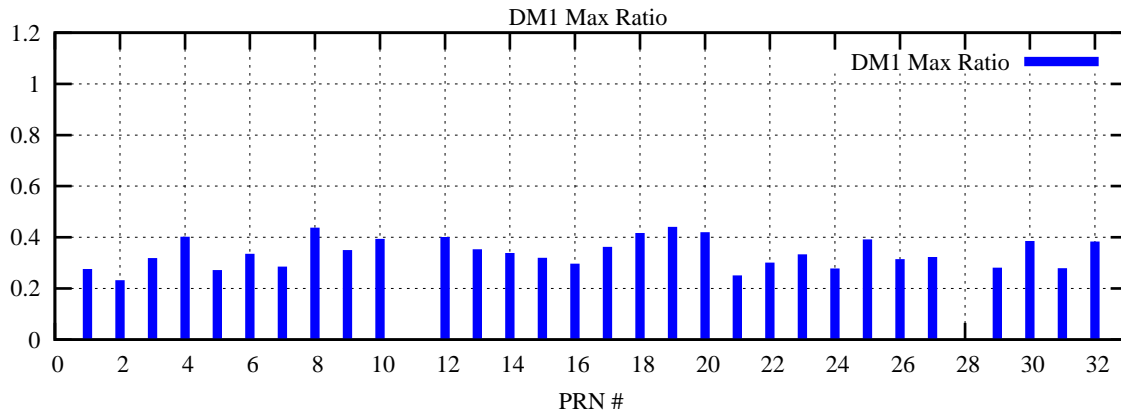

Ratio (PRN Bias/Threshold)

GpsWeek 2185 Day 4

Skinny (Type 0): PRN 8 22
Broad (Type 2): PRN 7 15 17 21 24