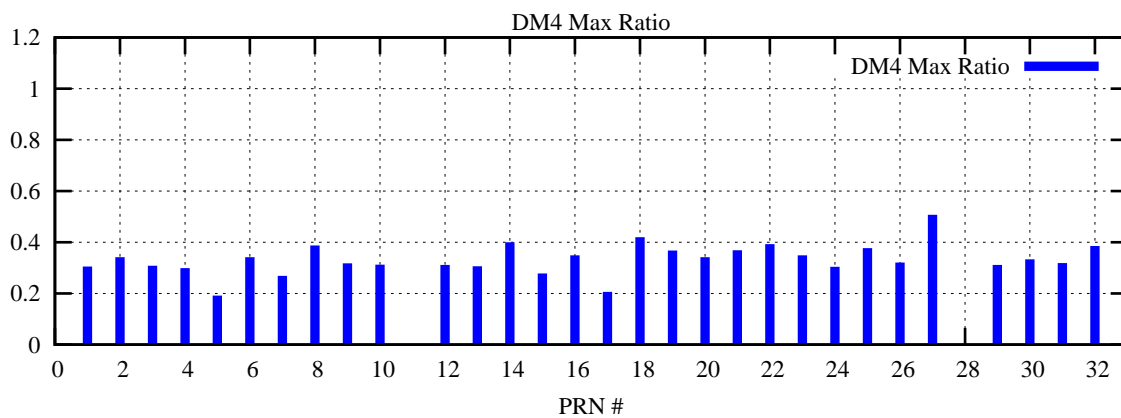

Ratio (PRN Bias/Threshold)

GpsWeek 2185 Day 4

Skinny (Type 0): PRN 8 22
Broad (Type 2): PRN 7 15 17 21 24