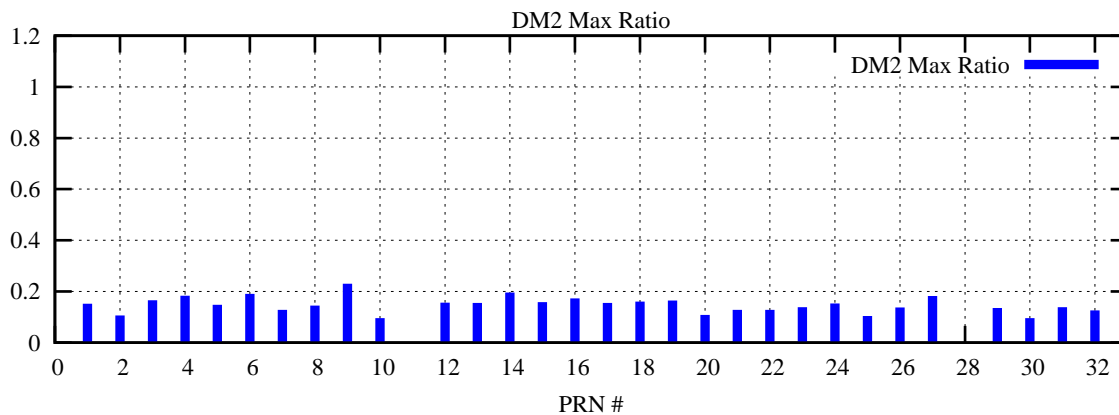

Ratio (PRN Bias/Threshold)

GpsWeek 2185 Day 6

Skinny (Type 0): PRN 8 22
Broad (Type 2): PRN 7 15 17 21 24