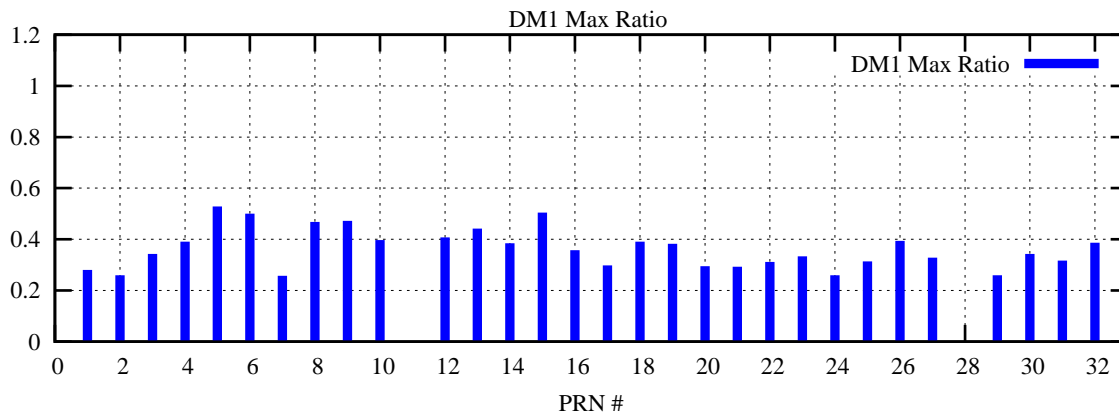

Ratio (PRN Bias/Threshold)

GpsWeek 2185 Day 6

Skinny (Type 0): PRN 8 22
Broad (Type 2): PRN 7 15 17 21 24