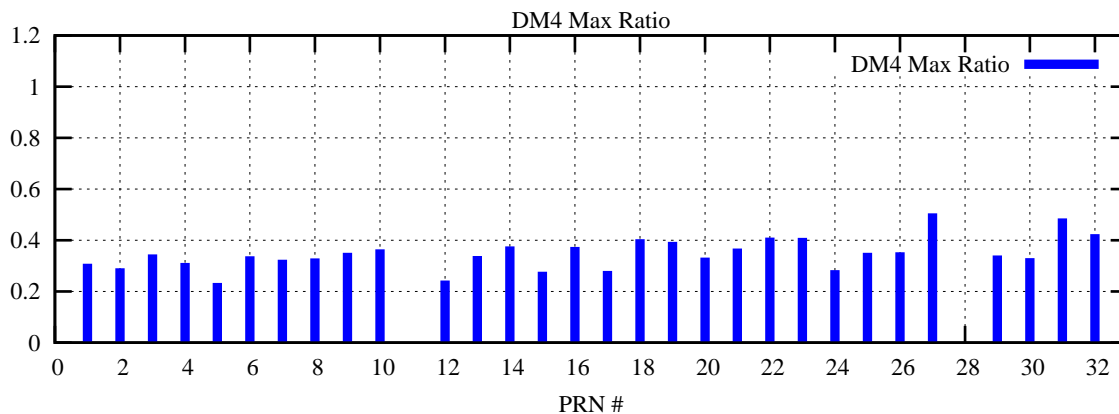

Ratio (PRN Bias/Threshold)

GpsWeek 2185 Day 6

Skinny (Type 0): PRN 8 22
Broad (Type 2): PRN 7 15 17 21 24