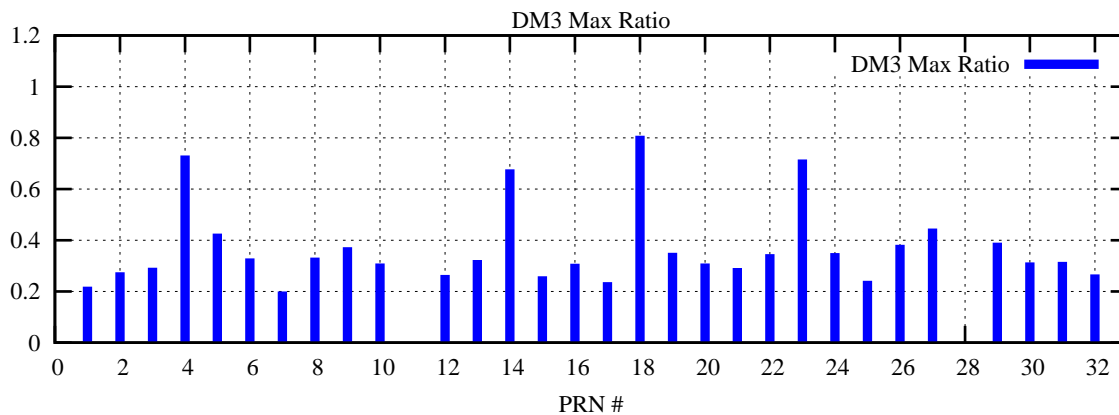

Ratio (PRN Bias/Threshold)

GpsWeek 2185 Day 6

Skinny (Type 0): PRN 8 22
Broad (Type 2): PRN 7 15 17 21 24