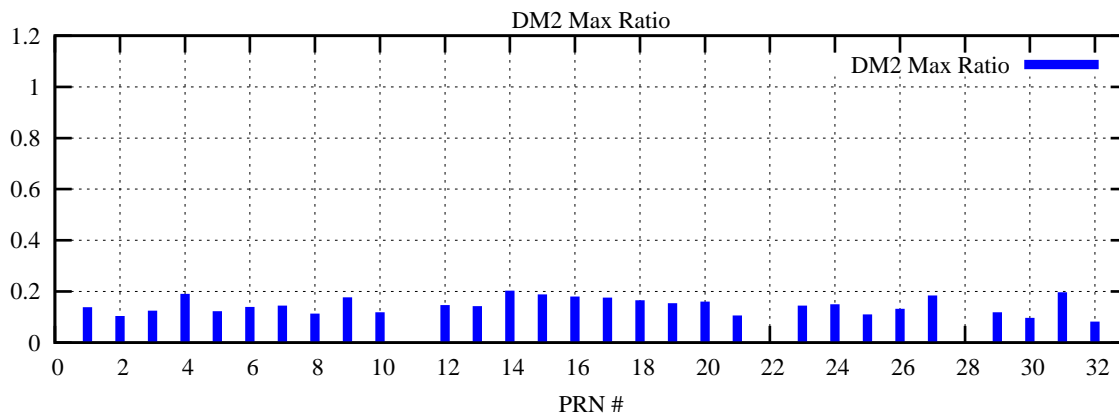

Ratio (PRN Bias/Threshold)

GpsWeek 2186 Day 6

Skinny (Type 0): PRN 8 22
Broad (Type 2): PRN 7 15 17 21 24