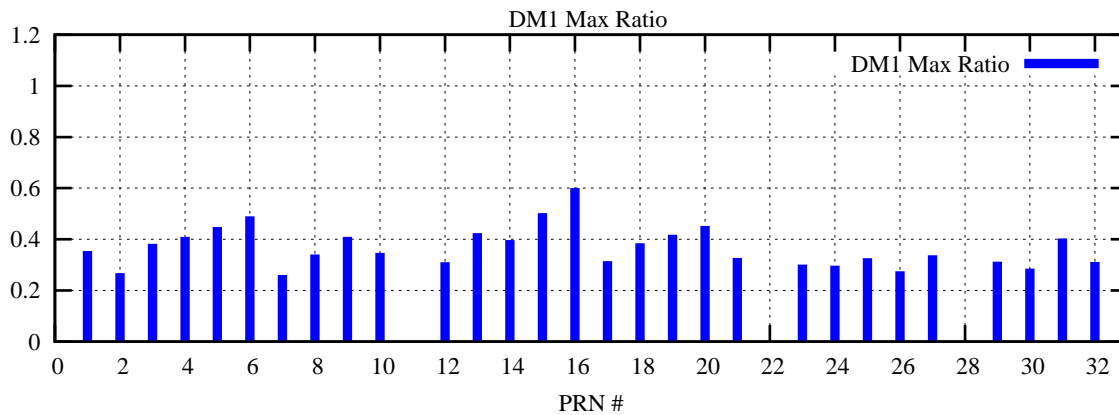

Ratio (PRN Bias/Threshold)

GpsWeek 2186 Day 6

Skinny (Type 0): PRN 8 22
Broad (Type 2): PRN 7 15 17 21 24