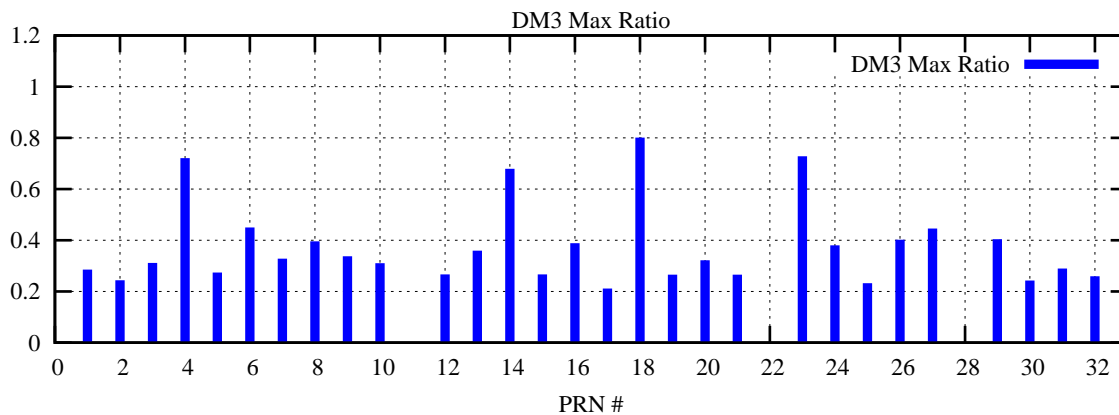

Ratio (PRN Bias/Threshold)

GpsWeek 2186 Day 6

Skinny (Type 0): PRN 8 22
Broad (Type 2): PRN 7 15 17 21 24