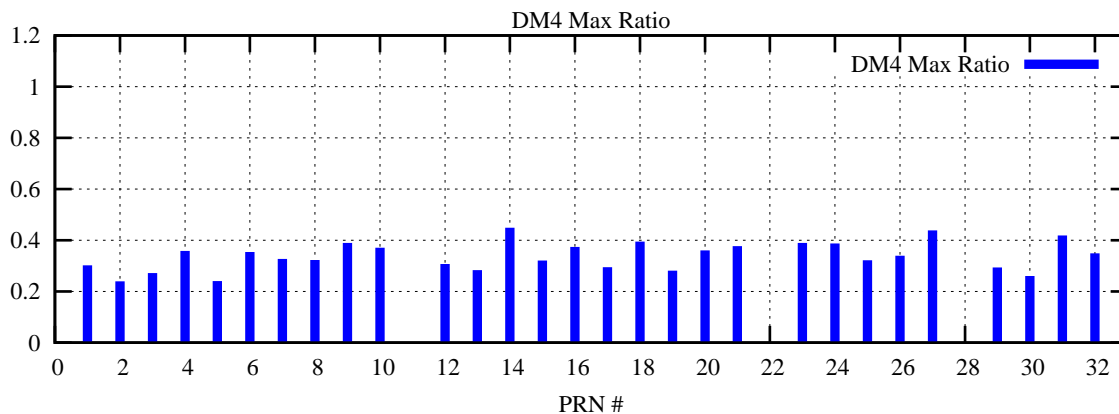

Ratio (PRN Bias/Threshold)

GpsWeek 2186 Day 6

Skinny (Type 0): PRN 8 22
Broad (Type 2): PRN 7 15 17 21 24