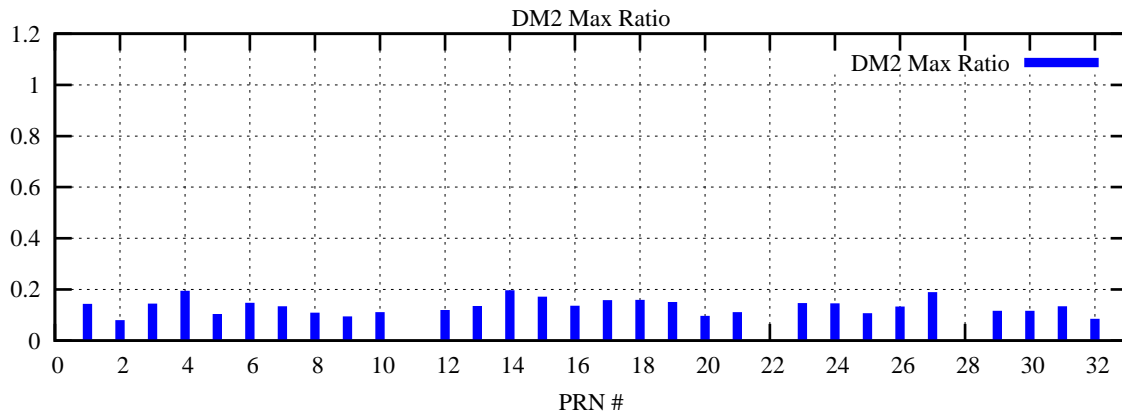

Ratio (PRN Bias/Threshold)

GpsWeek 2187 Day 0

Skinny (Type 0): PRN 8 22
Broad (Type 2): PRN 7 15 17 21 24