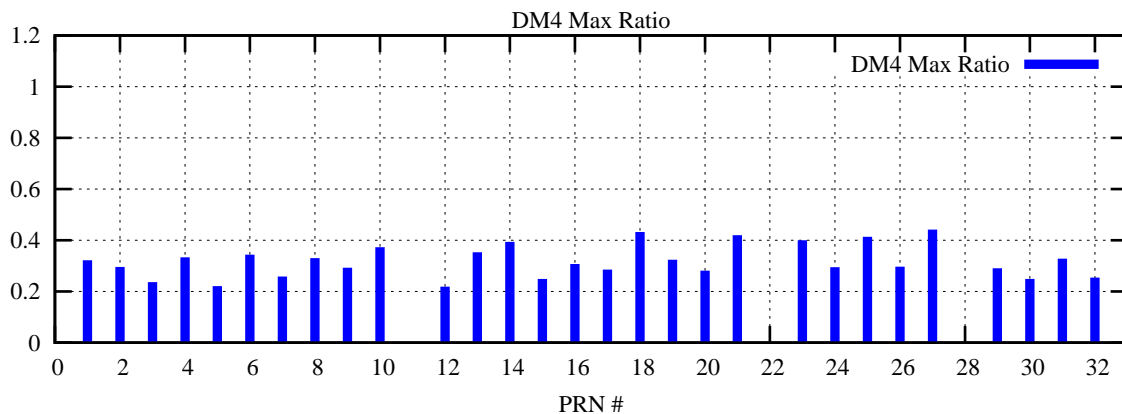

Ratio (PRN Bias/Threshold)

GpsWeek 2187 Day 0

Skinny (Type 0): PRN 8 22
Broad (Type 2): PRN 7 15 17 21 24