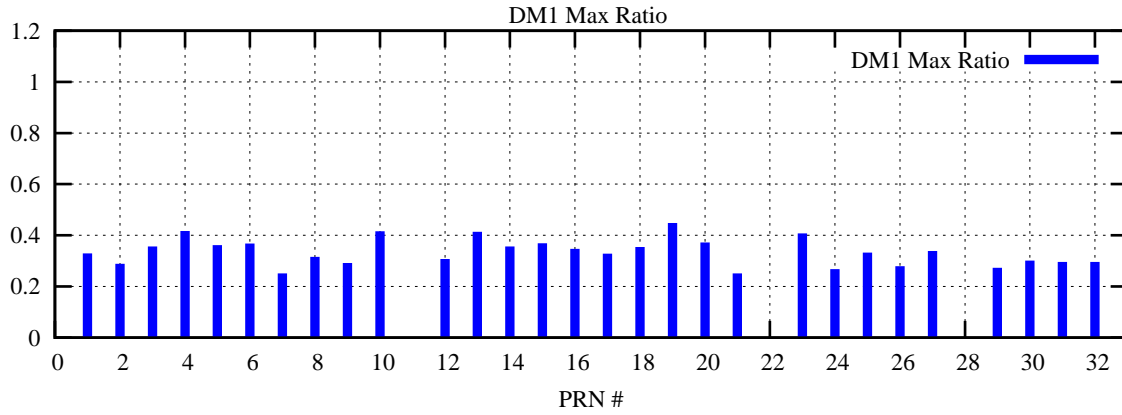

Ratio (PRN Bias/Threshold)

GpsWeek 2187 Day 0

Skinny (Type 0): PRN 8 22
Broad (Type 2): PRN 7 15 17 21 24