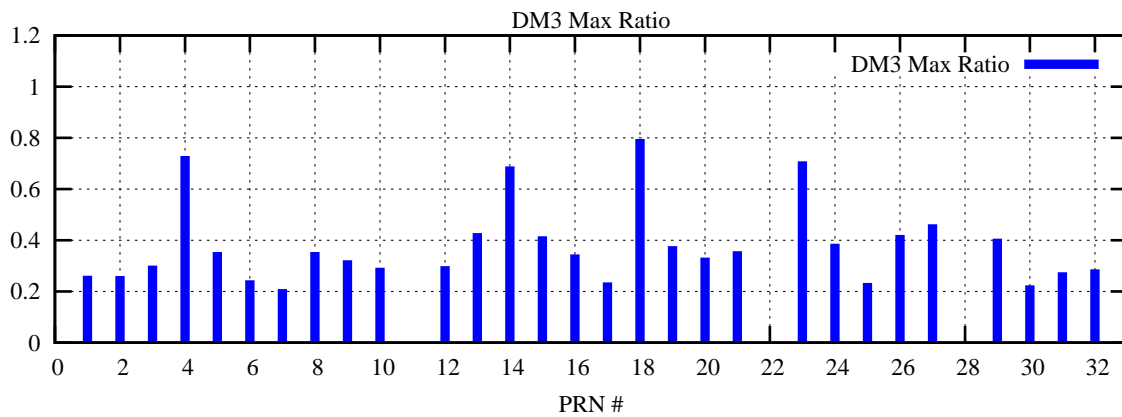

Ratio (PRN Bias/Threshold)

GpsWeek 2187 Day 0

Skinny (Type 0): PRN 8 22
Broad (Type 2): PRN 7 15 17 21 24