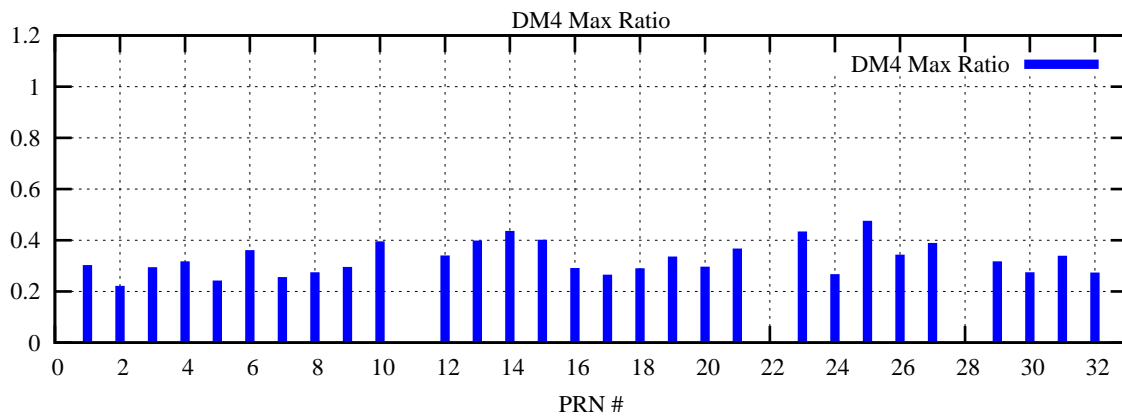

Ratio (PRN Bias/Threshold)

GpsWeek 2187 Day 1

Skinny (Type 0): PRN 8 22
Broad (Type 2): PRN 7 15 17 21 24