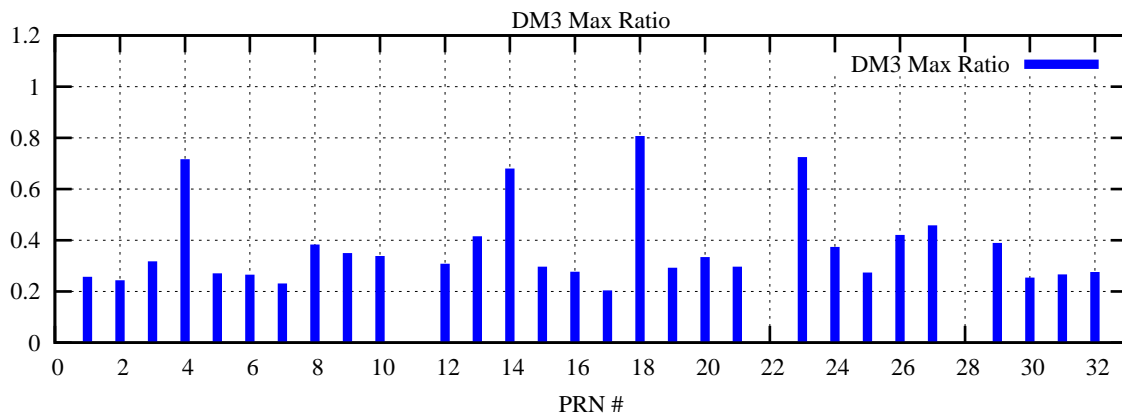

Ratio (PRN Bias/Threshold)

GpsWeek 2187 Day 1

Skinny (Type 0): PRN 8 22
Broad (Type 2): PRN 7 15 17 21 24