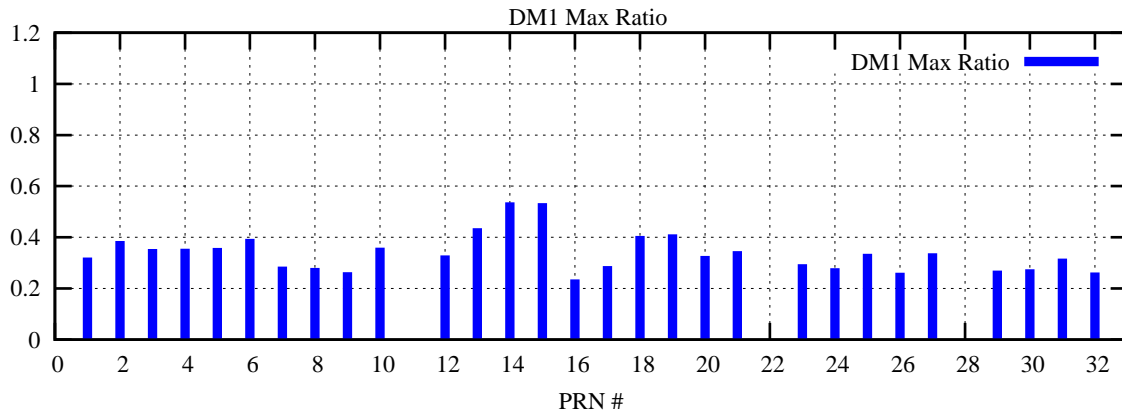

Ratio (PRN Bias/Threshold)

GpsWeek 2187 Day 1

Skinny (Type 0): PRN 8 22
Broad (Type 2): PRN 7 15 17 21 24