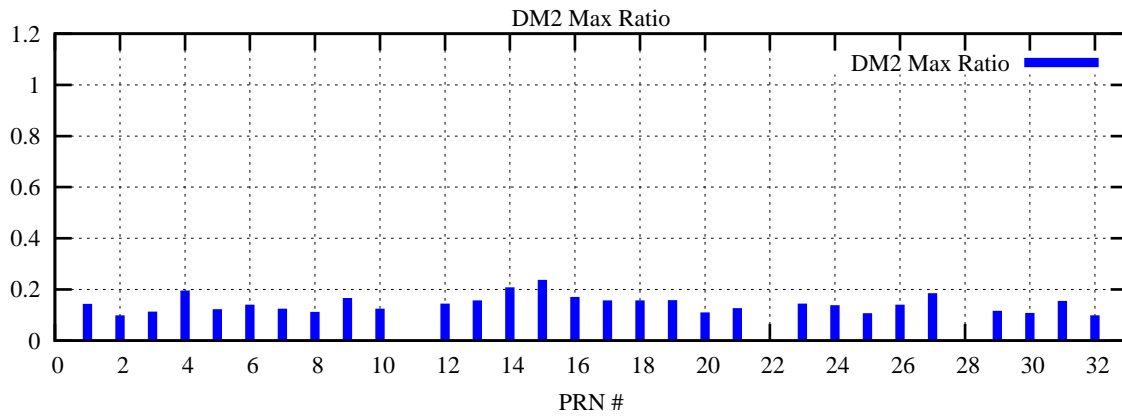

Ratio (PRN Bias/Threshold)

GpsWeek 2187 Day 1

Skinny (Type 0): PRN 8 22
Broad (Type 2): PRN 7 15 17 21 24