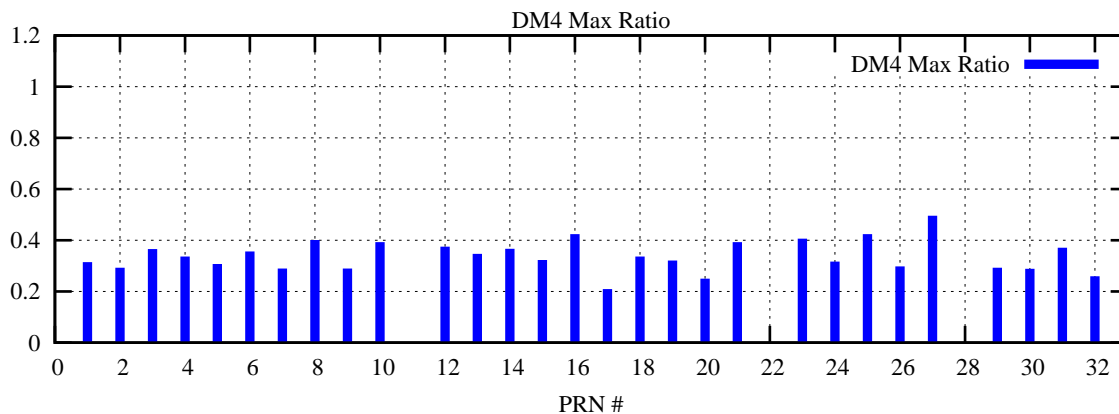

Ratio (PRN Bias/Threshold)

GpsWeek 2187 Day 3

Skinny (Type 0): PRN 8 22
Broad (Type 2): PRN 7 15 17 21 24