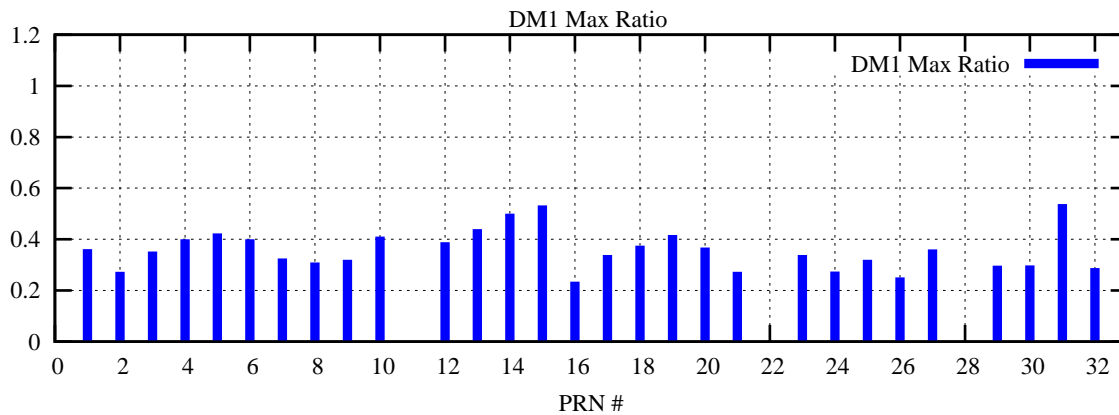

Ratio (PRN Bias/Threshold)

GpsWeek 2187 Day 3

Skinny (Type 0): PRN 8 22
Broad (Type 2): PRN 7 15 17 21 24