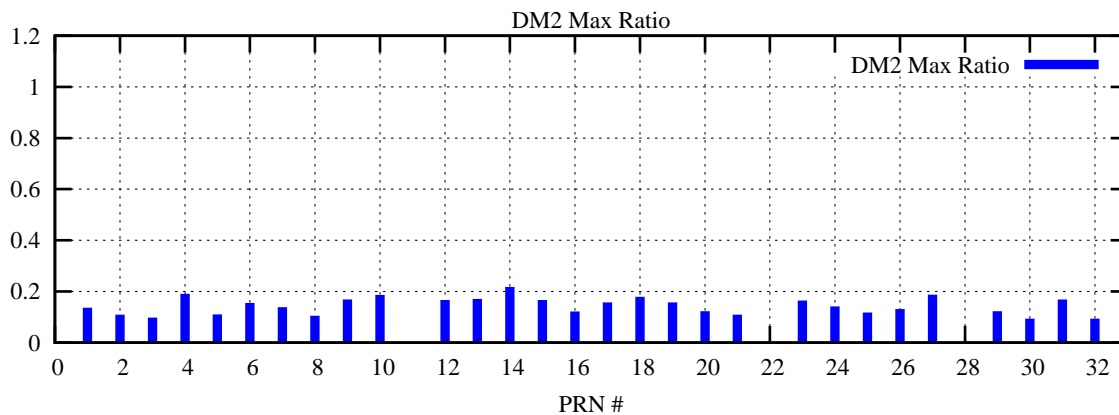

Ratio (PRN Bias/Threshold)

GpsWeek 2187 Day 3

Skinny (Type 0): PRN 8 22
Broad (Type 2): PRN 7 15 17 21 24