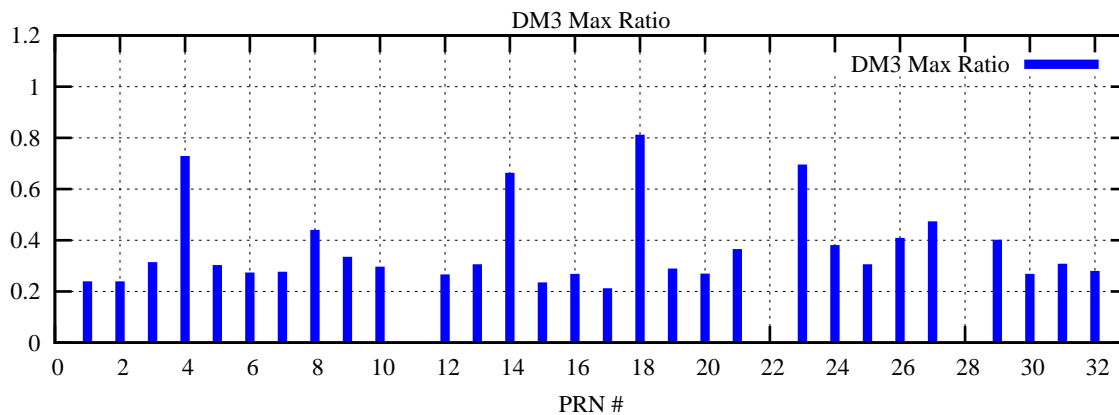

Ratio (PRN Bias/Threshold)

GpsWeek 2187 Day 3

Skinny (Type 0): PRN 8 22
Broad (Type 2): PRN 7 15 17 21 24