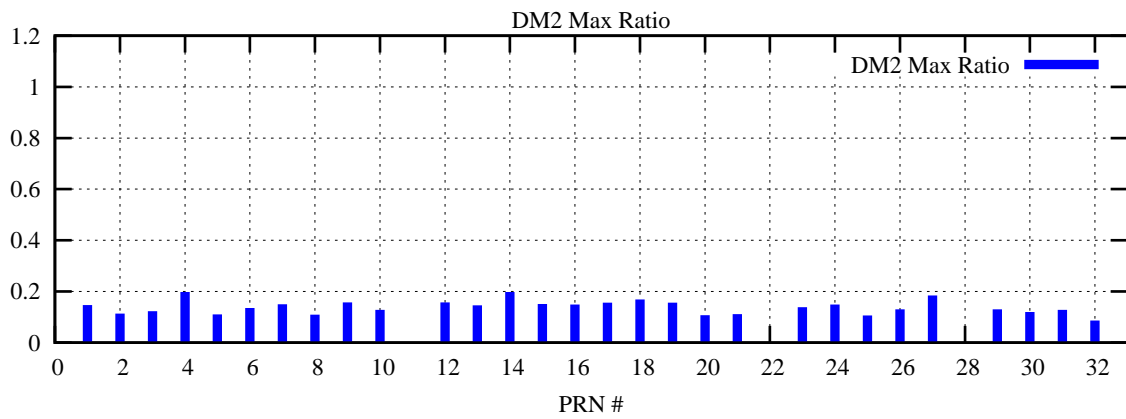

Ratio (PRN Bias/Threshold)

GpsWeek 2187 Day 4

Skinny (Type 0): PRN 8 22
Broad (Type 2): PRN 7 15 17 21 24