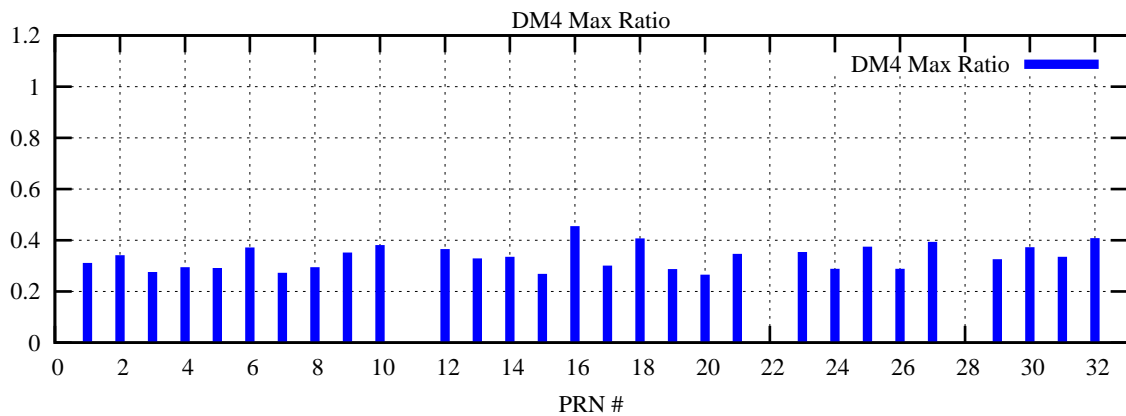

Ratio (PRN Bias/Threshold)

GpsWeek 2187 Day 4

Skinny (Type 0): PRN 8 22
Broad (Type 2): PRN 7 15 17 21 24