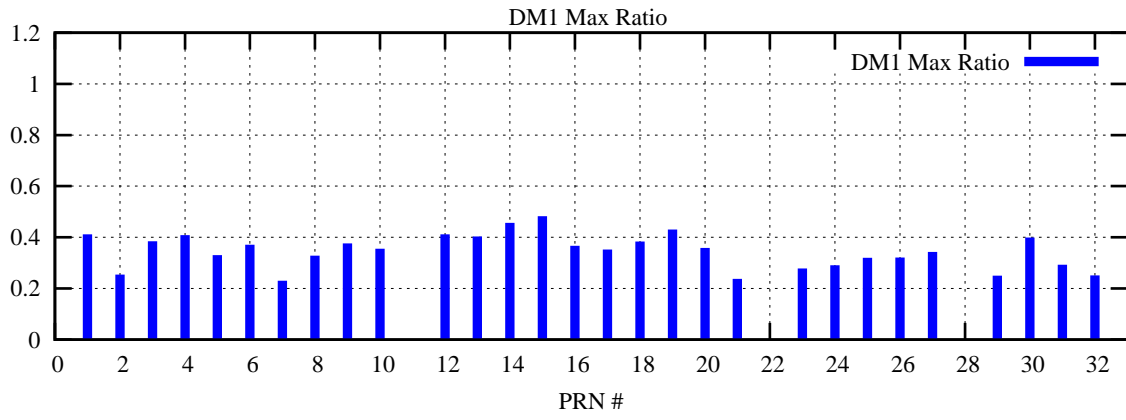

Ratio (PRN Bias/Threshold)

GpsWeek 2187 Day 4

Skinny (Type 0): PRN 8 22
Broad (Type 2): PRN 7 15 17 21 24