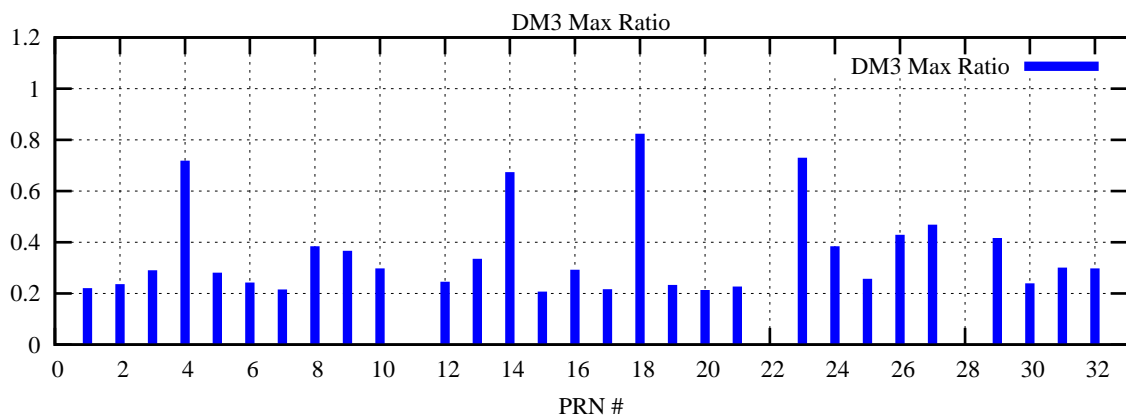

Ratio (PRN Bias/Threshold)

GpsWeek 2187 Day 4

Skinny (Type 0): PRN 8 22
Broad (Type 2): PRN 7 15 17 21 24