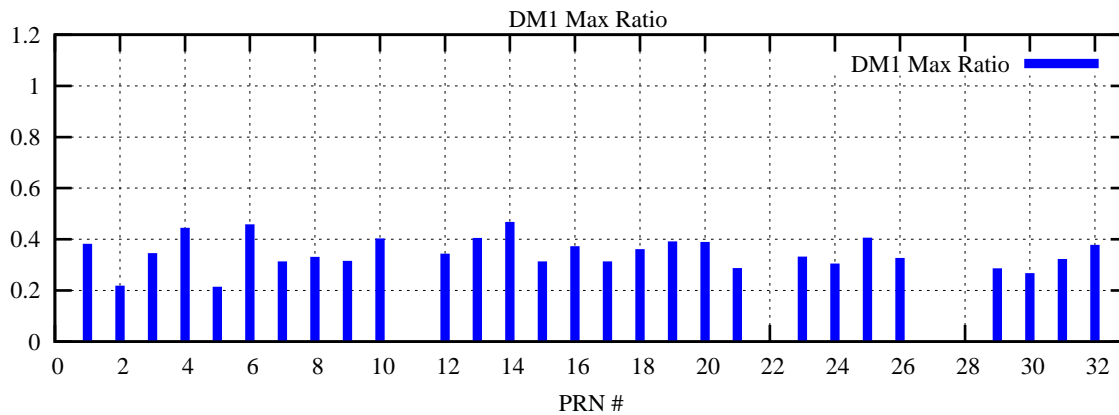

Ratio (PRN Bias/Threshold)

GpsWeek 2188 Day 6

Skinny (Type 0): PRN 8 22  
Broad (Type 2): PRN 7 15 17 21 24