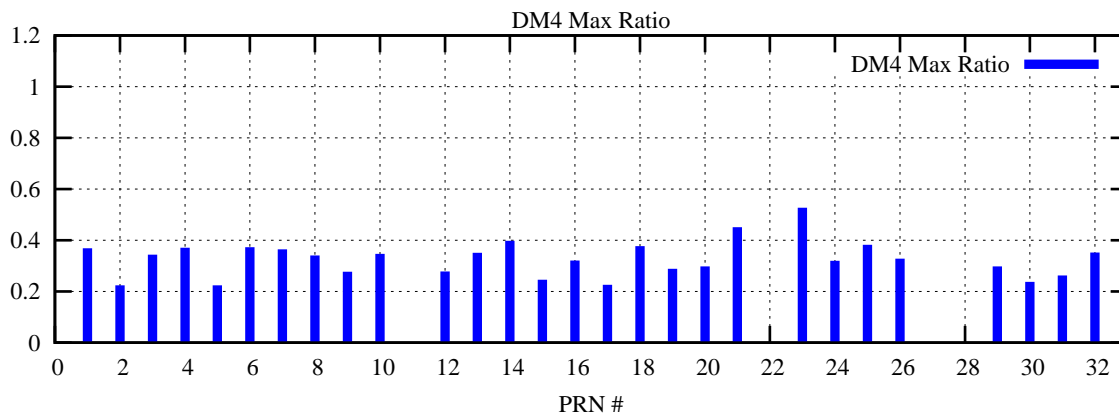

Ratio (PRN Bias/Threshold)

GpsWeek 2188 Day 6

Skinny (Type 0): PRN 8 22  
Broad (Type 2): PRN 7 15 17 21 24