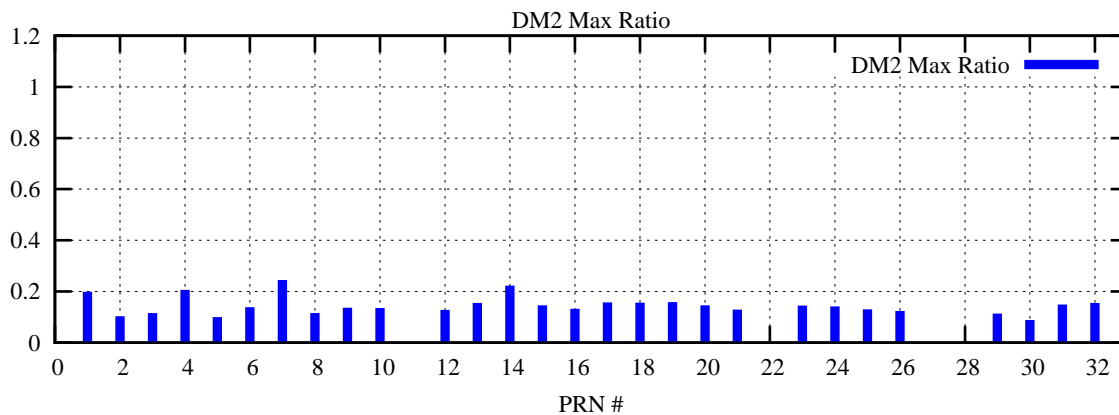

Ratio (PRN Bias/Threshold)

GpsWeek 2188 Day 6

Skinny (Type 0): PRN 8 22  
Broad (Type 2): PRN 7 15 17 21 24