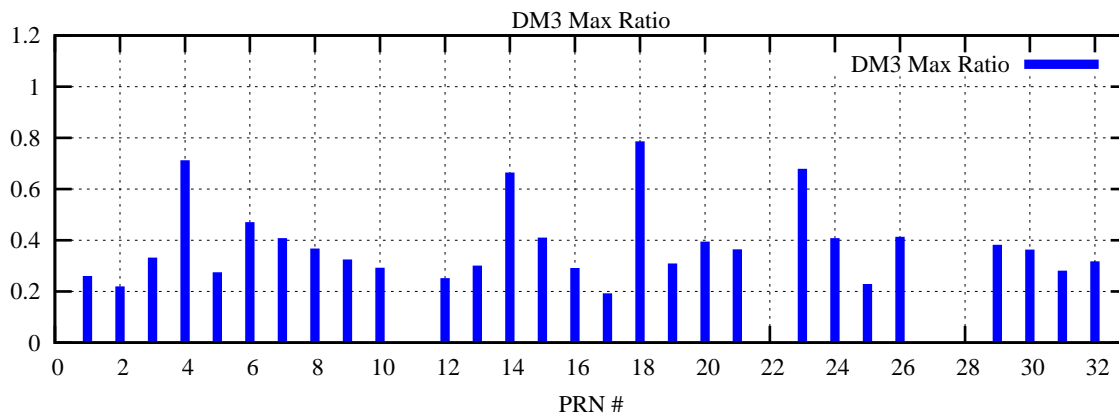

Ratio (PRN Bias/Threshold)

GpsWeek 2188 Day 6

Skinny (Type 0): PRN 8 22  
Broad (Type 2): PRN 7 15 17 21 24