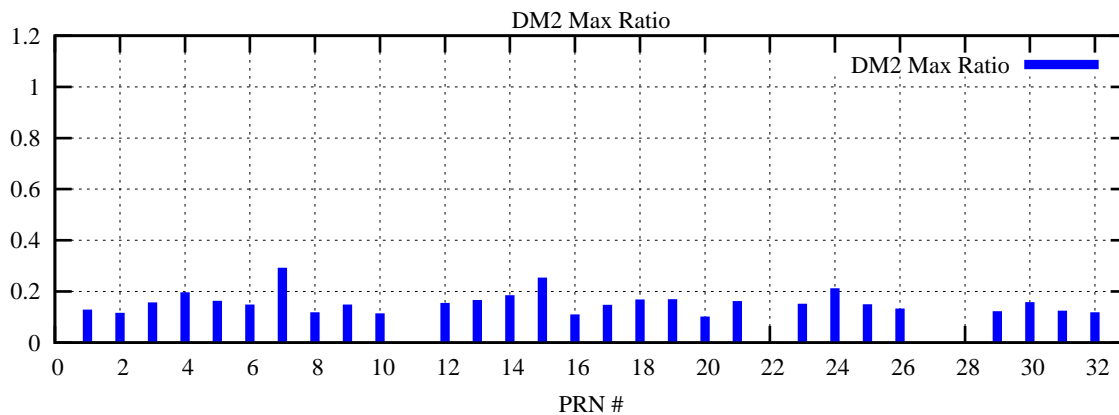

Ratio (PRN Bias/Threshold)

GpsWeek 2189 Day 6

Skinny (Type 0): PRN 8 22  
Broad (Type 2): PRN 7 15 17 21 24