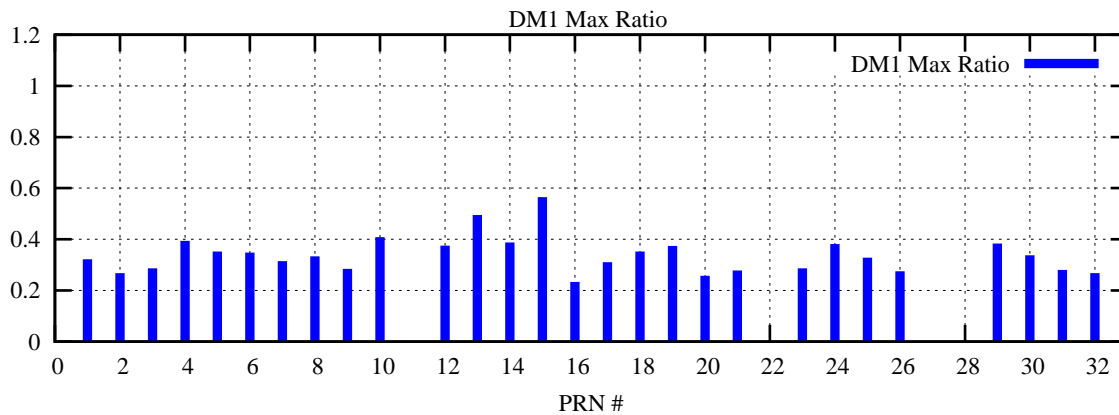

Ratio (PRN Bias/Threshold)

GpsWeek 2189 Day 6

Skinny (Type 0): PRN 8 22  
Broad (Type 2): PRN 7 15 17 21 24