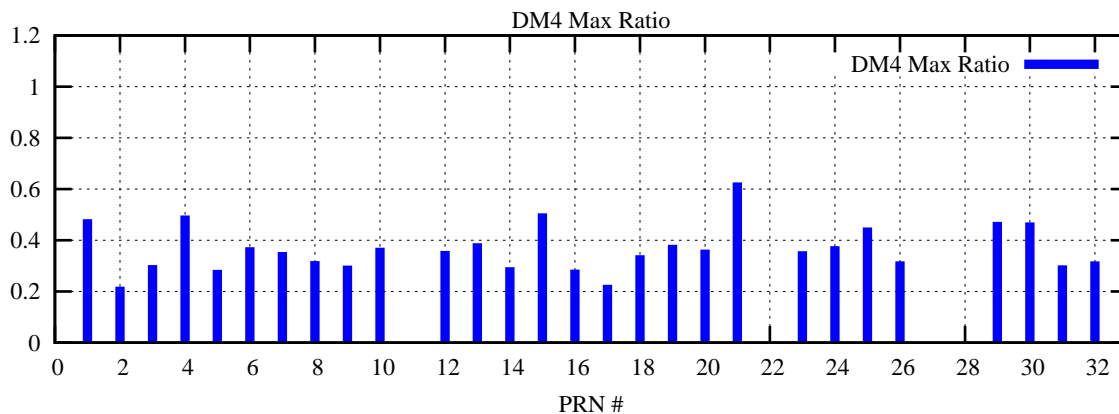

Ratio (PRN Bias/Threshold)

GpsWeek 2189 Day 6

Skinny (Type 0): PRN 8 22  
Broad (Type 2): PRN 7 15 17 21 24