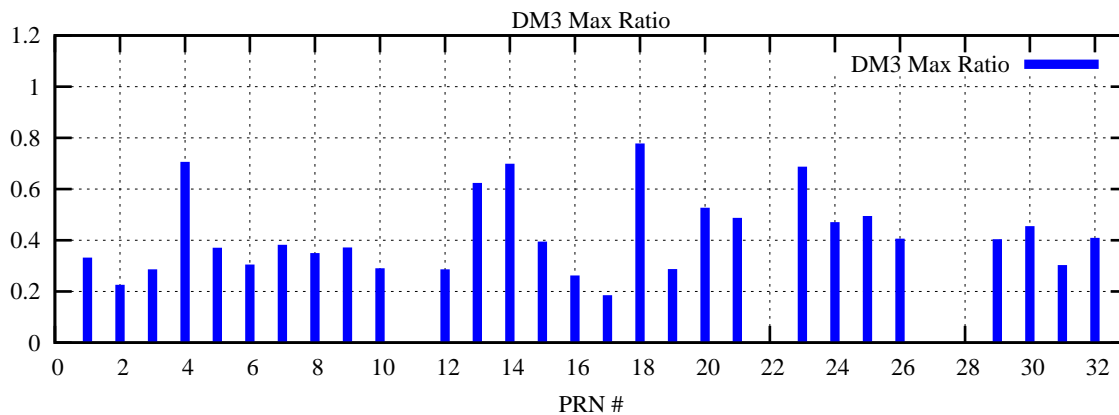

Ratio (PRN Bias/Threshold)

GpsWeek 2189 Day 6

Skinny (Type 0): PRN 8 22  
Broad (Type 2): PRN 7 15 17 21 24