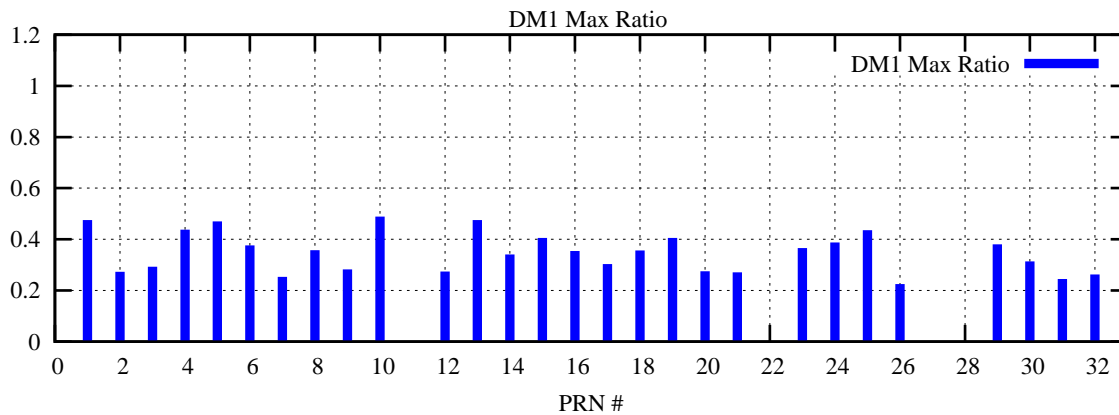

Ratio (PRN Bias/Threshold)

GpsWeek 2190 Day 0

Skinny (Type 0): PRN 8 22
Broad (Type 2): PRN 7 15 17 21 24