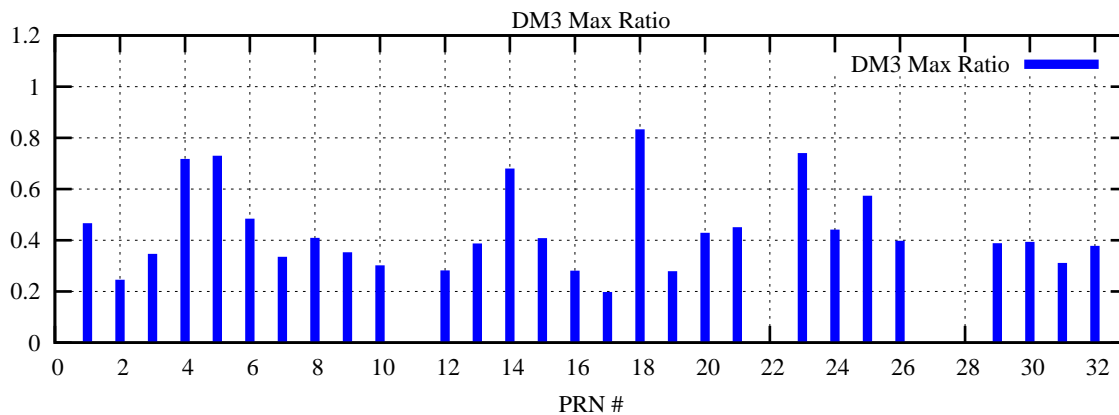

Ratio (PRN Bias/Threshold)

GpsWeek 2190 Day 0

Skinny (Type 0): PRN 8 22
Broad (Type 2): PRN 7 15 17 21 24