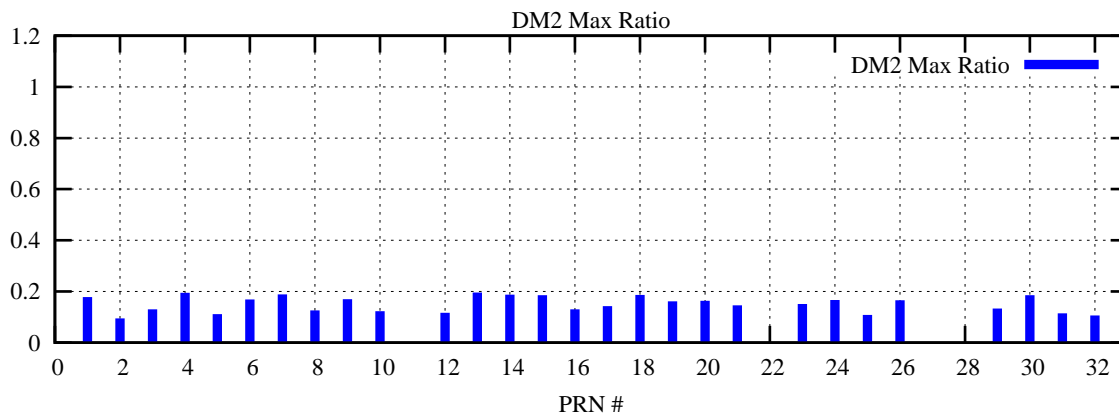

Ratio (PRN Bias/Threshold)

GpsWeek 2190 Day 0

Skinny (Type 0): PRN 8 22
Broad (Type 2): PRN 7 15 17 21 24