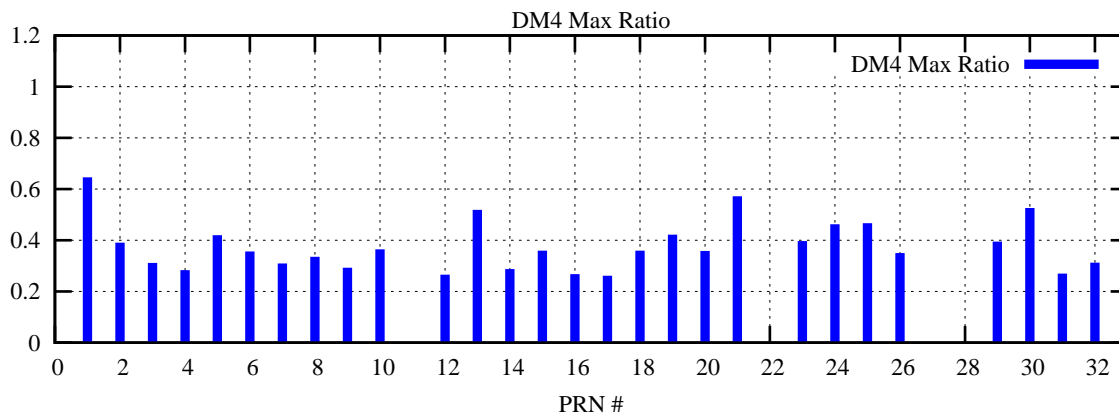

Ratio (PRN Bias/Threshold)

GpsWeek 2190 Day 0

Skinny (Type 0): PRN 8 22
Broad (Type 2): PRN 7 15 17 21 24