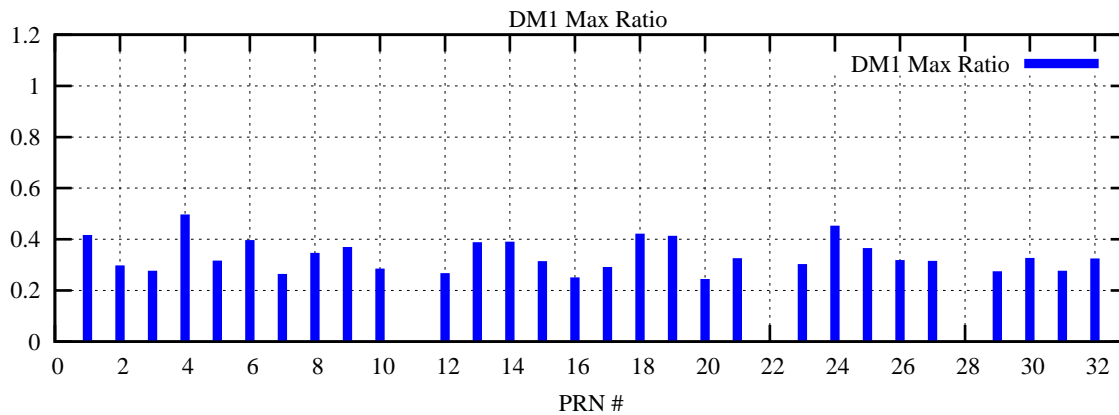

Ratio (PRN Bias/Threshold)

GpsWeek 2190 Day 6

Skinny (Type 0): PRN 8 22
Broad (Type 2): PRN 7 15 17 21 24