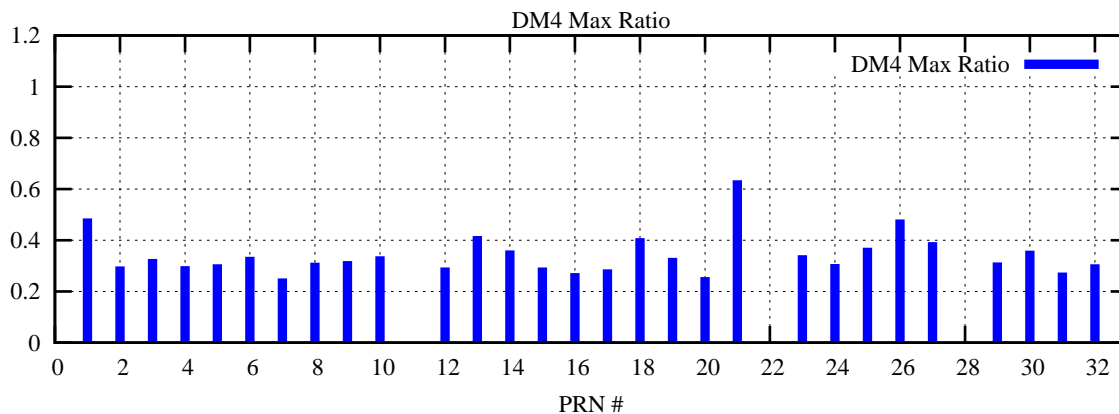

Ratio (PRN Bias/Threshold)

GpsWeek 2190 Day 6

Skinny (Type 0): PRN 8 22
Broad (Type 2): PRN 7 15 17 21 24