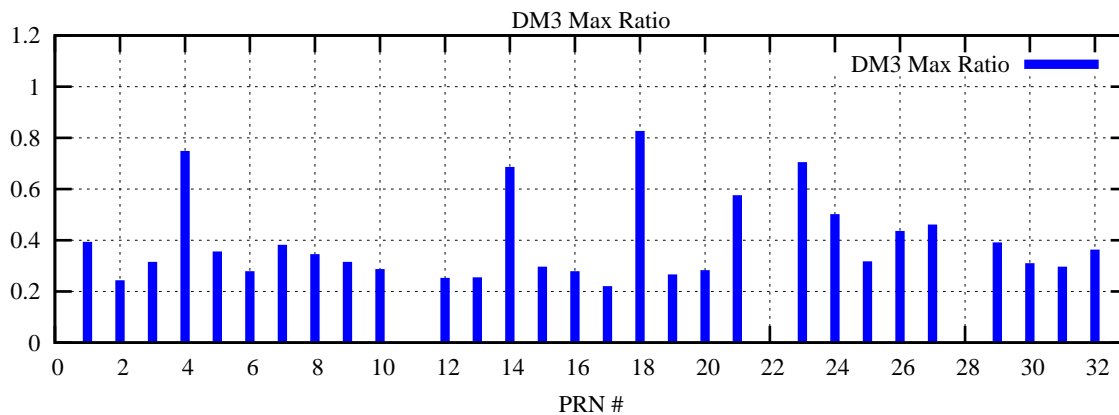

Ratio (PRN Bias/Threshold)

GpsWeek 2190 Day 6

Skinny (Type 0): PRN 8 22
Broad (Type 2): PRN 7 15 17 21 24