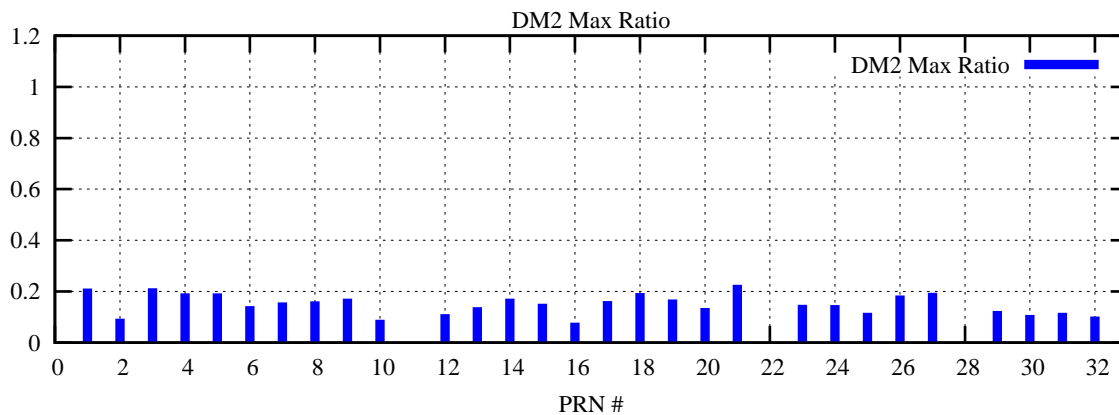

Ratio (PRN Bias/Threshold)

GpsWeek 2190 Day 6

Skinny (Type 0): PRN 8 22
Broad (Type 2): PRN 7 15 17 21 24