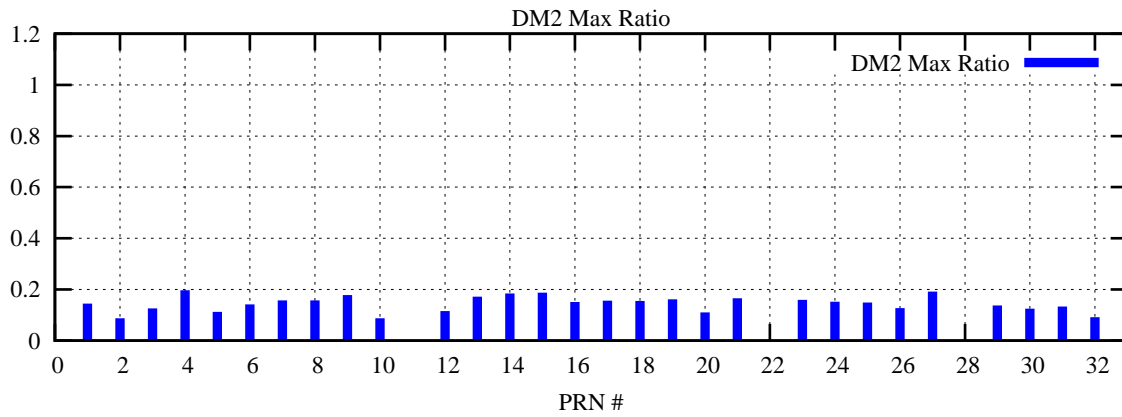

Ratio (PRN Bias/Threshold)

GpsWeek 2191 Day 0

Skinny (Type 0): PRN 8 22  
Broad (Type 2): PRN 7 15 17 21 24