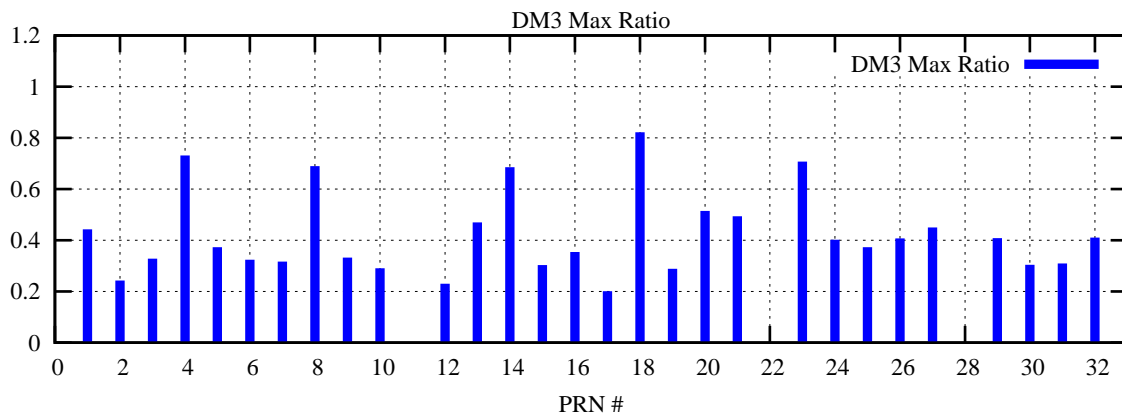

Ratio (PRN Bias/Threshold)

GpsWeek 2191 Day 0

Skinny (Type 0): PRN 8 22  
Broad (Type 2): PRN 7 15 17 21 24