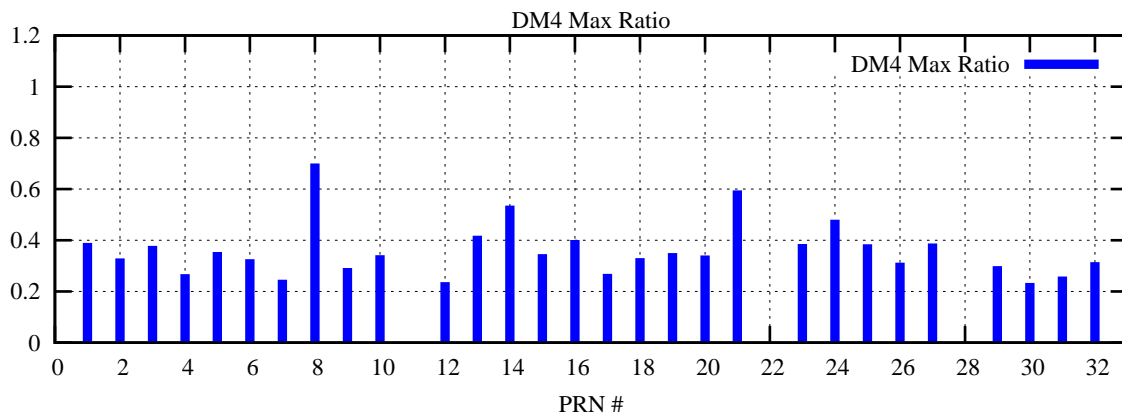

Ratio (PRN Bias/Threshold)

GpsWeek 2191 Day 0

Skinny (Type 0): PRN 8 22  
Broad (Type 2): PRN 7 15 17 21 24