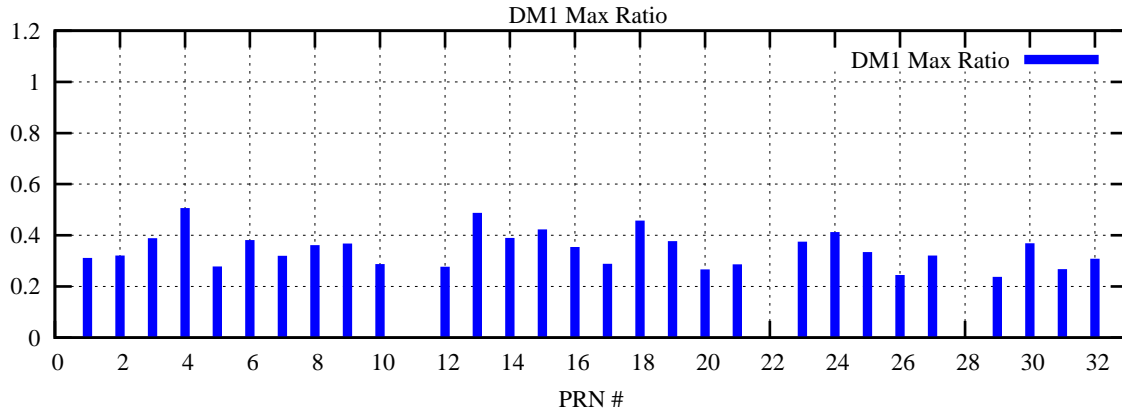

Ratio (PRN Bias/Threshold)

GpsWeek 2191 Day 0

Skinny (Type 0): PRN 8 22  
Broad (Type 2): PRN 7 15 17 21 24