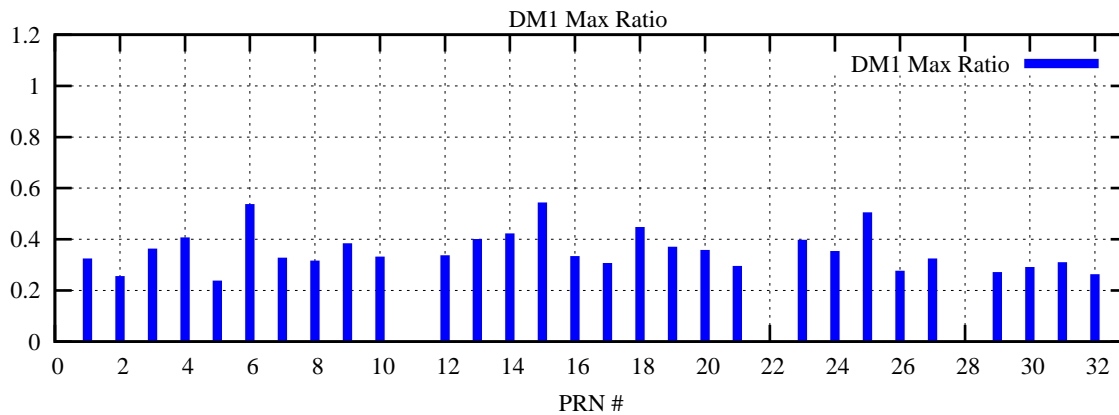

Ratio (PRN Bias/Threshold)

GpsWeek 2191 Day 6

Skinny (Type 0): PRN 8 22
Broad (Type 2): PRN 7 15 17 21 24