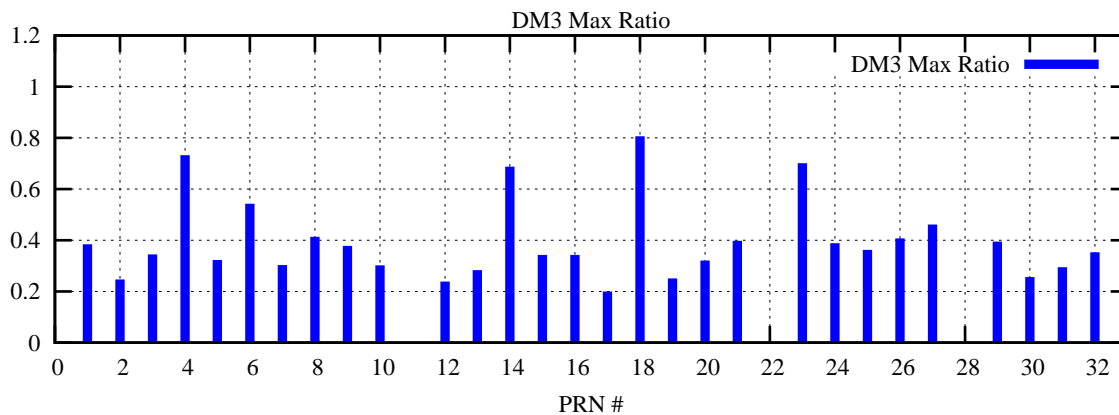

Ratio (PRN Bias/Threshold)

GpsWeek 2191 Day 6

Skinny (Type 0): PRN 8 22
Broad (Type 2): PRN 7 15 17 21 24