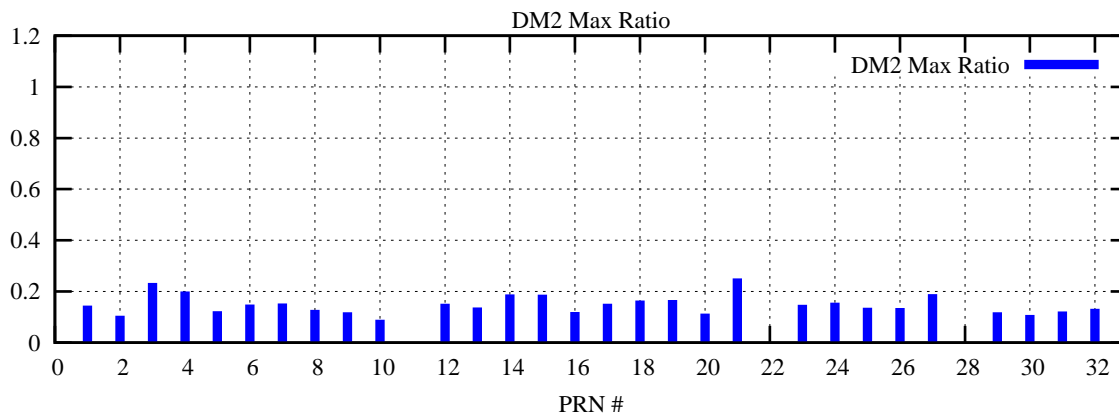

Ratio (PRN Bias/Threshold)

GpsWeek 2191 Day 6

Skinny (Type 0): PRN 8 22
Broad (Type 2): PRN 7 15 17 21 24