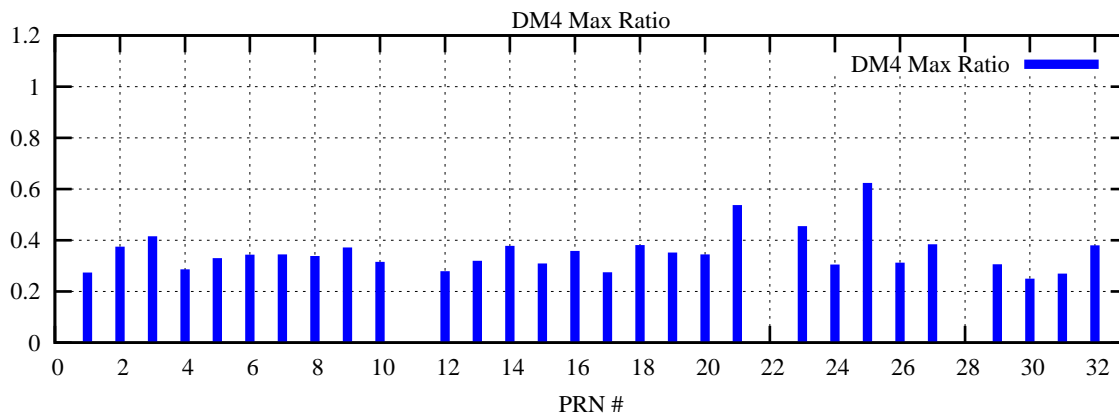

Ratio (PRN Bias/Threshold)

GpsWeek 2191 Day 6

Skinny (Type 0): PRN 8 22
Broad (Type 2): PRN 7 15 17 21 24