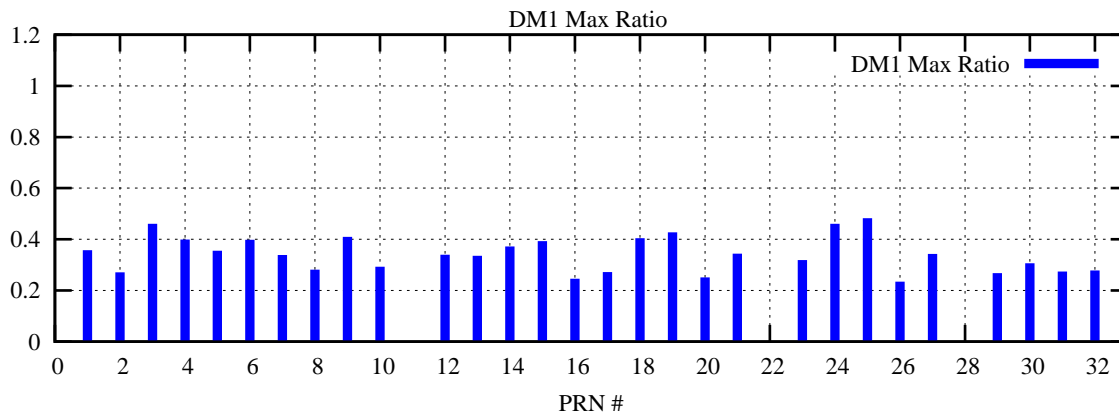

Ratio (PRN Bias/Threshold)

GpsWeek 2192 Day 1

Skinny (Type 0): PRN 8 22  
Broad (Type 2): PRN 7 15 17 21 24