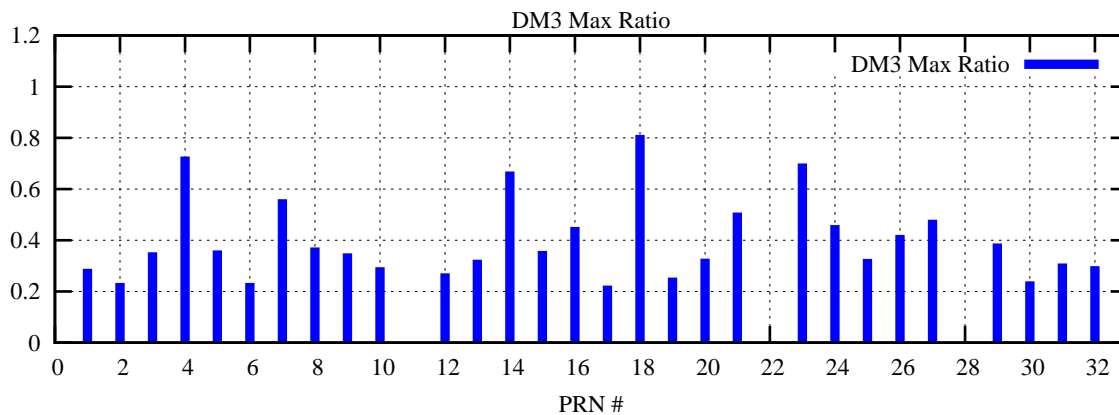

Ratio (PRN Bias/Threshold)

GpsWeek 2192 Day 1

Skinny (Type 0): PRN 8 22  
Broad (Type 2): PRN 7 15 17 21 24