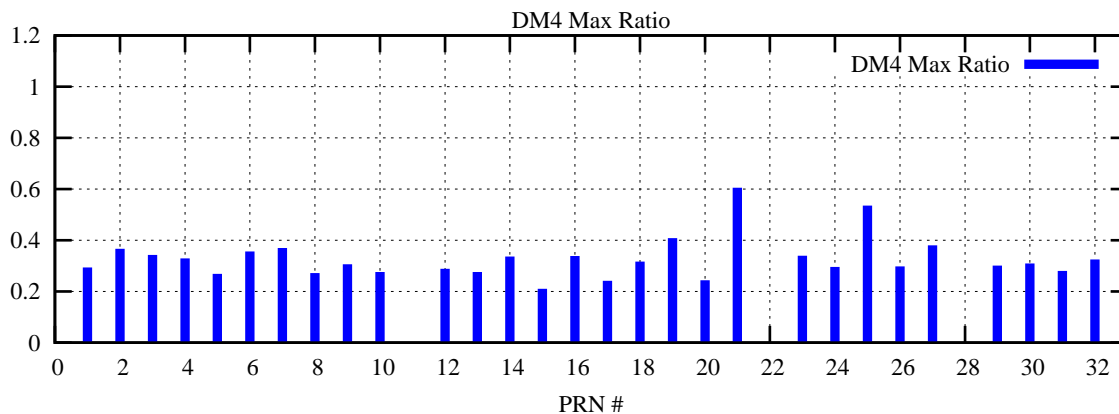

Ratio (PRN Bias/Threshold)

GpsWeek 2192 Day 1

Skinny (Type 0): PRN 8 22  
Broad (Type 2): PRN 7 15 17 21 24