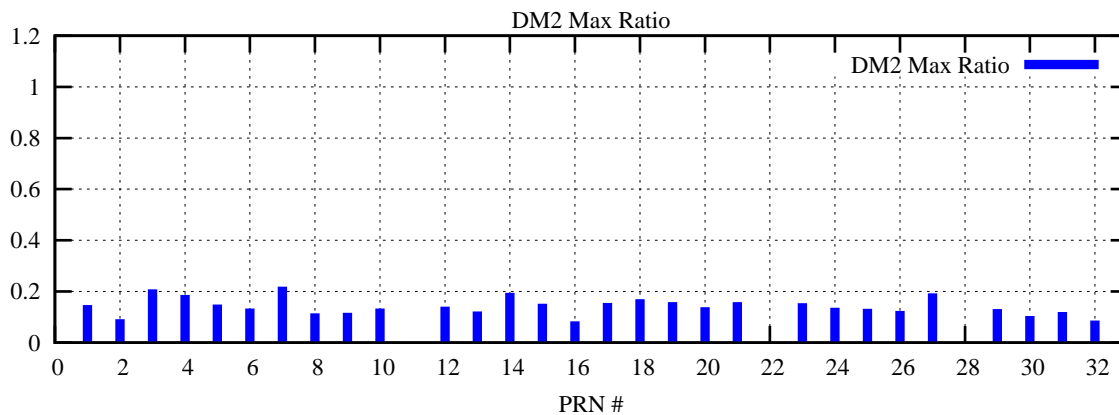

Ratio (PRN Bias/Threshold)

GpsWeek 2192 Day 1

Skinny (Type 0): PRN 8 22  
Broad (Type 2): PRN 7 15 17 21 24