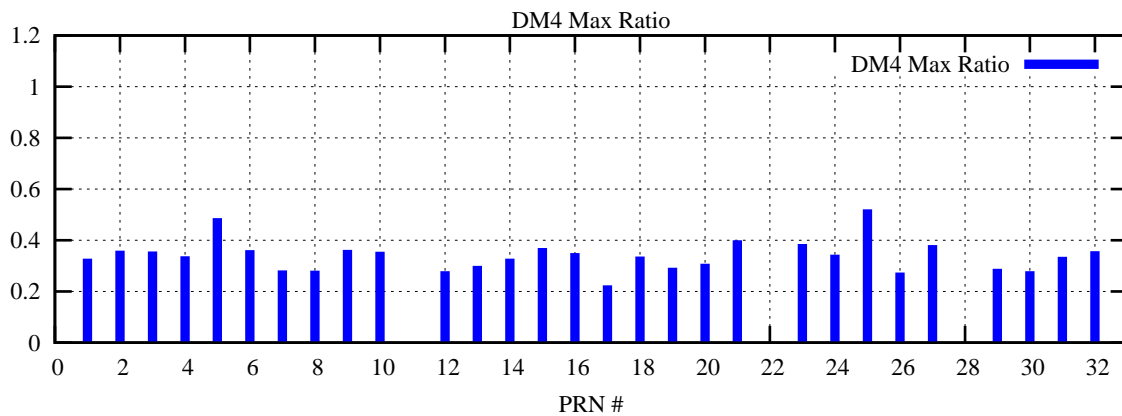

Ratio (PRN Bias/Threshold)

GpsWeek 2192 Day 3

Skinny (Type 0): PRN 8 22
Broad (Type 2): PRN 7 15 17 21 24