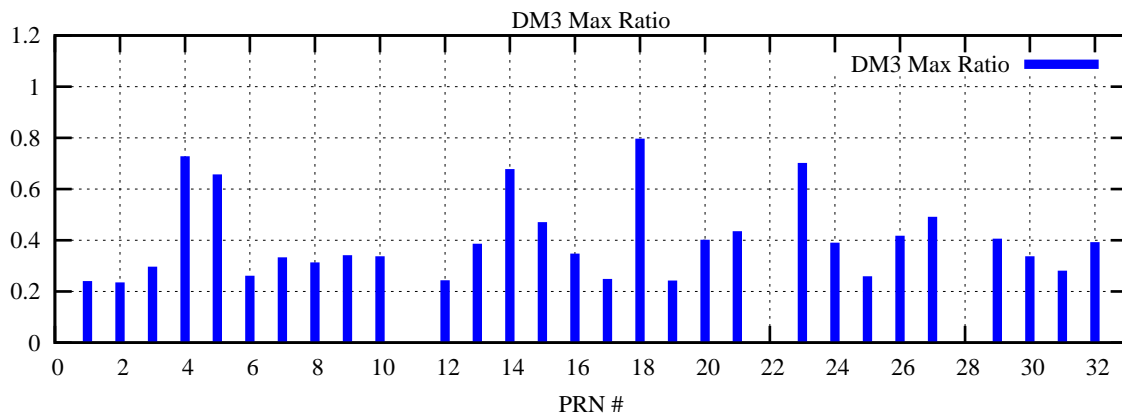

Ratio (PRN Bias/Threshold)

GpsWeek 2192 Day 3

Skinny (Type 0): PRN 8 22
Broad (Type 2): PRN 7 15 17 21 24