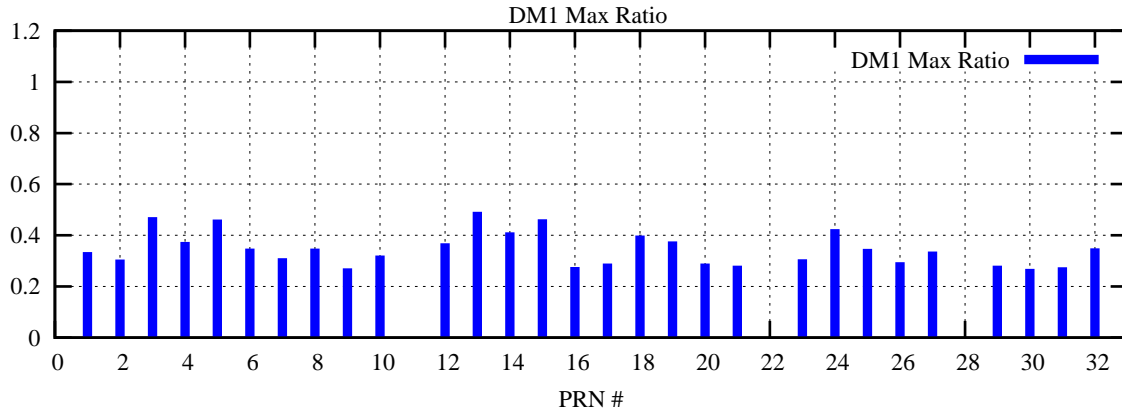

Ratio (PRN Bias/Threshold)

GpsWeek 2192 Day 3

Skinny (Type 0): PRN 8 22
Broad (Type 2): PRN 7 15 17 21 24