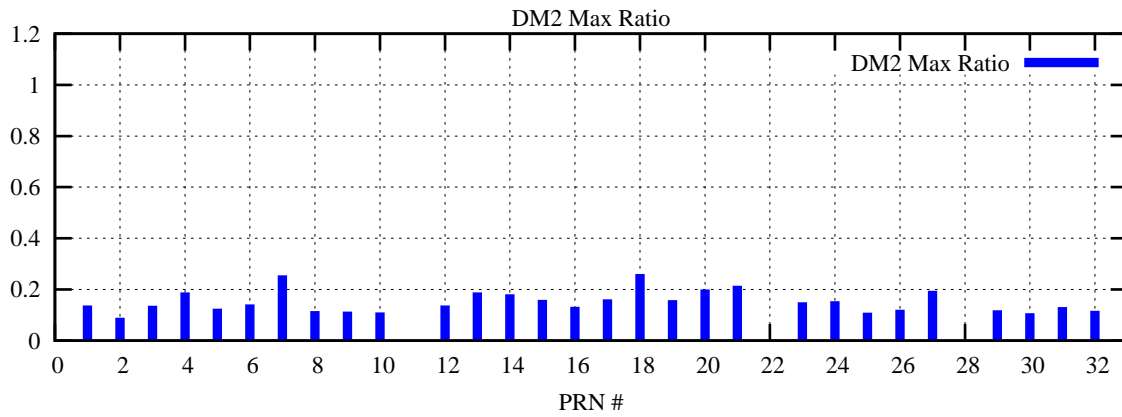

Ratio (PRN Bias/Threshold)

GpsWeek 2192 Day 3

Skinny (Type 0): PRN 8 22
Broad (Type 2): PRN 7 15 17 21 24