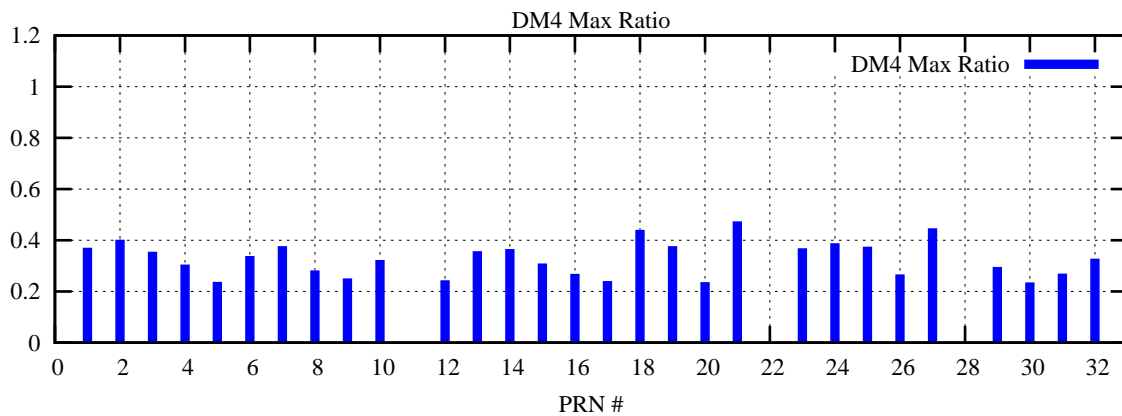

Ratio (PRN Bias/Threshold)

GpsWeek 2192 Day 6

Skinny (Type 0): PRN 8 22
Broad (Type 2): PRN 7 15 17 21 24