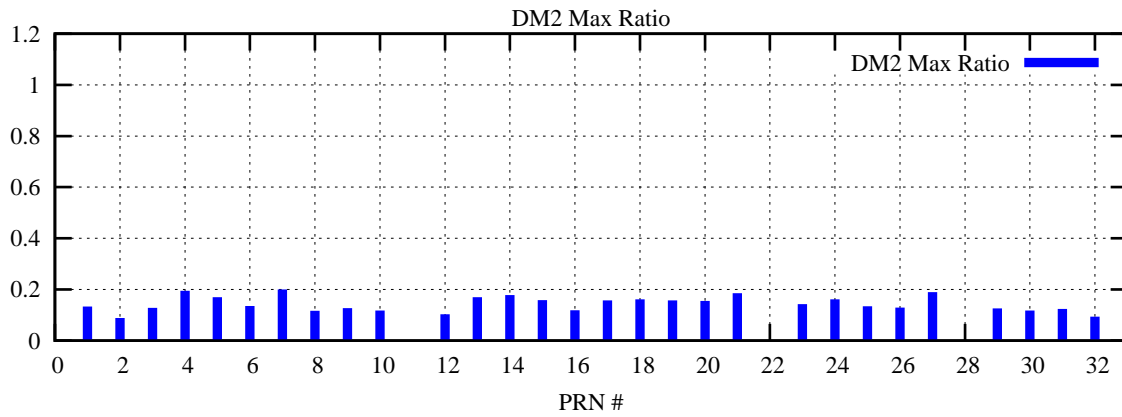

Ratio (PRN Bias/Threshold)

GpsWeek 2192 Day 6

Skinny (Type 0): PRN 8 22
Broad (Type 2): PRN 7 15 17 21 24