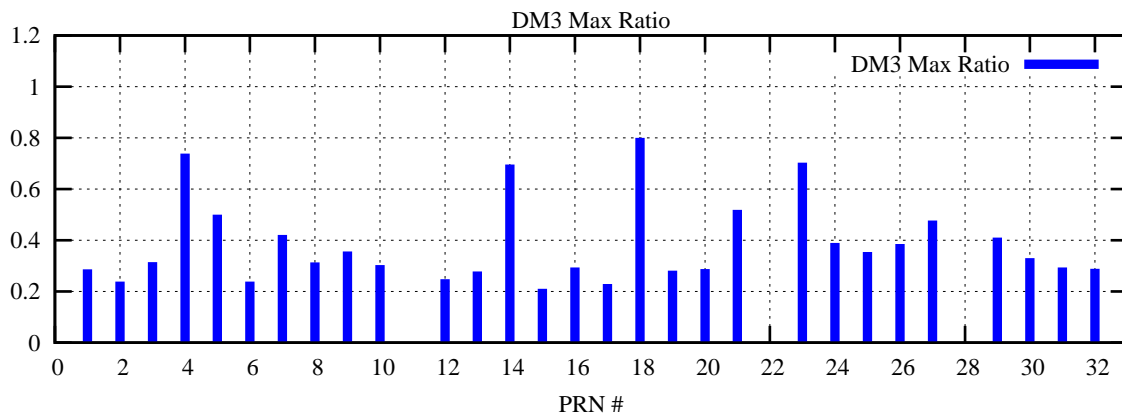

Ratio (PRN Bias/Threshold)

GpsWeek 2192 Day 6

Skinny (Type 0): PRN 8 22
Broad (Type 2): PRN 7 15 17 21 24