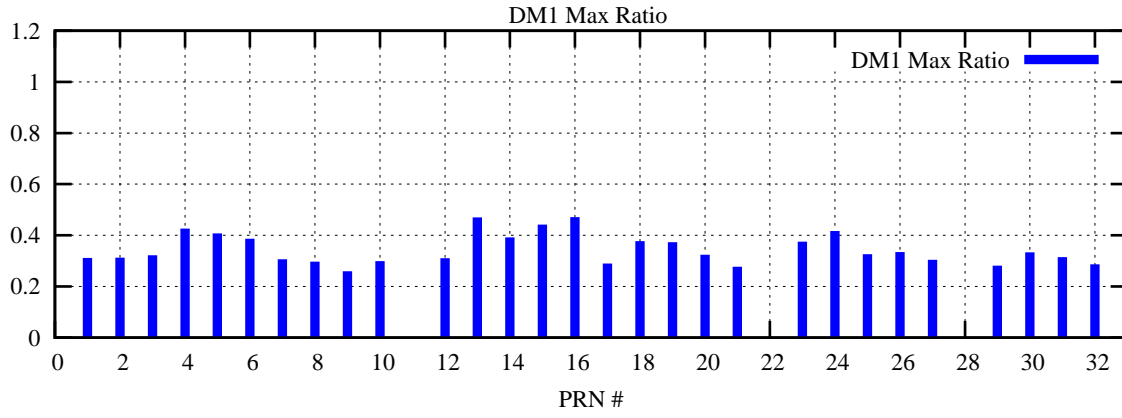

Ratio (PRN Bias/Threshold)

GpsWeek 2192 Day 6

Skinny (Type 0): PRN 8 22
Broad (Type 2): PRN 7 15 17 21 24