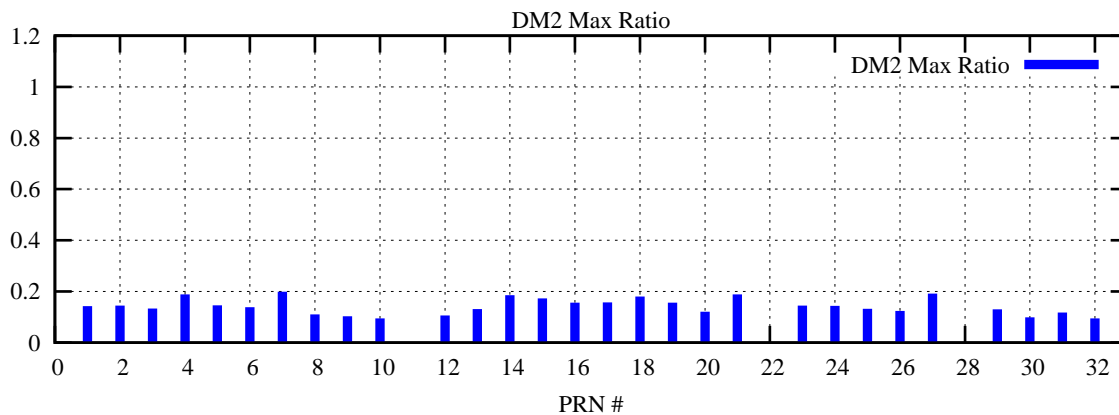

Ratio (PRN Bias/Threshold)

GpsWeek 2193 Day 0

Skinny (Type 0): PRN 8 22  
Broad (Type 2): PRN 7 15 17 21 24