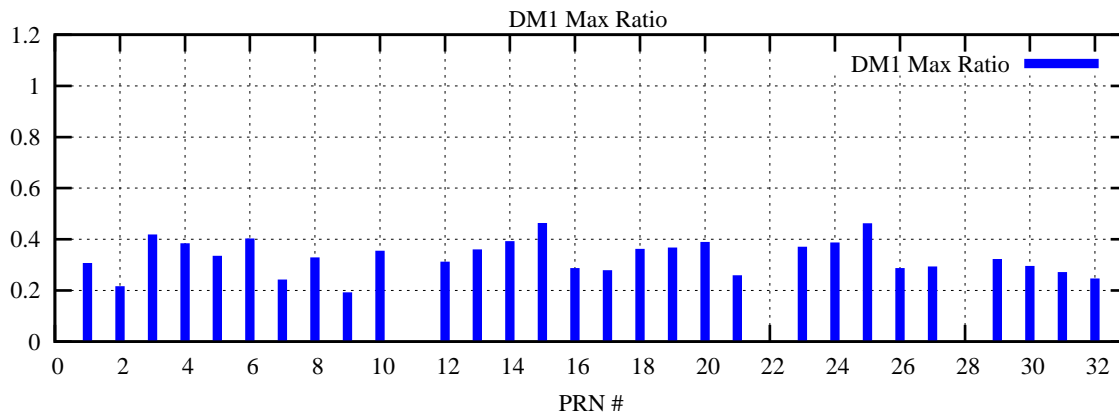

Ratio (PRN Bias/Threshold)

GpsWeek 2193 Day 0

Skinny (Type 0): PRN 8 22  
Broad (Type 2): PRN 7 15 17 21 24