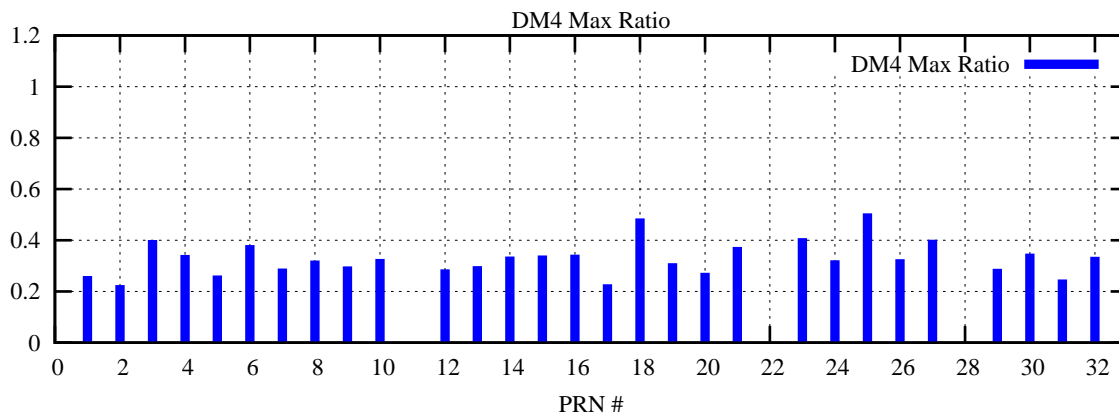

Ratio (PRN Bias/Threshold)

GpsWeek 2193 Day 0

Skinny (Type 0): PRN 8 22  
Broad (Type 2): PRN 7 15 17 21 24