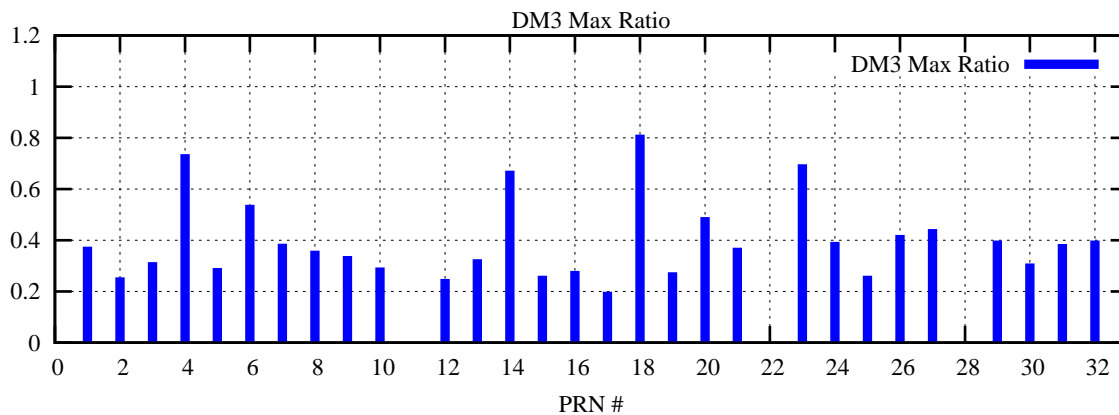

Ratio (PRN Bias/Threshold)

GpsWeek 2193 Day 0

Skinny (Type 0): PRN 8 22  
Broad (Type 2): PRN 7 15 17 21 24