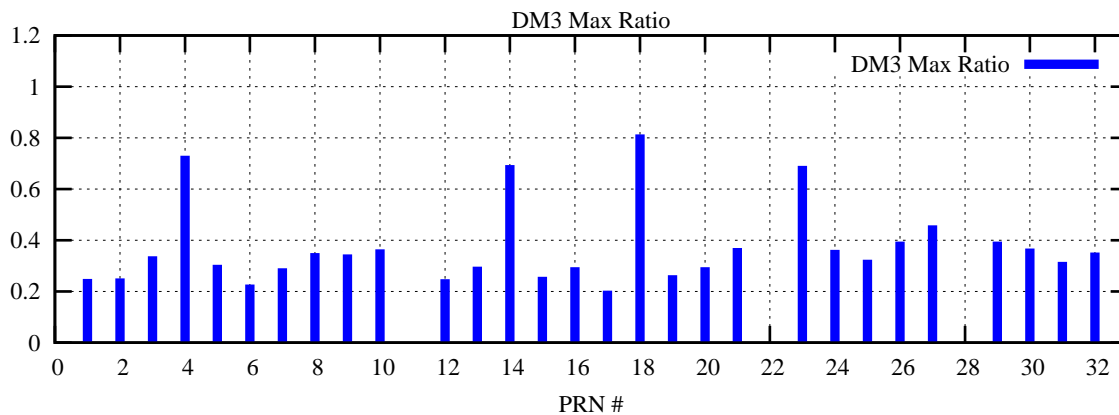

Ratio (PRN Bias/Threshold)

GpsWeek 2194 Day 0

Skinny (Type 0): PRN 8 22  
Broad (Type 2): PRN 7 15 17 21 24