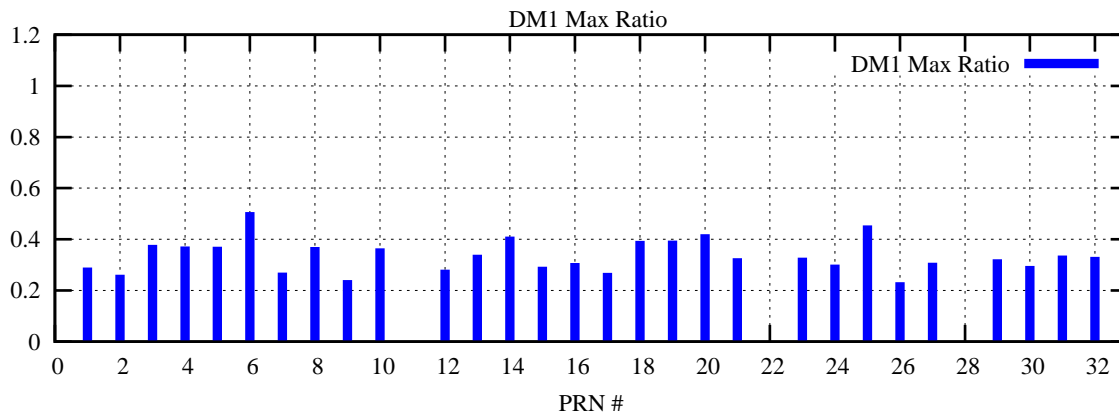

Ratio (PRN Bias/Threshold)

GpsWeek 2194 Day 0

Skinny (Type 0): PRN 8 22  
Broad (Type 2): PRN 7 15 17 21 24