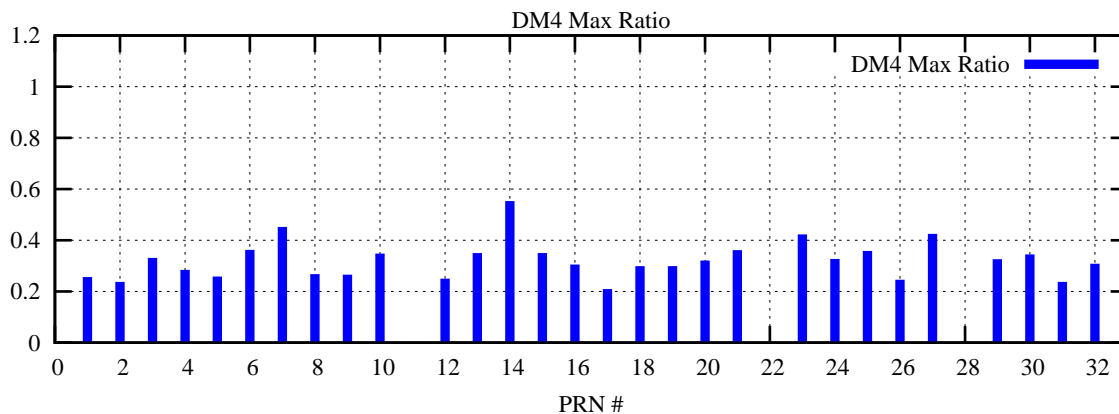

Ratio (PRN Bias/Threshold)

GpsWeek 2194 Day 0

Skinny (Type 0): PRN 8 22  
Broad (Type 2): PRN 7 15 17 21 24