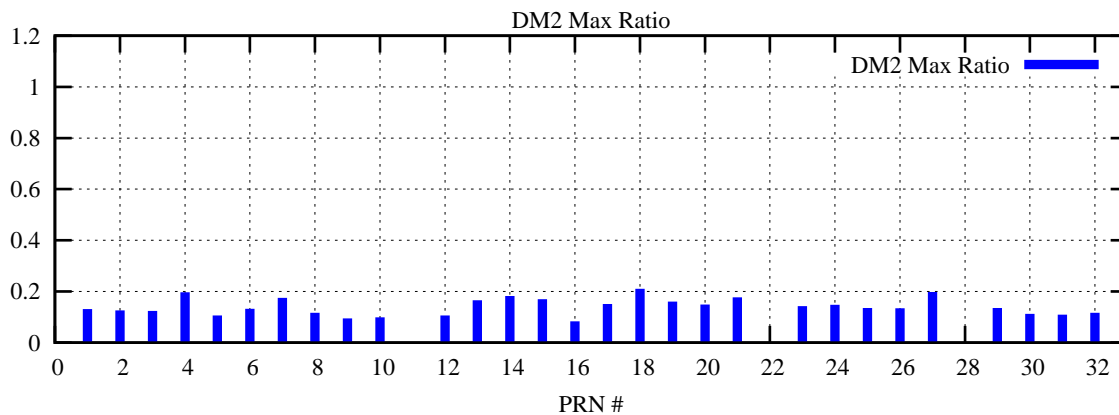

Ratio (PRN Bias/Threshold)

GpsWeek 2194 Day 0

Skinny (Type 0): PRN 8 22  
Broad (Type 2): PRN 7 15 17 21 24