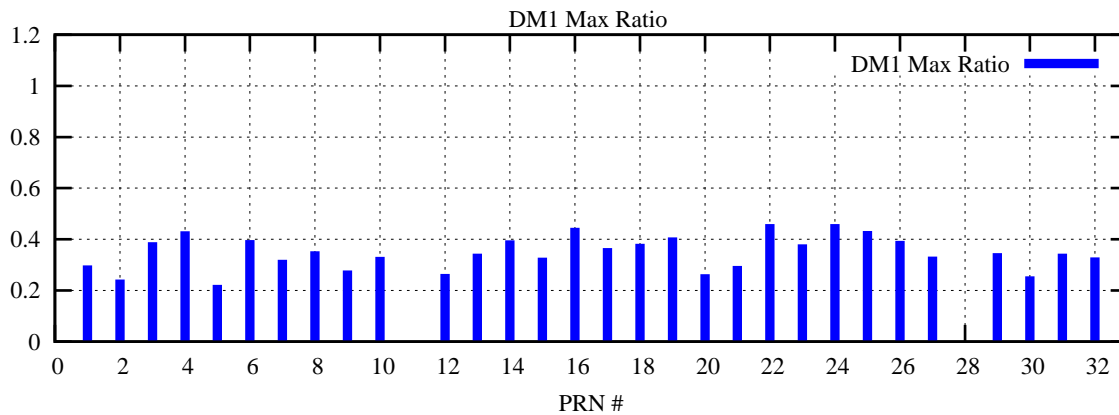

Ratio (PRN Bias/Threshold)

GpsWeek 2195 Day 0

Skinny (Type 0): PRN 8 22
Broad (Type 2): PRN 7 15 17 21 24