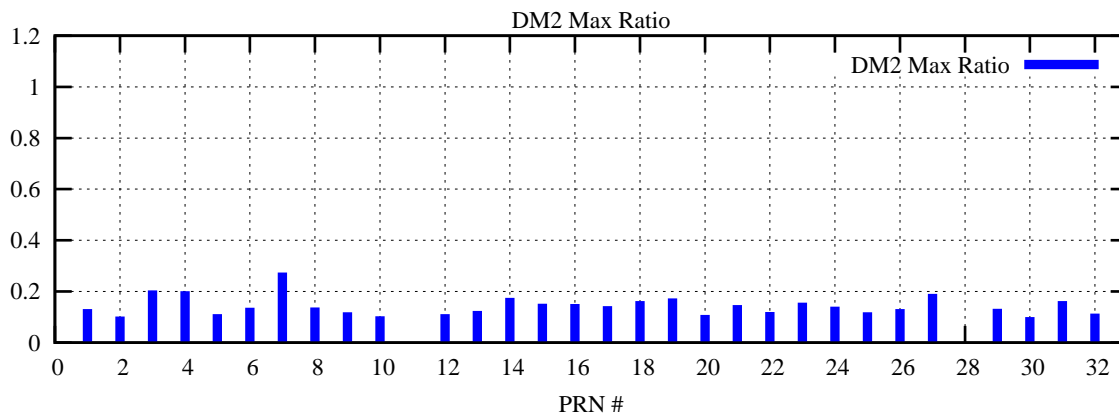

Ratio (PRN Bias/Threshold)

GpsWeek 2195 Day 0

Skinny (Type 0): PRN 8 22
Broad (Type 2): PRN 7 15 17 21 24