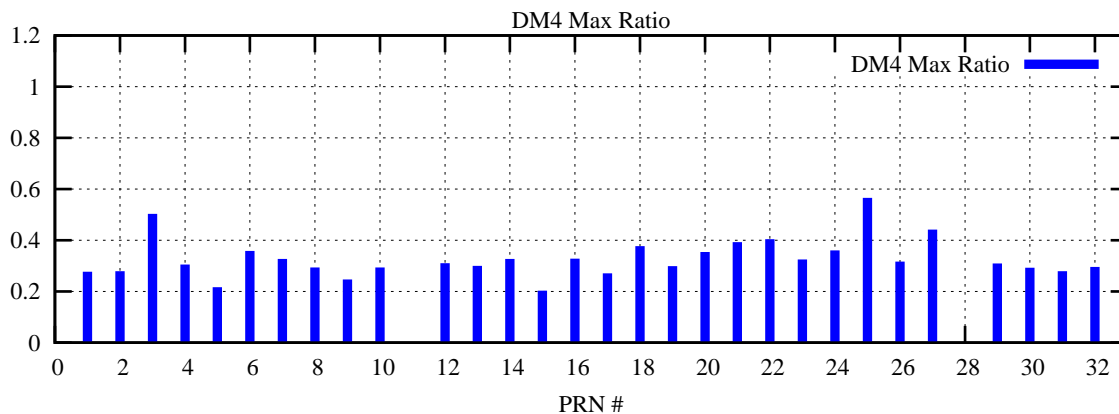

Ratio (PRN Bias/Threshold)

GpsWeek 2195 Day 0

Skinny (Type 0): PRN 8 22
Broad (Type 2): PRN 7 15 17 21 24