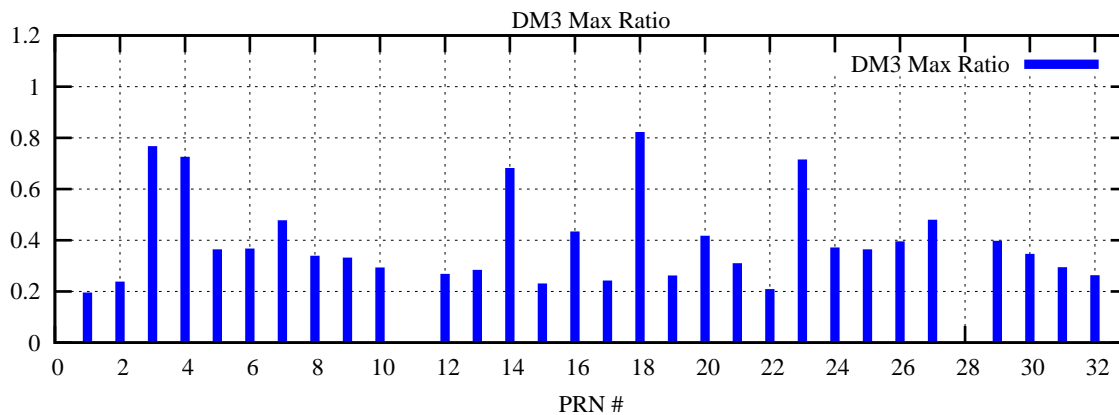

Ratio (PRN Bias/Threshold)

GpsWeek 2195 Day 0

Skinny (Type 0): PRN 8 22
Broad (Type 2): PRN 7 15 17 21 24