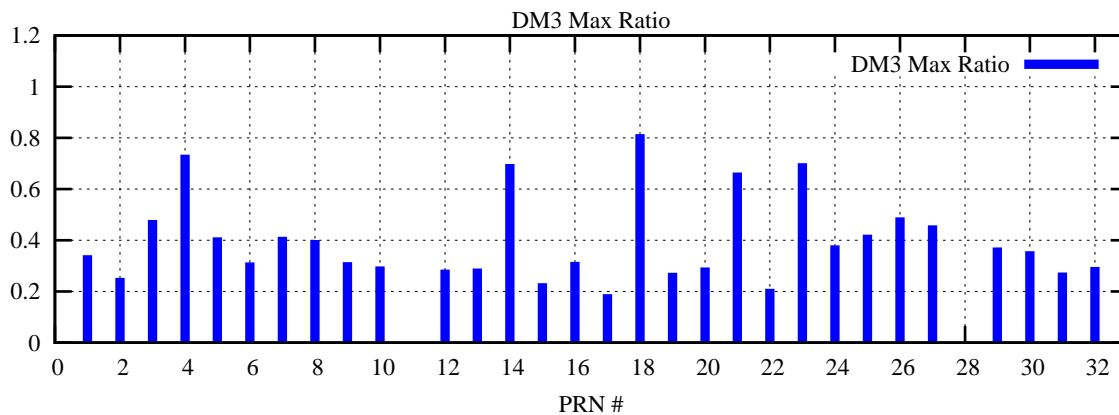

Ratio (PRN Bias/Threshold)

GpsWeek 2199 Day 0

Skinny (Type 0): PRN 8 22  
Broad (Type 2): PRN 7 15 17 21 24