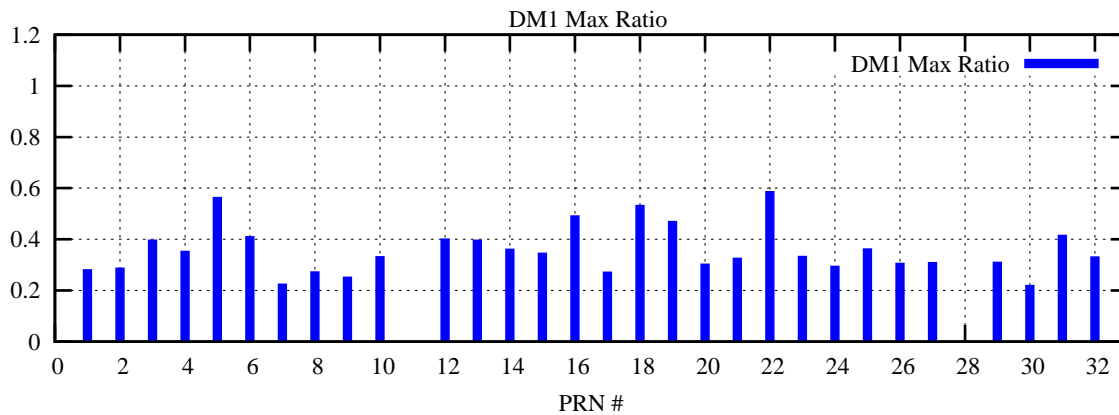

Ratio (PRN Bias/Threshold)

GpsWeek 2199 Day 0

Skinny (Type 0): PRN 8 22  
Broad (Type 2): PRN 7 15 17 21 24