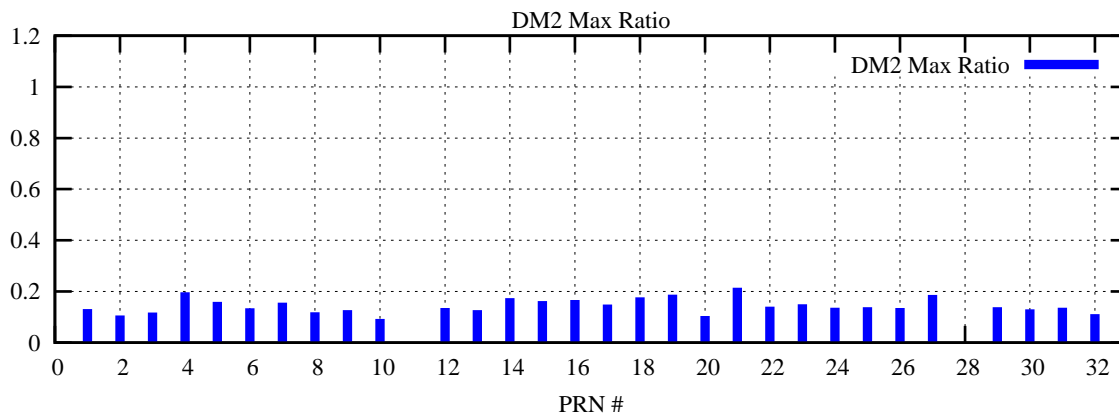

Ratio (PRN Bias/Threshold)

GpsWeek 2199 Day 0

Skinny (Type 0): PRN 8 22  
Broad (Type 2): PRN 7 15 17 21 24