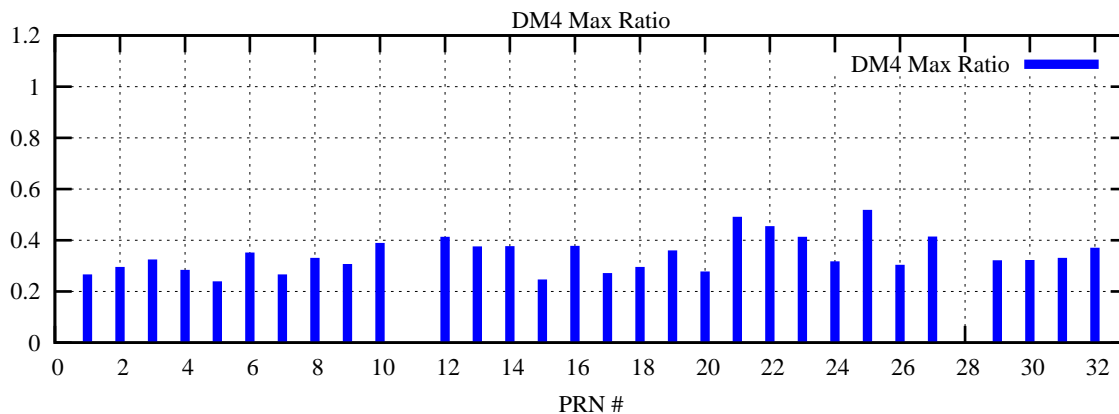

Ratio (PRN Bias/Threshold)

GpsWeek 2199 Day 0

Skinny (Type 0): PRN 8 22  
Broad (Type 2): PRN 7 15 17 21 24