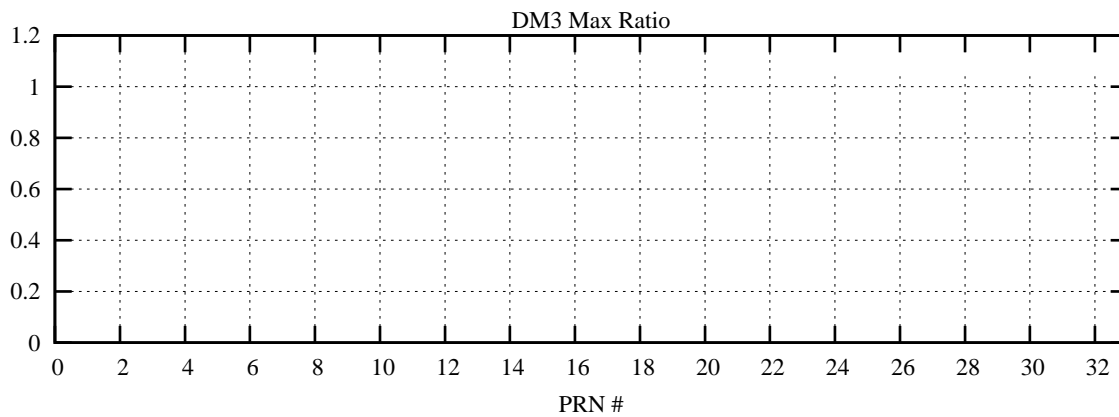

Ratio (PRN Bias/Threshold)

GpsWeek 2200 Day 0

Skinny (Type 0): PRN 8 22
Broad (Type 2): PRN 7 15 17 21 24