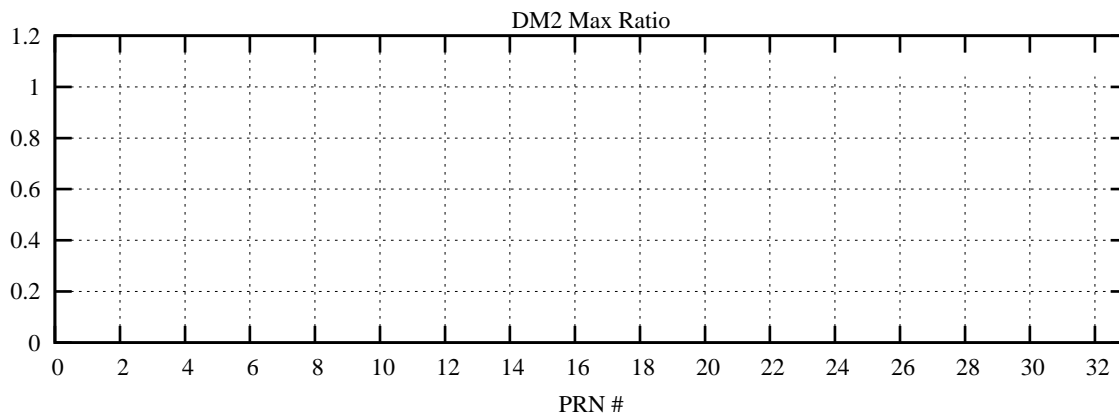

Ratio (PRN Bias/Threshold)

GpsWeek 2200 Day 0

Skinny (Type 0): PRN 8 22
Broad (Type 2): PRN 7 15 17 21 24