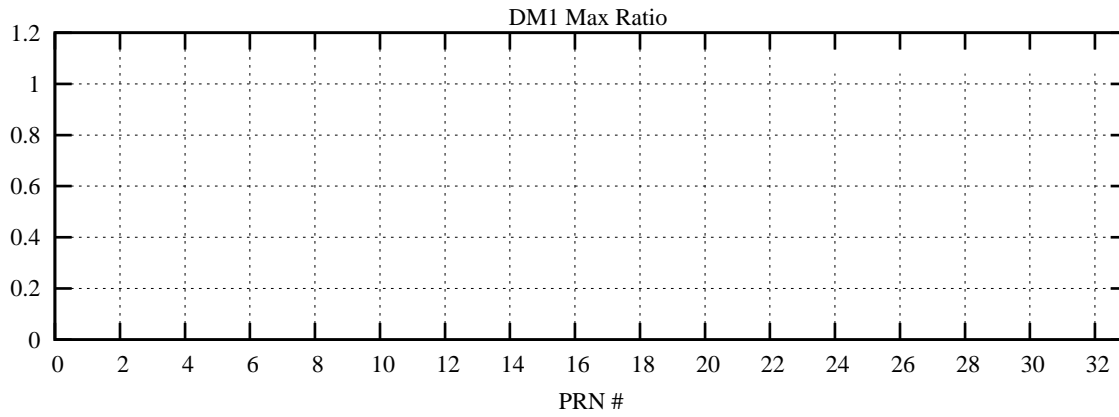

Ratio (PRN Bias/Threshold)

GpsWeek 2200 Day 0

Skinny (Type 0): PRN 8 22
Broad (Type 2): PRN 7 15 17 21 24