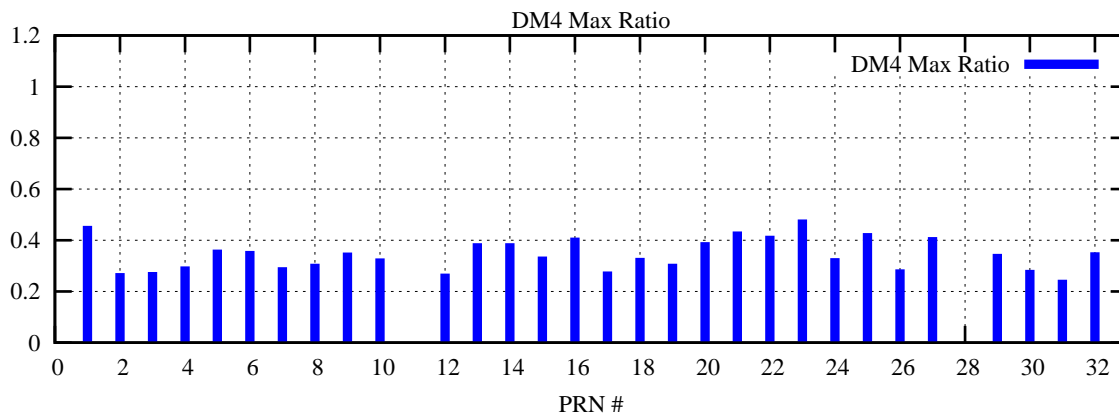

Ratio (PRN Bias/Threshold)

GpsWeek 2200 Day 6

Skinny (Type 0): PRN 8 22
Broad (Type 2): PRN 7 15 17 21 24