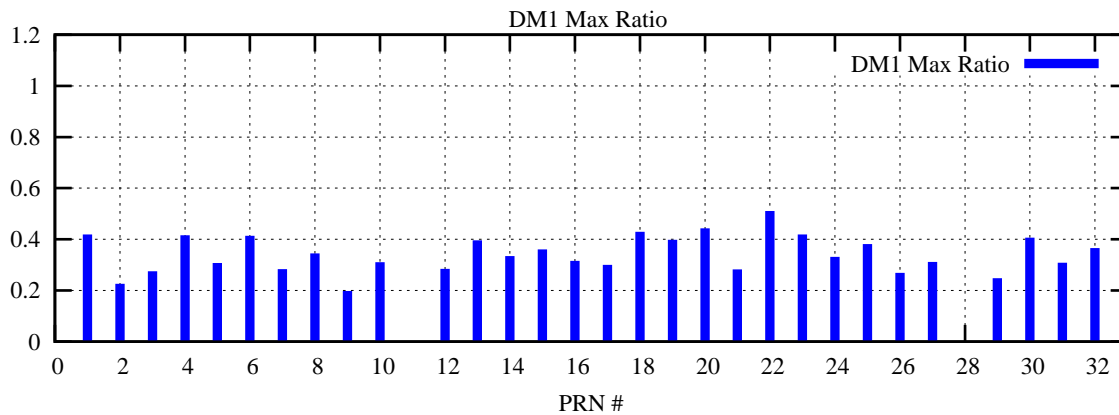

Ratio (PRN Bias/Threshold)

GpsWeek 2200 Day 6

Skinny (Type 0): PRN 8 22
Broad (Type 2): PRN 7 15 17 21 24