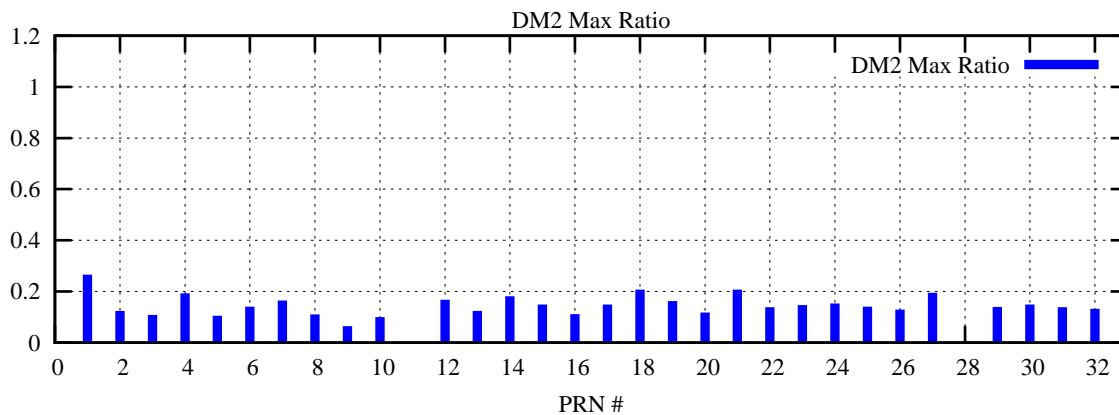

Ratio (PRN Bias/Threshold)

GpsWeek 2200 Day 6

Skinny (Type 0): PRN 8 22
Broad (Type 2): PRN 7 15 17 21 24