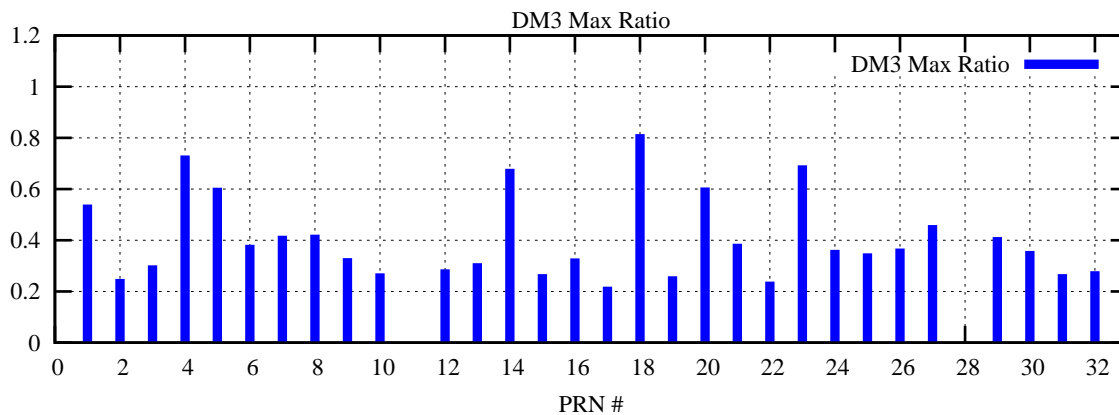

Ratio (PRN Bias/Threshold)

GpsWeek 2200 Day 6

Skinny (Type 0): PRN 8 22
Broad (Type 2): PRN 7 15 17 21 24