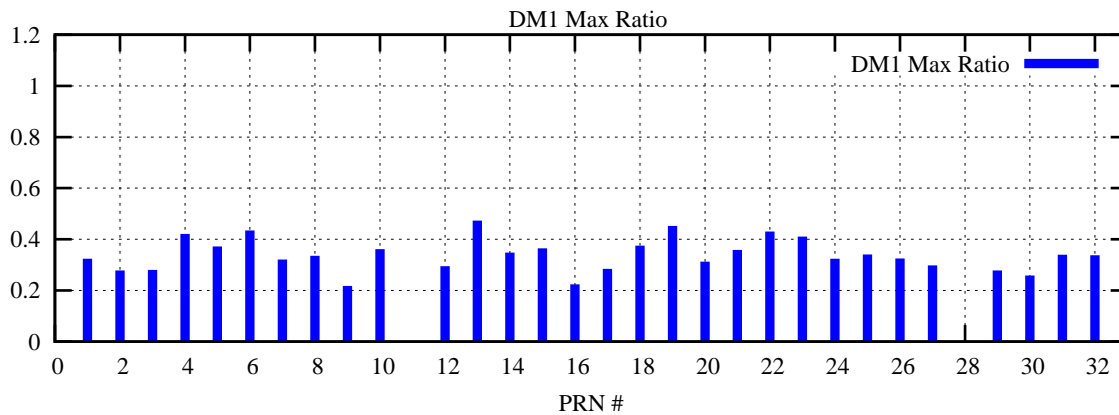

Ratio (PRN Bias/Threshold)

GpsWeek 2201 Day 0

Skinny (Type 0): PRN 8 22
Broad (Type 2): PRN 7 15 17 21 24