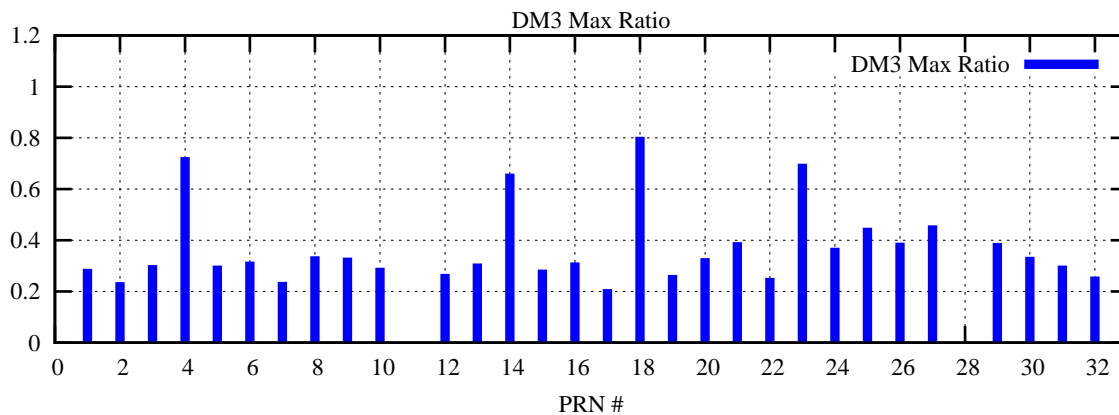

Ratio (PRN Bias/Threshold)

GpsWeek 2201 Day 0

Skinny (Type 0): PRN 8 22
Broad (Type 2): PRN 7 15 17 21 24