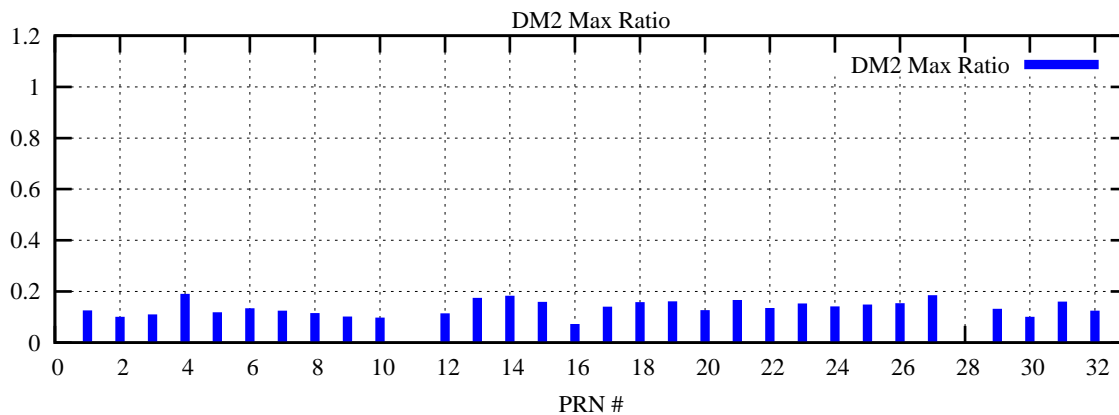

Ratio (PRN Bias/Threshold)

GpsWeek 2201 Day 0

Skinny (Type 0): PRN 8 22
Broad (Type 2): PRN 7 15 17 21 24