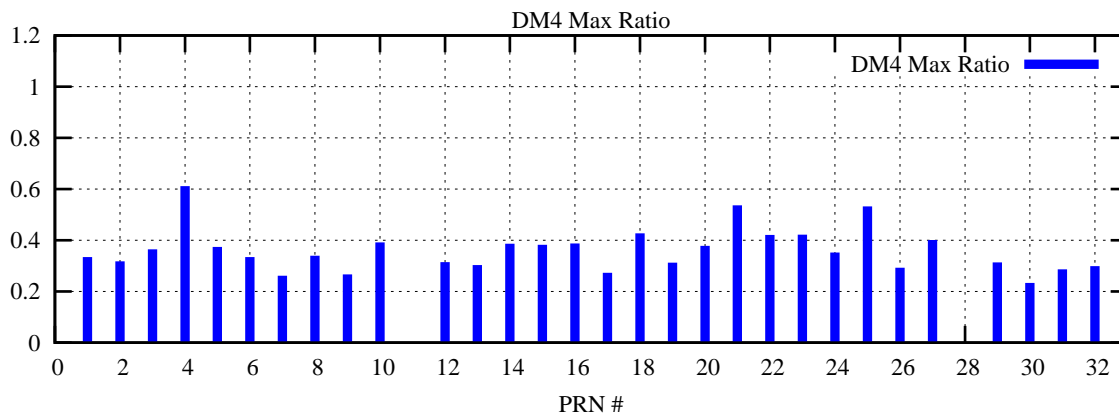

Ratio (PRN Bias/Threshold)

GpsWeek 2201 Day 0

Skinny (Type 0): PRN 8 22
Broad (Type 2): PRN 7 15 17 21 24