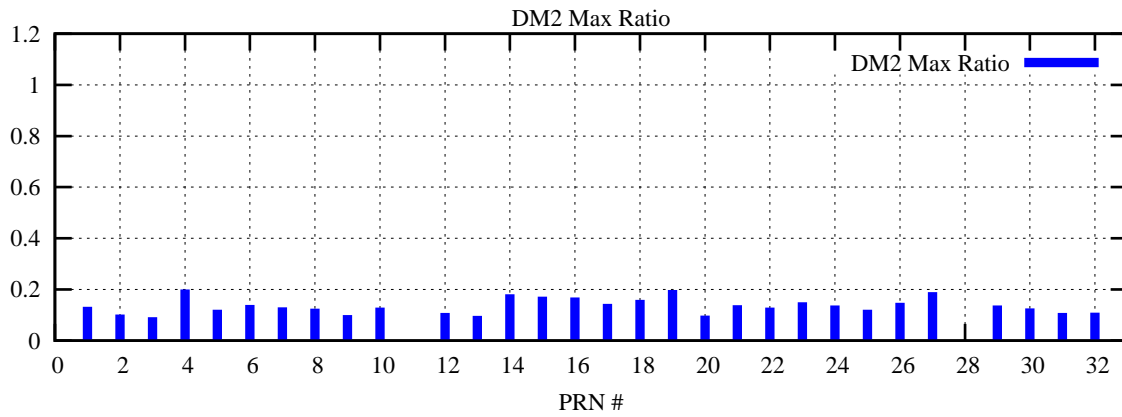

Ratio (PRN Bias/Threshold)

GpsWeek 2201 Day 2

Skinny (Type 0): PRN 8 22
Broad (Type 2): PRN 7 15 17 21 24