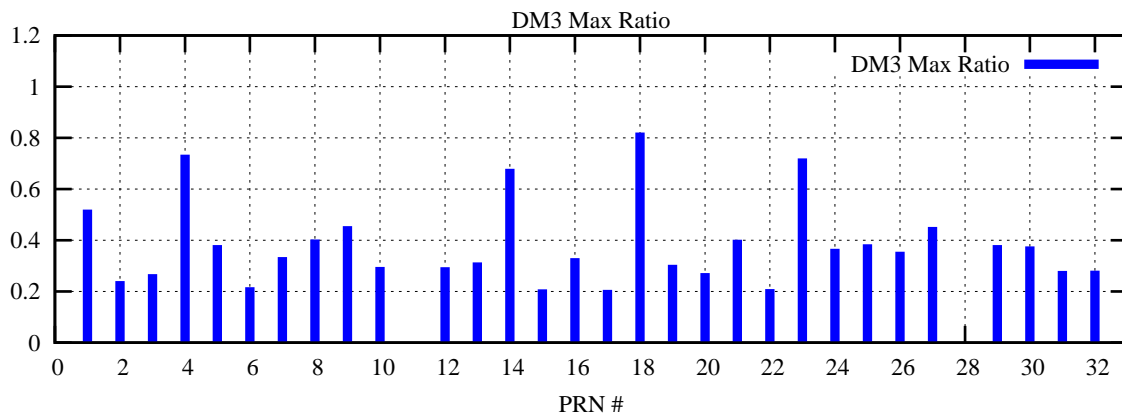

Ratio (PRN Bias/Threshold)

GpsWeek 2201 Day 2

Skinny (Type 0): PRN 8 22
Broad (Type 2): PRN 7 15 17 21 24