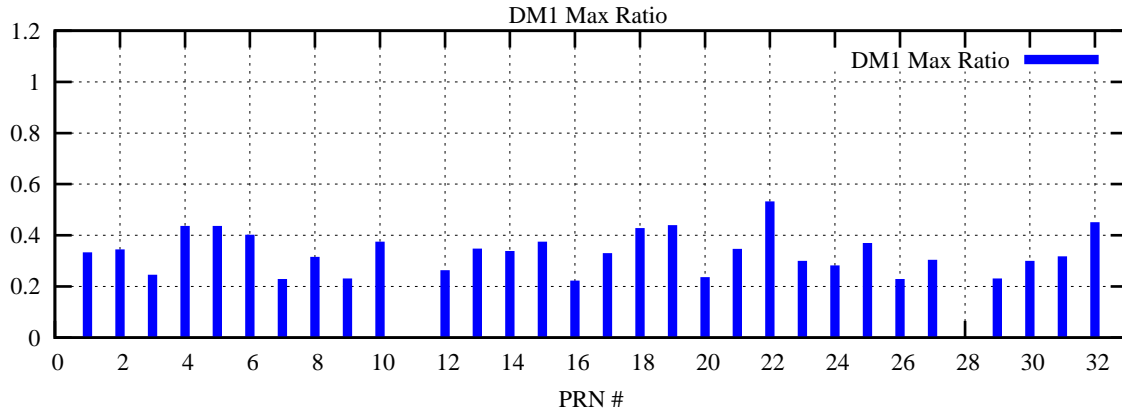

Ratio (PRN Bias/Threshold)

GpsWeek 2201 Day 2

Skinny (Type 0): PRN 8 22
Broad (Type 2): PRN 7 15 17 21 24