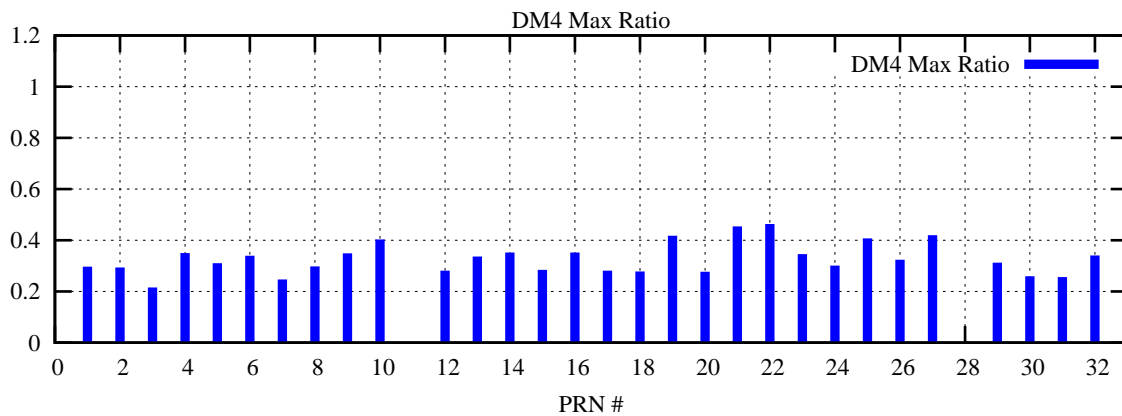

Ratio (PRN Bias/Threshold)

GpsWeek 2201 Day 2

Skinny (Type 0): PRN 8 22
Broad (Type 2): PRN 7 15 17 21 24