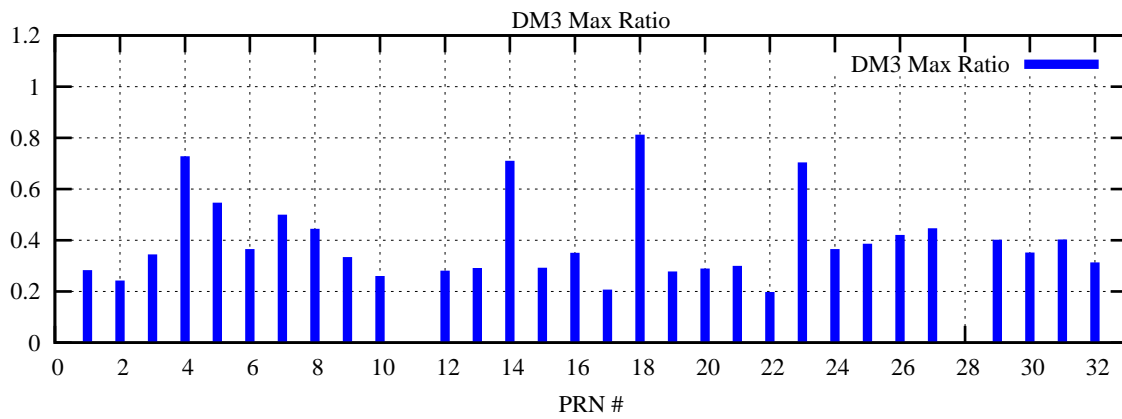

Ratio (PRN Bias/Threshold)

GpsWeek 2202 Day 0

Skinny (Type 0): PRN 8 22
Broad (Type 2): PRN 7 15 17 21 24