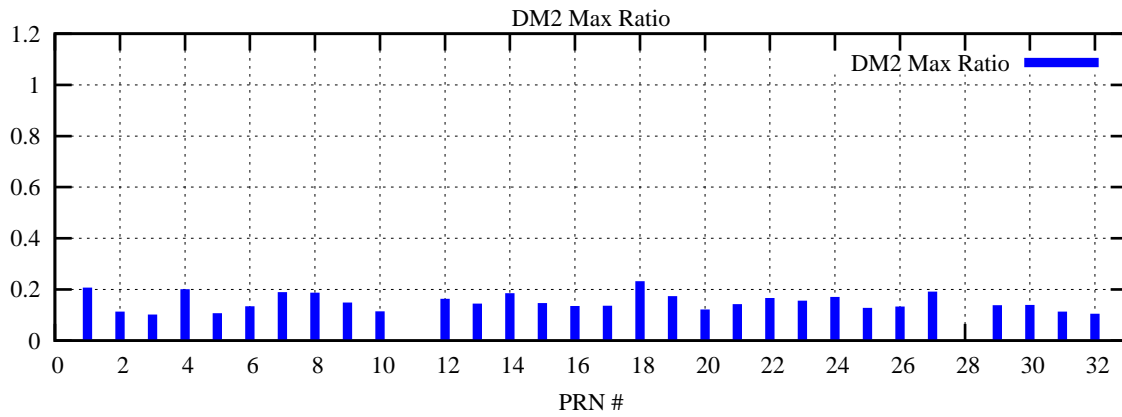

Ratio (PRN Bias/Threshold)

GpsWeek 2202 Day 0

Skinny (Type 0): PRN 8 22
Broad (Type 2): PRN 7 15 17 21 24