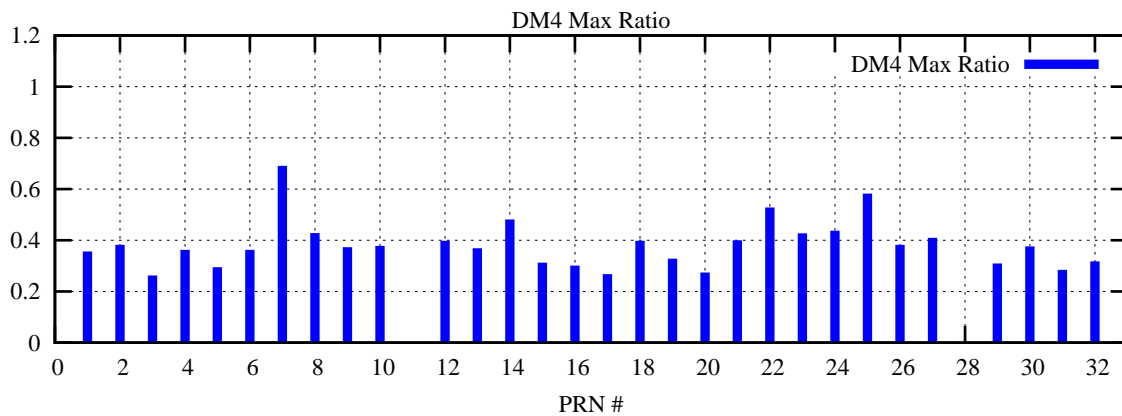

Ratio (PRN Bias/Threshold)

GpsWeek 2202 Day 0

Skinny (Type 0): PRN 8 22
Broad (Type 2): PRN 7 15 17 21 24