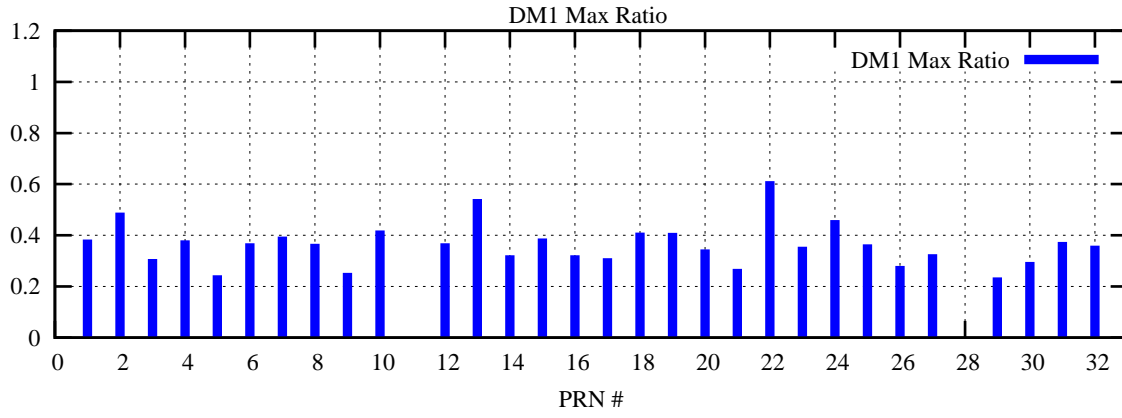

Ratio (PRN Bias/Threshold)

GpsWeek 2202 Day 0

Skinny (Type 0): PRN 8 22
Broad (Type 2): PRN 7 15 17 21 24