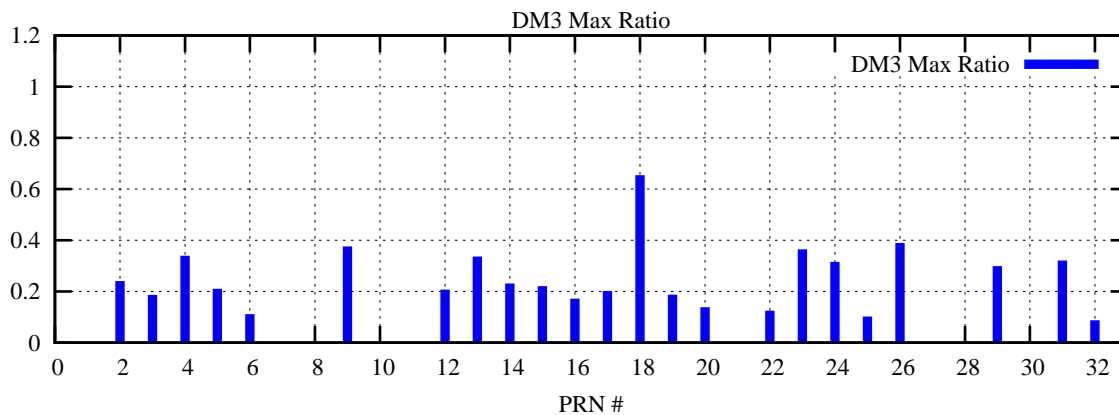

Ratio (PRN Bias/Threshold)

GpsWeek 2202 Day 1

Skinny (Type 0): PRN 8 22
Broad (Type 2): PRN 7 15 17 21 24