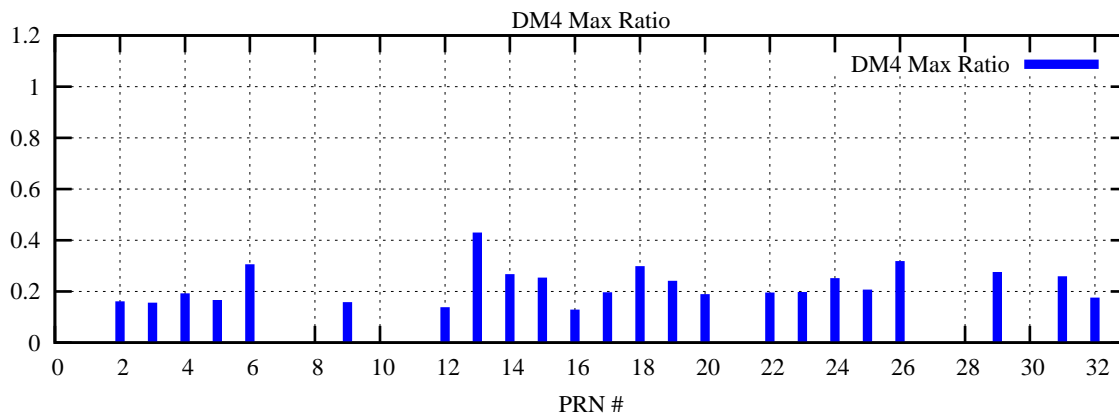

Ratio (PRN Bias/Threshold)

GpsWeek 2202 Day 1

Skinny (Type 0): PRN 8 22
Broad (Type 2): PRN 7 15 17 21 24