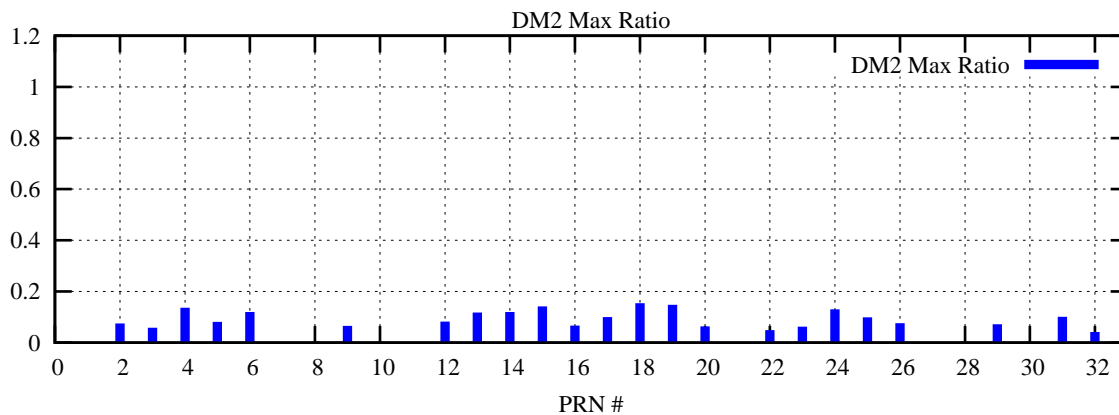

Ratio (PRN Bias/Threshold)

GpsWeek 2202 Day 1

Skinny (Type 0): PRN 8 22
Broad (Type 2): PRN 7 15 17 21 24