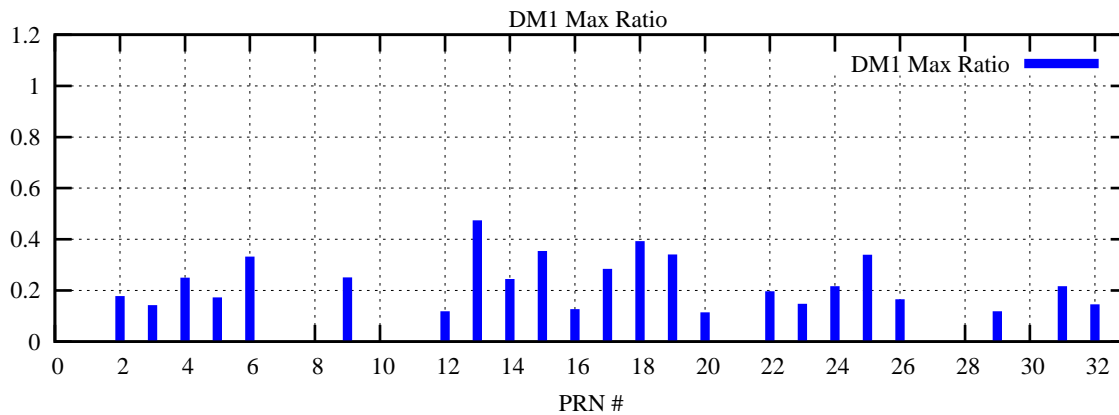

Ratio (PRN Bias/Threshold)

GpsWeek 2202 Day 1

Skinny (Type 0): PRN 8 22
Broad (Type 2): PRN 7 15 17 21 24