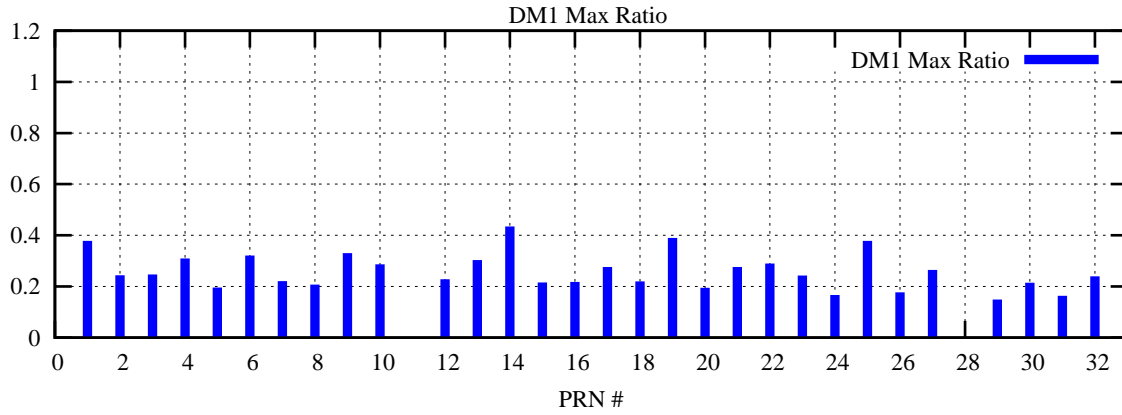

Ratio (PRN Bias/Threshold)

GpsWeek 2202 Day 3

Skinny (Type 0): PRN 8 22
Broad (Type 2): PRN 7 15 17 21 24