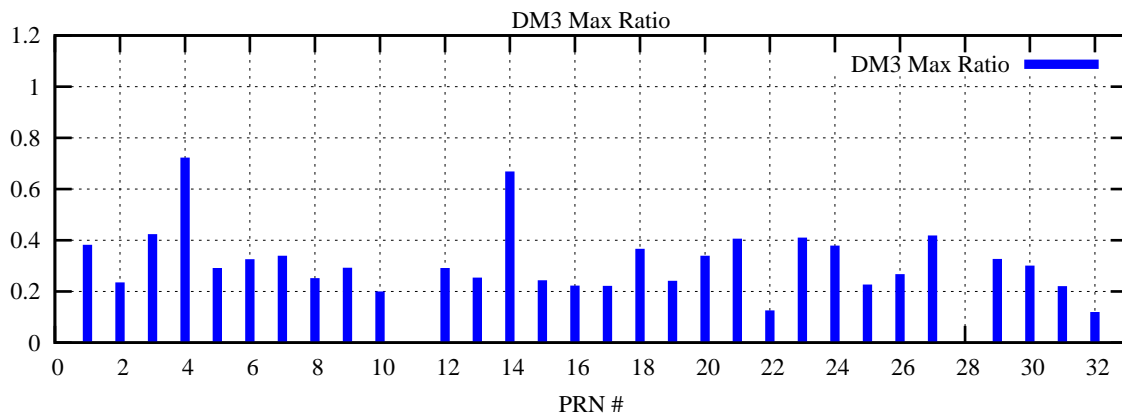

Ratio (PRN Bias/Threshold)

GpsWeek 2202 Day 3

Skinny (Type 0): PRN 8 22
Broad (Type 2): PRN 7 15 17 21 24