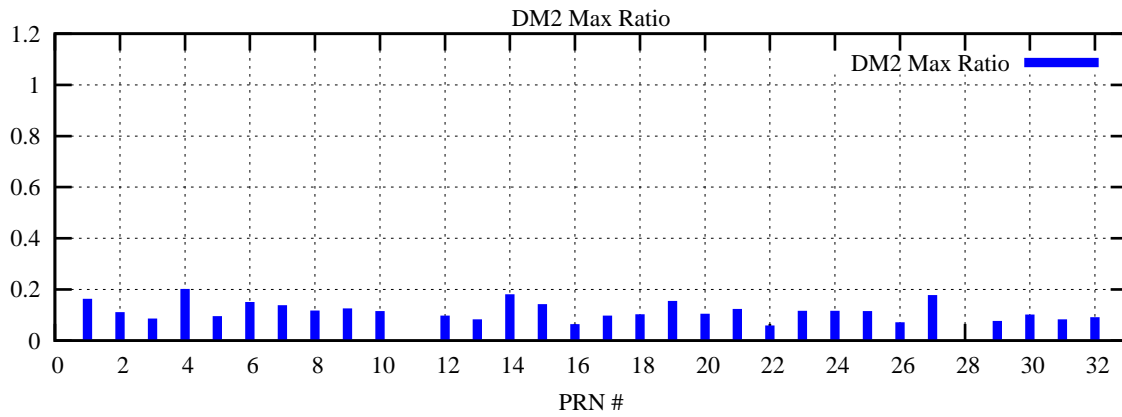

Ratio (PRN Bias/Threshold)

GpsWeek 2202 Day 3

Skinny (Type 0): PRN 8 22
Broad (Type 2): PRN 7 15 17 21 24