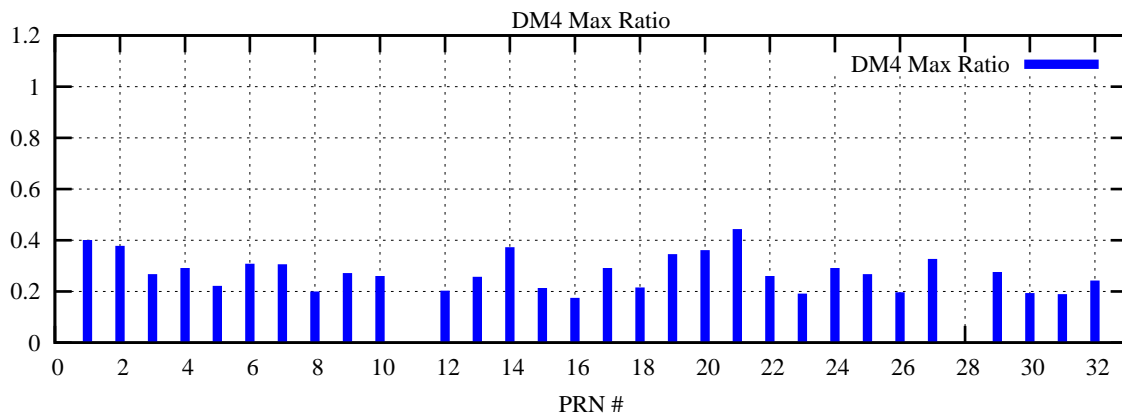

Ratio (PRN Bias/Threshold)

GpsWeek 2202 Day 3

Skinny (Type 0): PRN 8 22
Broad (Type 2): PRN 7 15 17 21 24