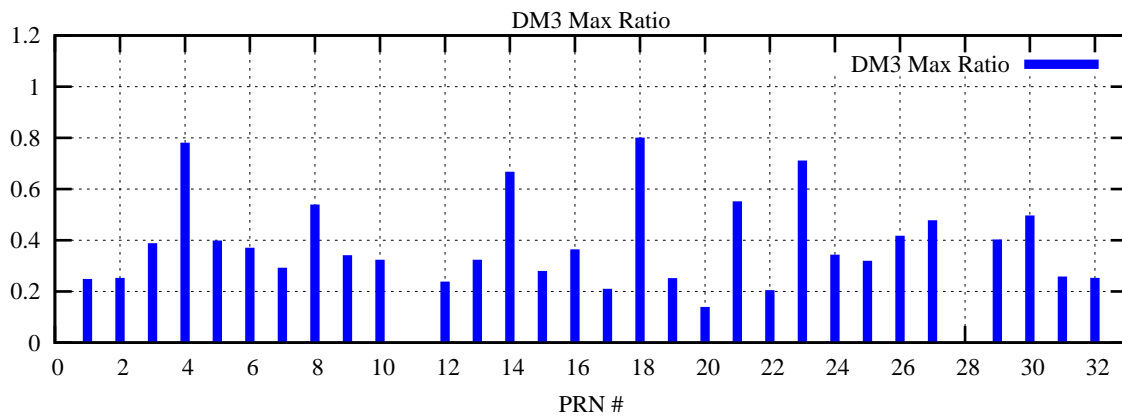

Ratio (PRN Bias/Threshold)

GpsWeek 2202 Day 4

Skinny (Type 0): PRN 8 22
Broad (Type 2): PRN 7 15 17 21 24