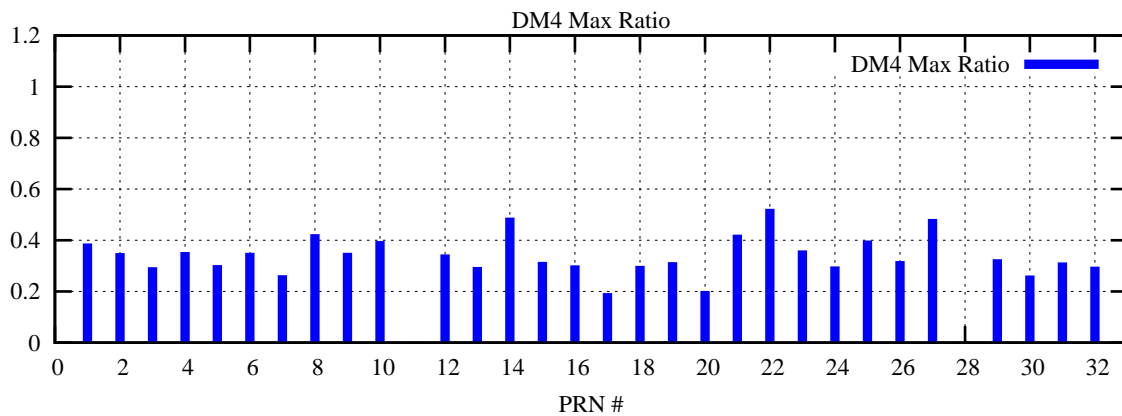

Ratio (PRN Bias/Threshold)

GpsWeek 2202 Day 4

Skinny (Type 0): PRN 8 22
Broad (Type 2): PRN 7 15 17 21 24