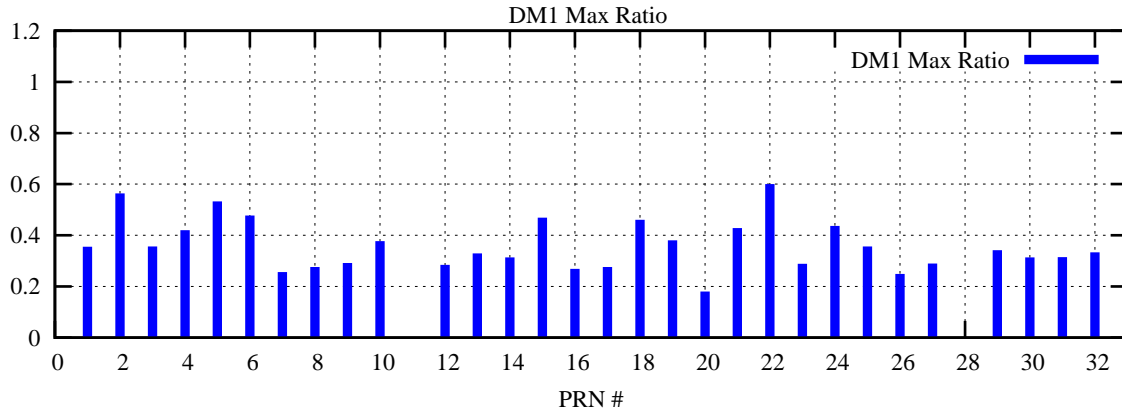

Ratio (PRN Bias/Threshold)

GpsWeek 2202 Day 4

Skinny (Type 0): PRN 8 22
Broad (Type 2): PRN 7 15 17 21 24