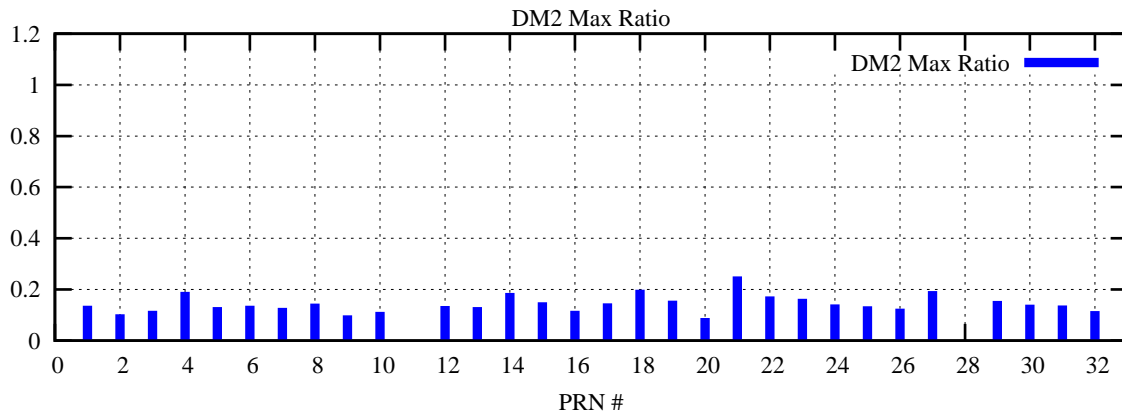

Ratio (PRN Bias/Threshold)

GpsWeek 2202 Day 4

Skinny (Type 0): PRN 8 22
Broad (Type 2): PRN 7 15 17 21 24