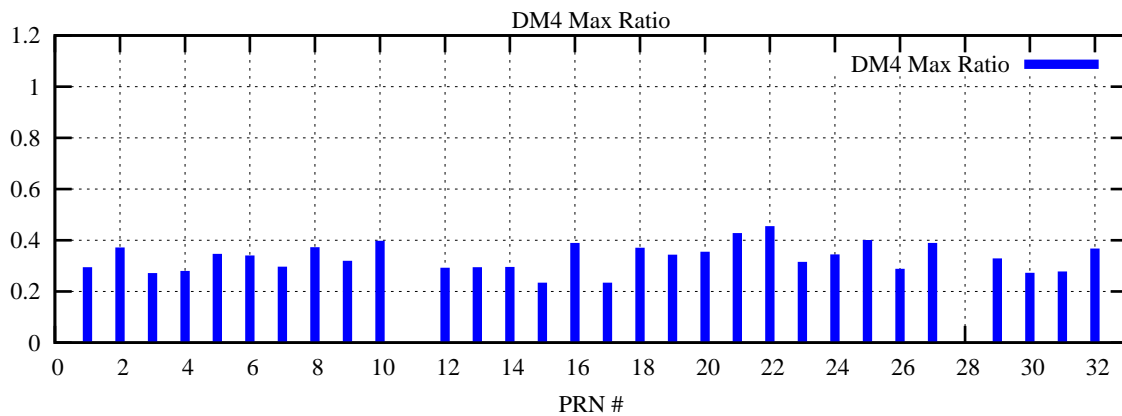

Ratio (PRN Bias/Threshold)

GpsWeek 2202 Day 5

Skinny (Type 0): PRN 8 22
Broad (Type 2): PRN 7 15 17 21 24