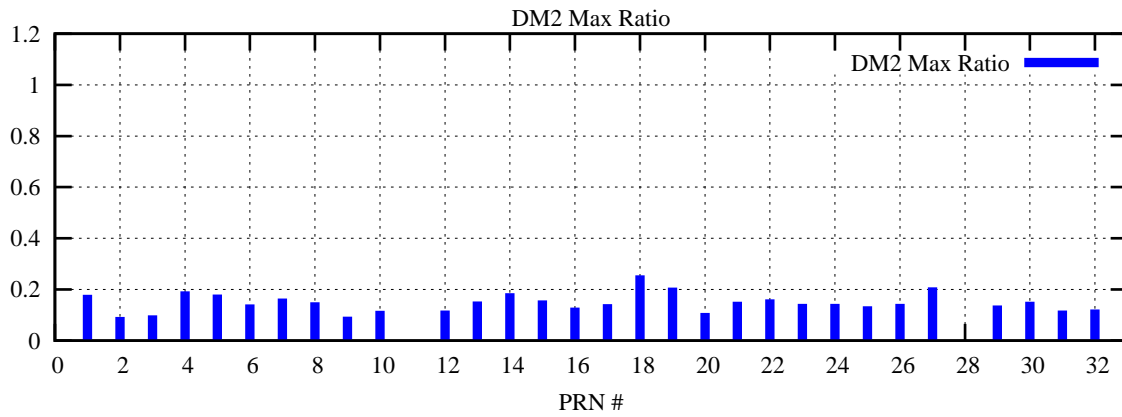

Ratio (PRN Bias/Threshold)

GpsWeek 2202 Day 5

Skinny (Type 0): PRN 8 22
Broad (Type 2): PRN 7 15 17 21 24