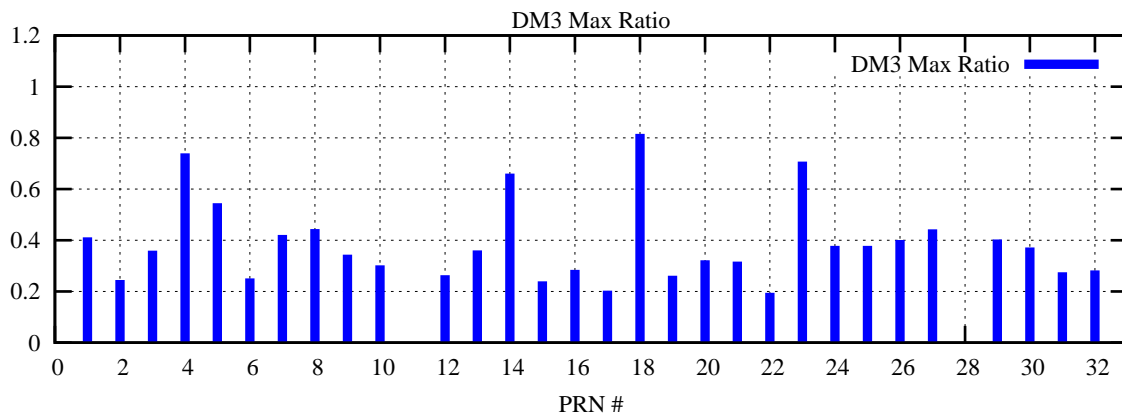

Ratio (PRN Bias/Threshold)

GpsWeek 2202 Day 5

Skinny (Type 0): PRN 8 22
Broad (Type 2): PRN 7 15 17 21 24