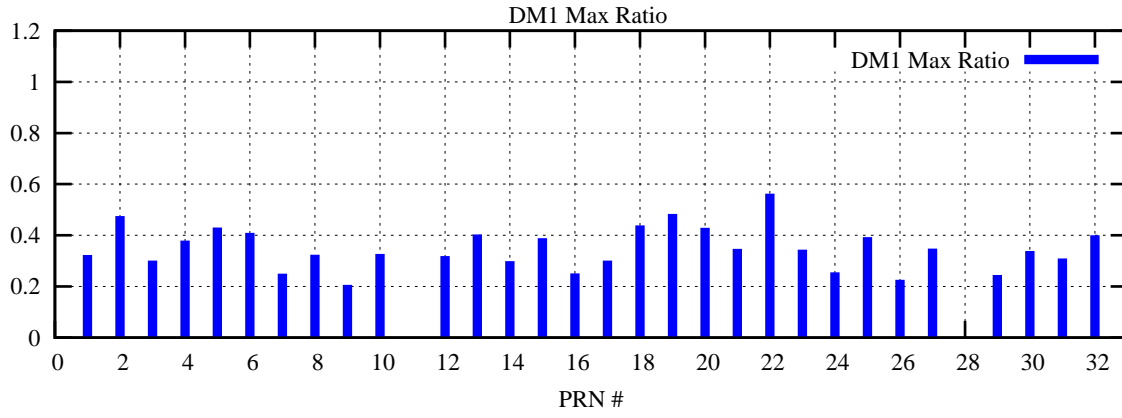

Ratio (PRN Bias/Threshold)

GpsWeek 2202 Day 5

Skinny (Type 0): PRN 8 22
Broad (Type 2): PRN 7 15 17 21 24