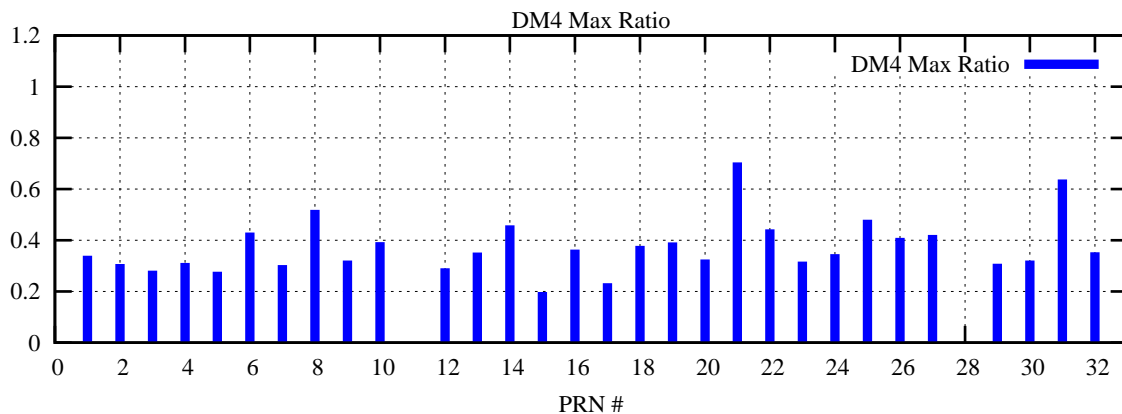

Ratio (PRN Bias/Threshold)

GpsWeek 2202 Day 6

Skinny (Type 0): PRN 8 22  
Broad (Type 2): PRN 7 15 17 21 24