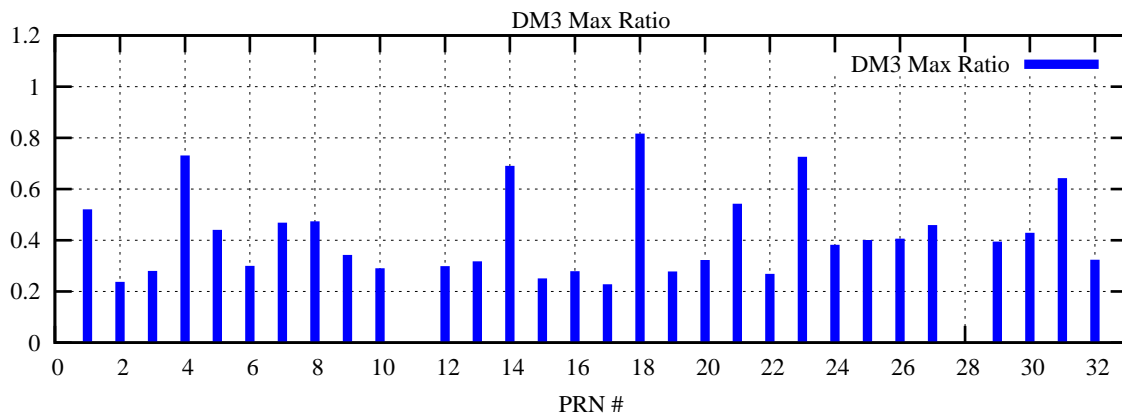

Ratio (PRN Bias/Threshold)

GpsWeek 2202 Day 6

Skinny (Type 0): PRN 8 22  
Broad (Type 2): PRN 7 15 17 21 24