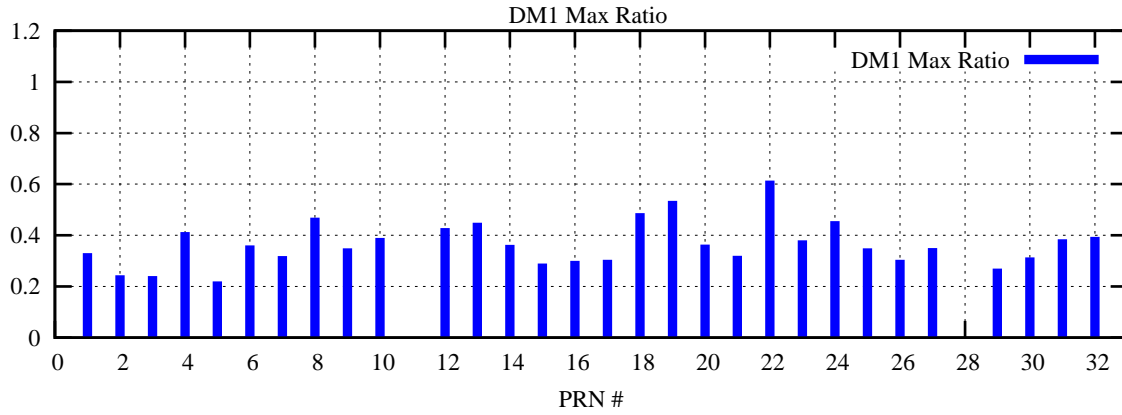

Ratio (PRN Bias/Threshold)

GpsWeek 2202 Day 6

Skinny (Type 0): PRN 8 22  
Broad (Type 2): PRN 7 15 17 21 24