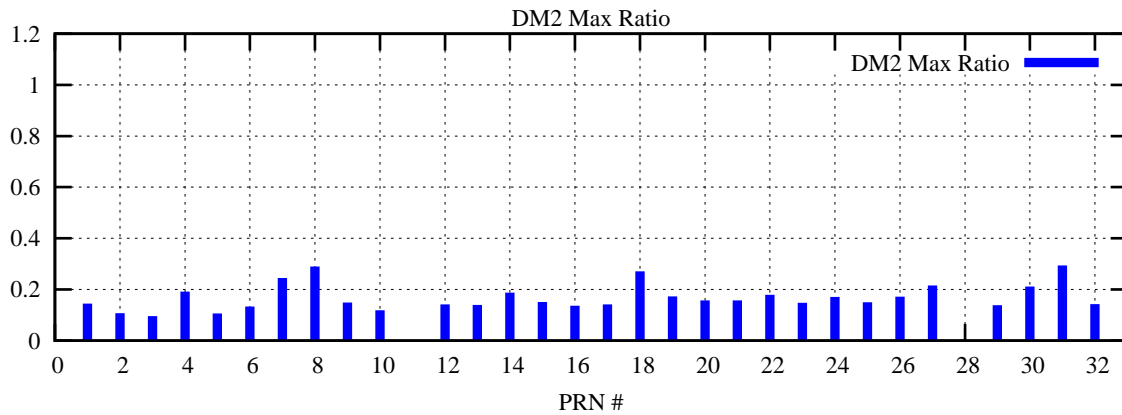

Ratio (PRN Bias/Threshold)

GpsWeek 2202 Day 6

Skinny (Type 0): PRN 8 22  
Broad (Type 2): PRN 7 15 17 21 24