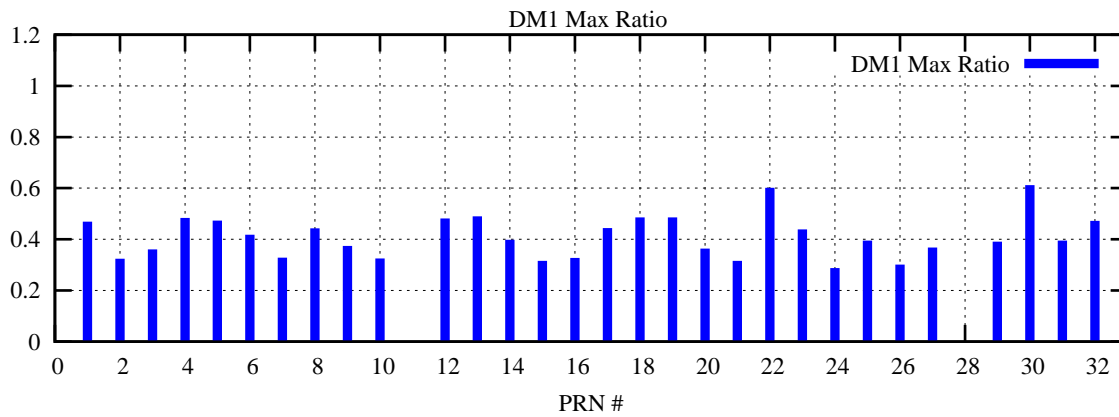

Ratio (PRN Bias/Threshold)

GpsWeek 2203 Day 0

Skinny (Type 0): PRN 8 22
Broad (Type 2): PRN 7 15 17 21 24