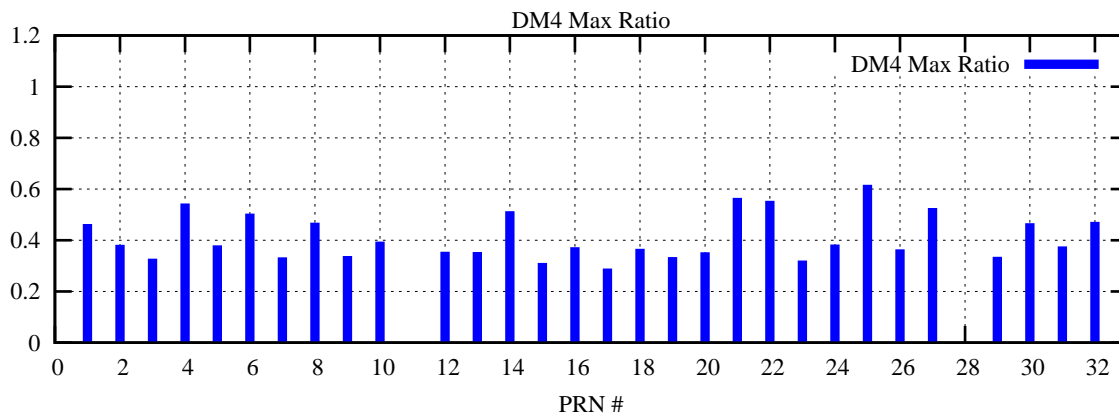

Ratio (PRN Bias/Threshold)

GpsWeek 2203 Day 0

Skinny (Type 0): PRN 8 22
Broad (Type 2): PRN 7 15 17 21 24