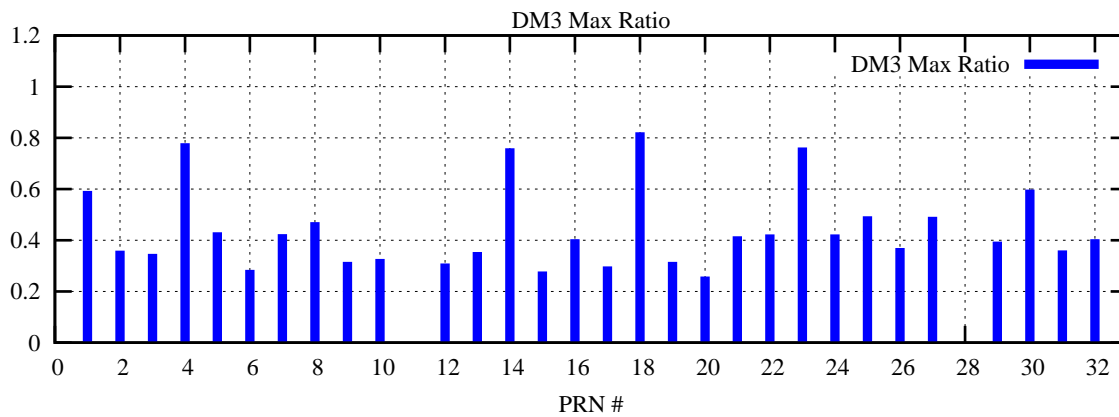

Ratio (PRN Bias/Threshold)

GpsWeek 2203 Day 0

Skinny (Type 0): PRN 8 22
Broad (Type 2): PRN 7 15 17 21 24