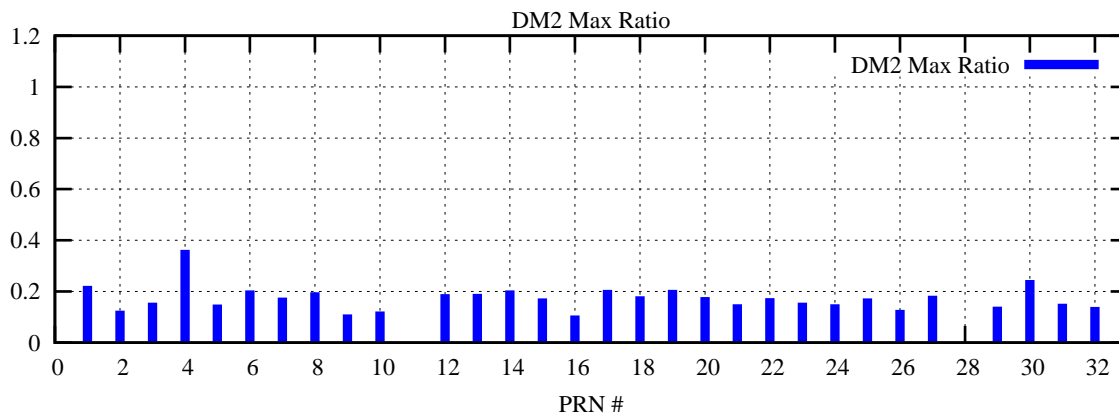

Ratio (PRN Bias/Threshold)

GpsWeek 2203 Day 0

Skinny (Type 0): PRN 8 22
Broad (Type 2): PRN 7 15 17 21 24