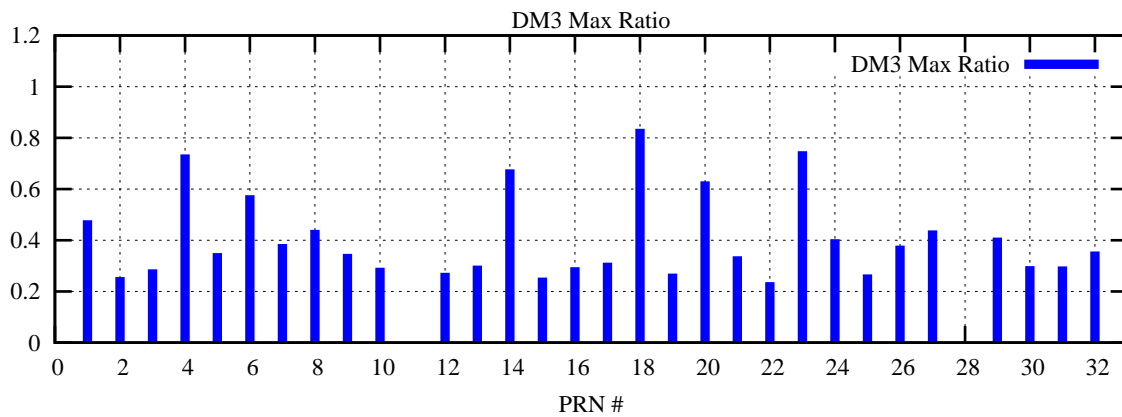

Ratio (PRN Bias/Threshold)

GpsWeek 2204 Day 0

Skinny (Type 0): PRN 8 22
Broad (Type 2): PRN 7 15 17 21 24