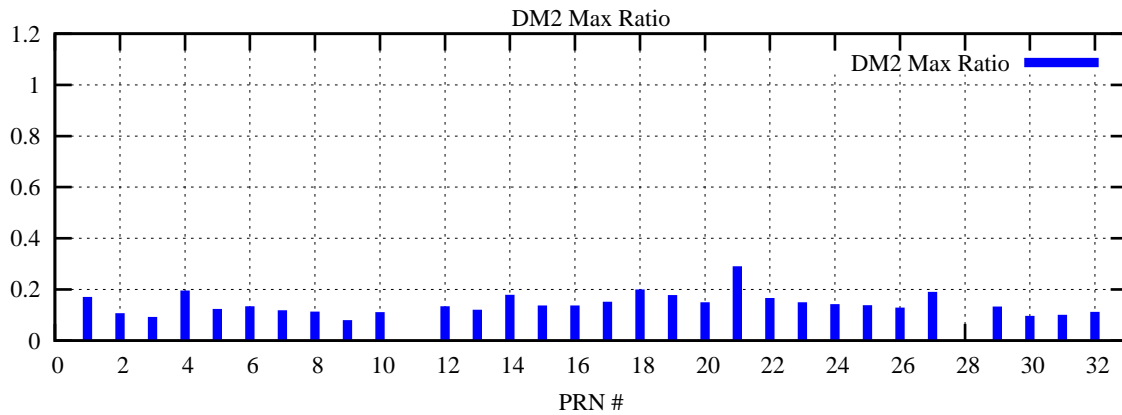

Ratio (PRN Bias/Threshold)

GpsWeek 2204 Day 0

Skinny (Type 0): PRN 8 22
Broad (Type 2): PRN 7 15 17 21 24