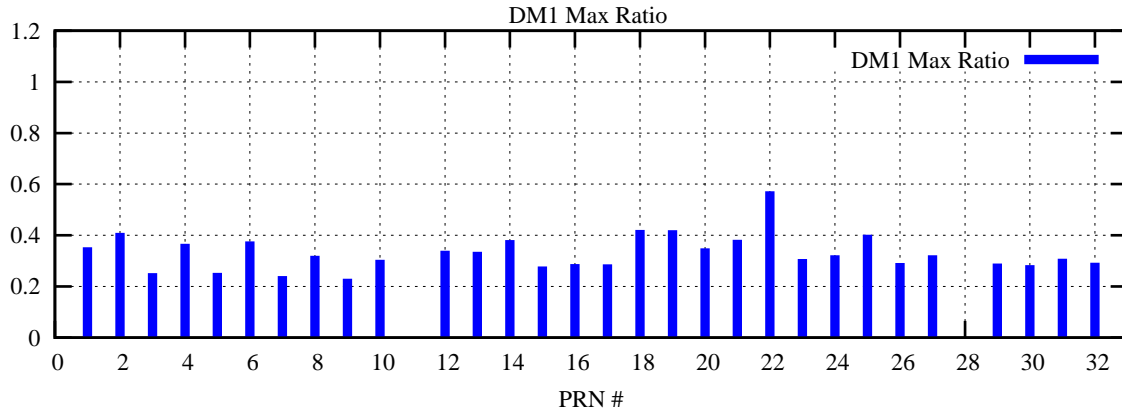

Ratio (PRN Bias/Threshold)

GpsWeek 2204 Day 0

Skinny (Type 0): PRN 8 22
Broad (Type 2): PRN 7 15 17 21 24