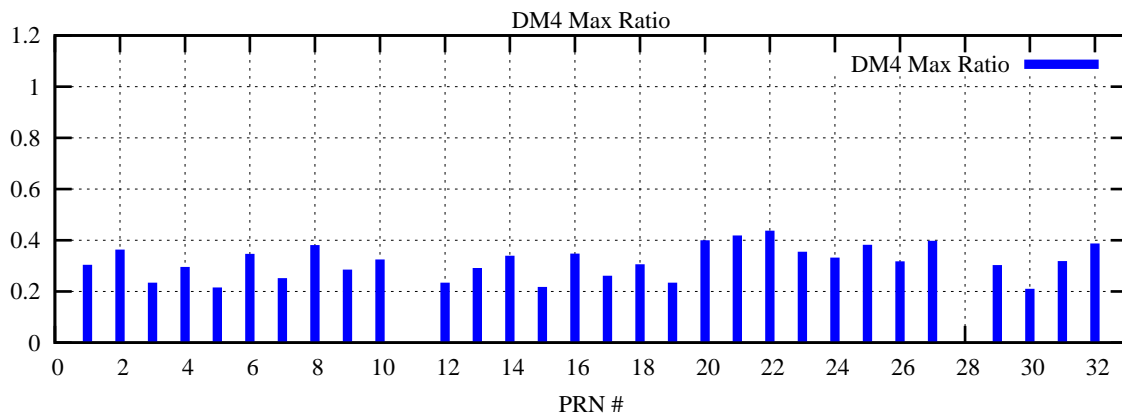

Ratio (PRN Bias/Threshold)

GpsWeek 2204 Day 0

Skinny (Type 0): PRN 8 22
Broad (Type 2): PRN 7 15 17 21 24