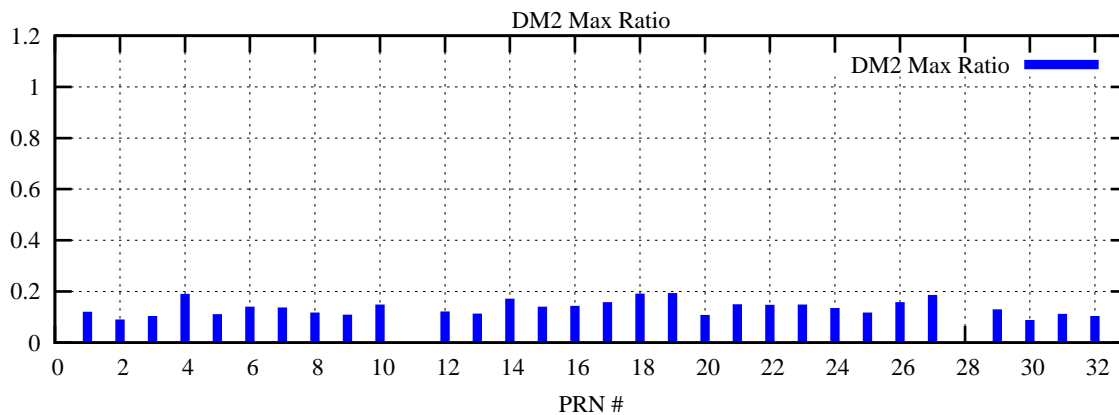

Ratio (PRN Bias/Threshold)

GpsWeek 2204 Day 1

Skinny (Type 0): PRN 8 22  
Broad (Type 2): PRN 7 15 17 21 24