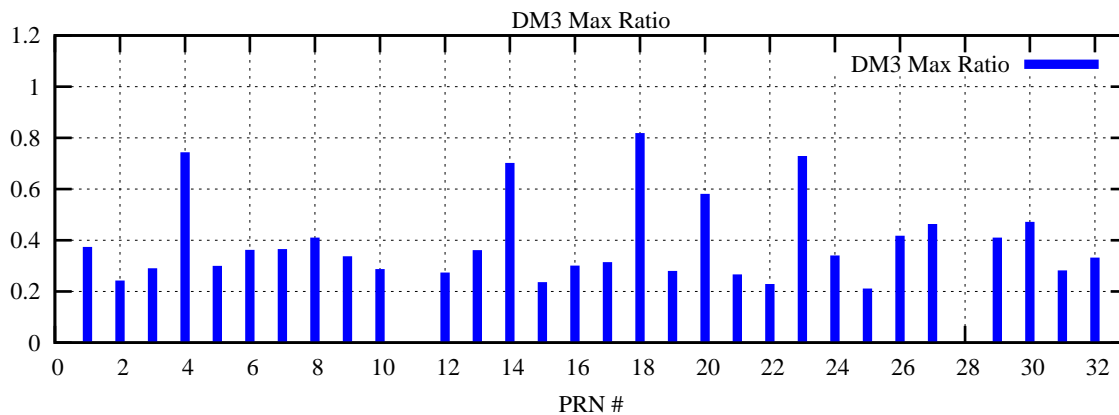

Ratio (PRN Bias/Threshold)

GpsWeek 2204 Day 1

Skinny (Type 0): PRN 8 22  
Broad (Type 2): PRN 7 15 17 21 24