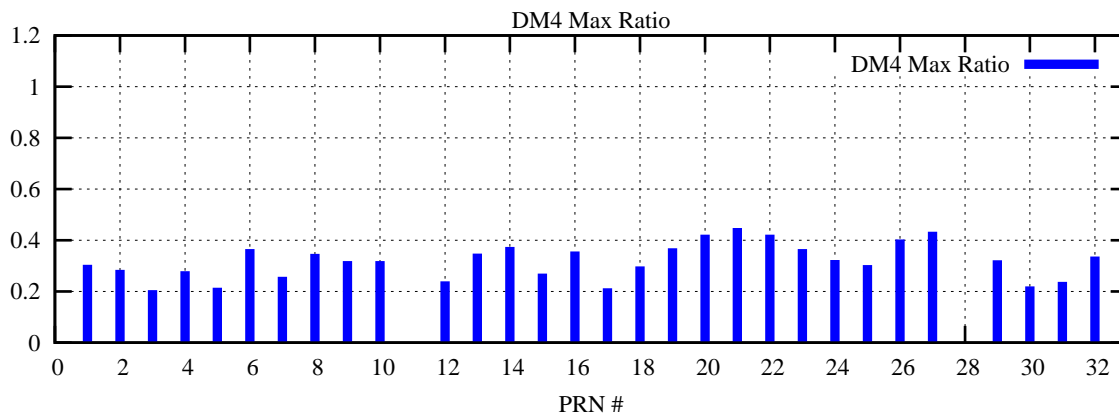

Ratio (PRN Bias/Threshold)

GpsWeek 2204 Day 1

Skinny (Type 0): PRN 8 22  
Broad (Type 2): PRN 7 15 17 21 24