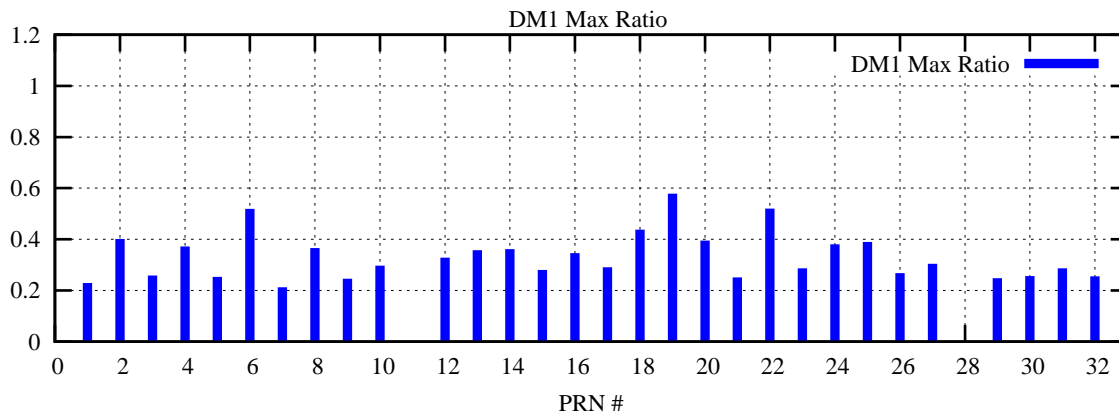

Ratio (PRN Bias/Threshold)

GpsWeek 2204 Day 1

Skinny (Type 0): PRN 8 22  
Broad (Type 2): PRN 7 15 17 21 24