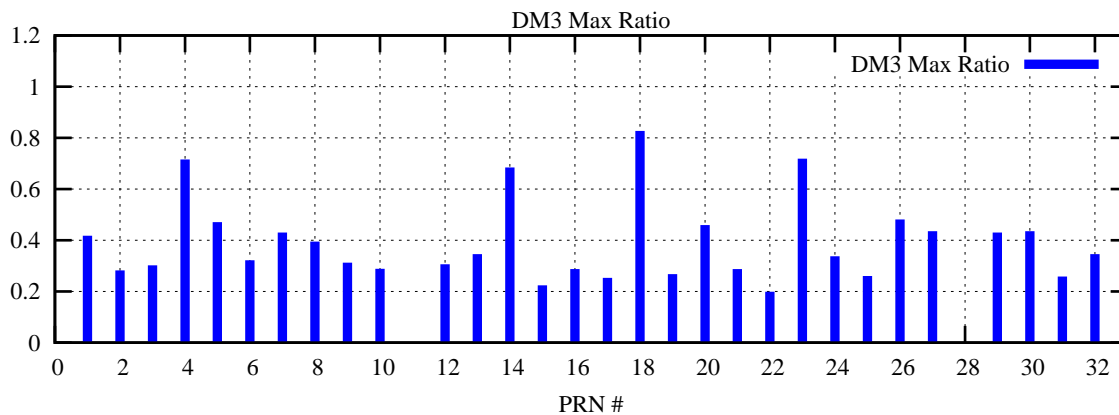

Ratio (PRN Bias/Threshold)

GpsWeek 2204 Day 2

Skinny (Type 0): PRN 8 22
Broad (Type 2): PRN 7 15 17 21 24