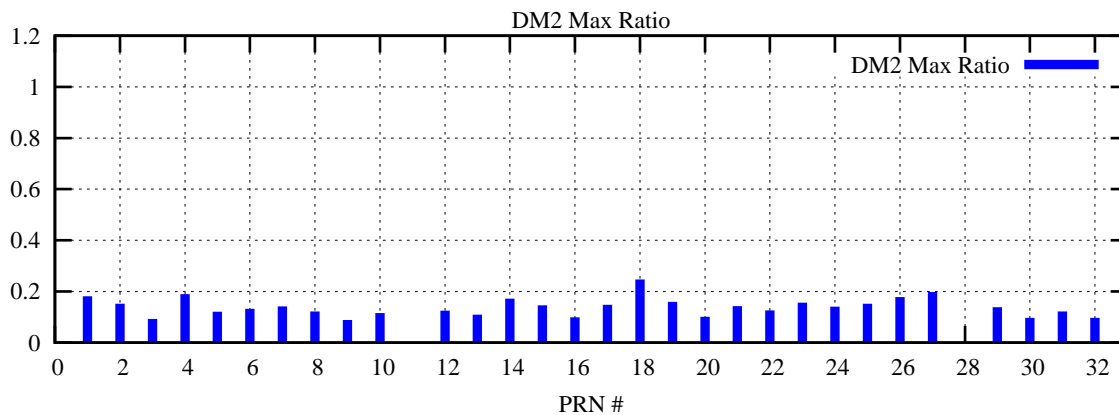

Ratio (PRN Bias/Threshold)

GpsWeek 2204 Day 2

Skinny (Type 0): PRN 8 22
Broad (Type 2): PRN 7 15 17 21 24