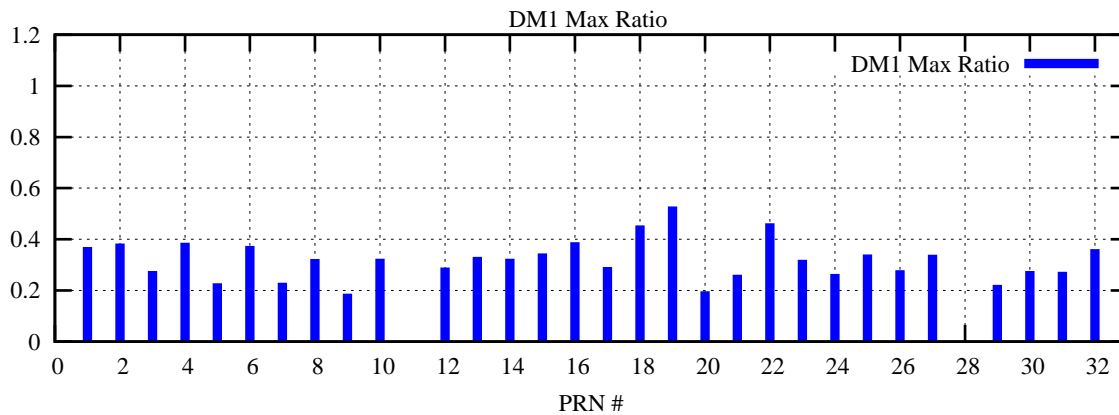

Ratio (PRN Bias/Threshold)

GpsWeek 2204 Day 2

Skinny (Type 0): PRN 8 22
Broad (Type 2): PRN 7 15 17 21 24