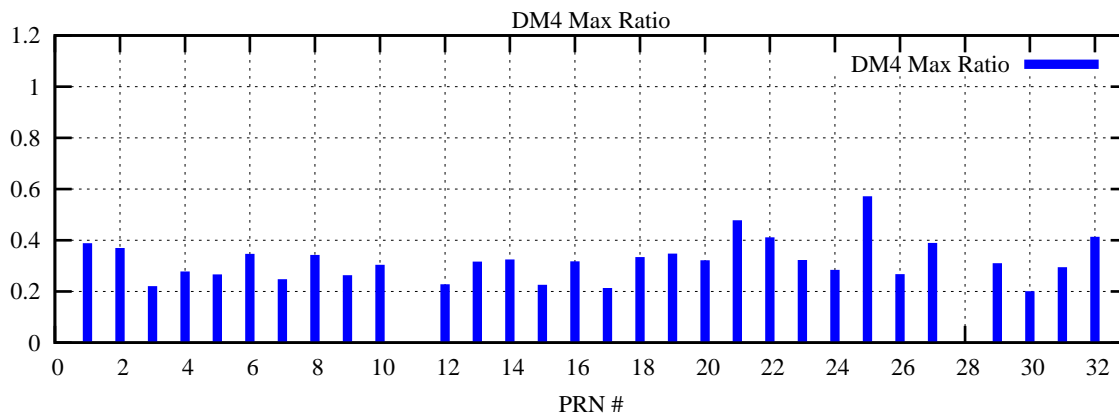

Ratio (PRN Bias/Threshold)

GpsWeek 2204 Day 2

Skinny (Type 0): PRN 8 22
Broad (Type 2): PRN 7 15 17 21 24