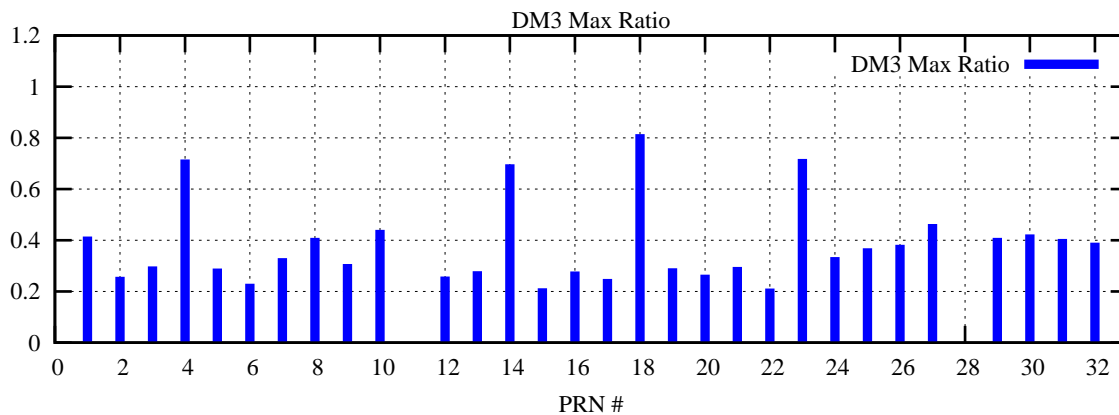

Ratio (PRN Bias/Threshold)

GpsWeek 2204 Day 4

Skinny (Type 0): PRN 8 22  
Broad (Type 2): PRN 7 15 17 21 24