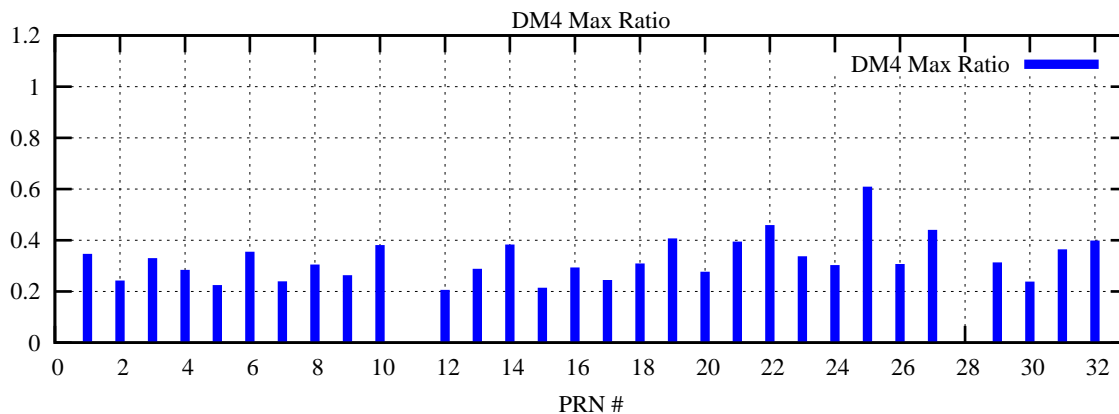

Ratio (PRN Bias/Threshold)

GpsWeek 2204 Day 4

Skinny (Type 0): PRN 8 22  
Broad (Type 2): PRN 7 15 17 21 24