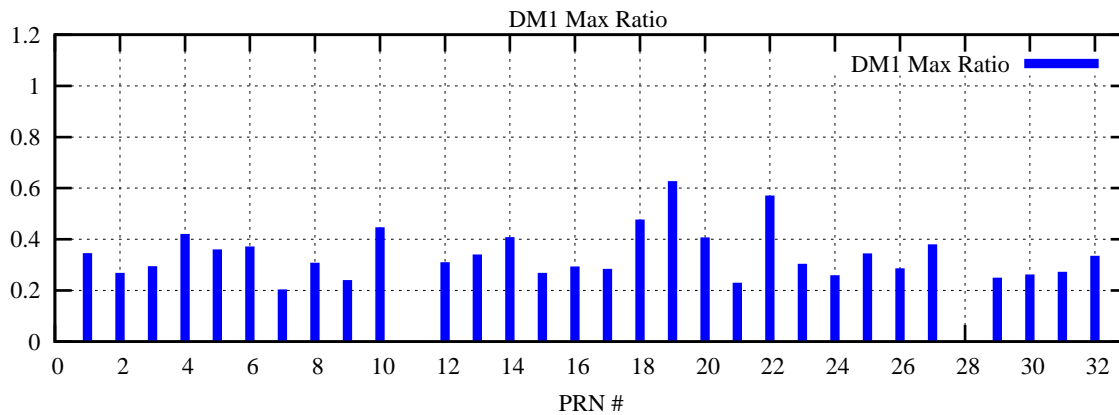

Ratio (PRN Bias/Threshold)

GpsWeek 2204 Day 4

Skinny (Type 0): PRN 8 22  
Broad (Type 2): PRN 7 15 17 21 24