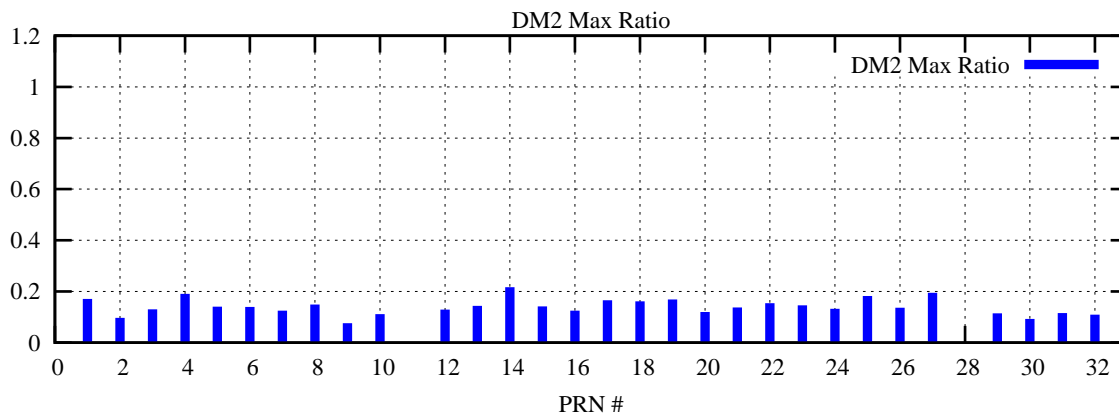

Ratio (PRN Bias/Threshold)

GpsWeek 2204 Day 4

Skinny (Type 0): PRN 8 22  
Broad (Type 2): PRN 7 15 17 21 24